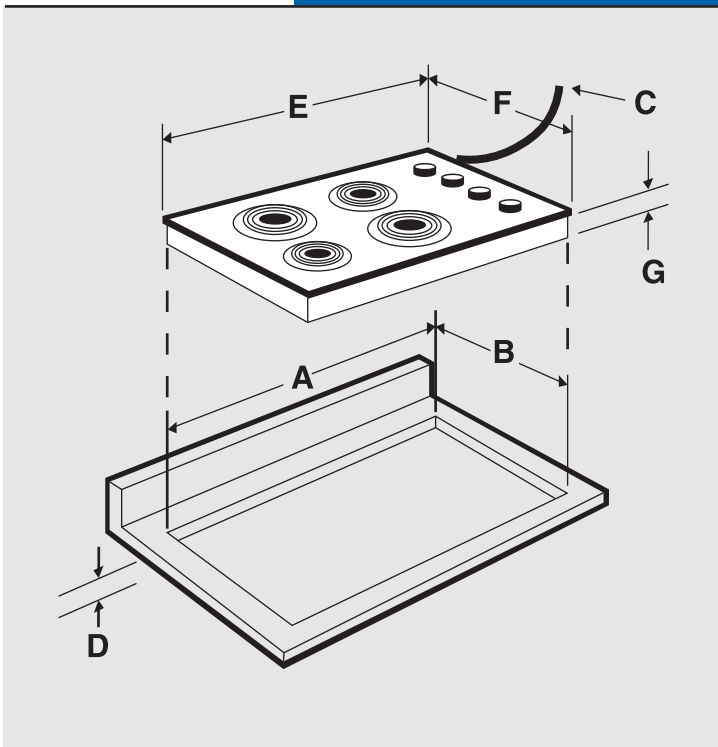

30"

BUILT-IN ELECTRIC COOKTOP

MEC4430

Dimensions

■	Inches	Centimeters
A	28 5/16	71.9
B	19 13/16	50.3
C¹	6"	15.2
D²	3 1/4 minimum	8.3 minimum
E	30	76.2
F	21	53.3
G	3 1/4	8.3

Notes:

1. Wire leads. 1/2" (1.3 cm) flexible cable 3' (.91 m) long minimum furnished and installed by manufacturer (connected to 240/120 volt electrical service).
2. Plus clearance inside for right angle conduit and wire.

Important: Because of continuing product improvements, Maytag reserves the right to change specifications without notice. Dimensional specifications are provided for planning purposes only. For complete details see installation instructions that accompany each product before selecting cabinetry, making cutouts or beginning installation.