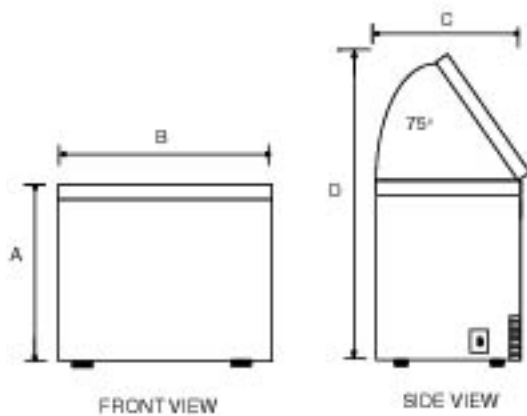

### 22 Cu. Ft. Models

Chest Freezer

### Dimensions

■	Inches □	Centimeters
A <sup>1</sup> □	35 □	88.9
B □	64 15/16 □	164.9
C □	29 3/8 □	74.6
D <sup>2</sup> □	60 3/8 □	153.4

□

#### Notes:

1. □ Height with lid closed.
2. □ Height with lid open 75°.

Important: Because of continuing product improvements, Amana reserves the right to change specifications without notice. Dimensional specifications are provided for planning purposes only. For complete details see installation instructions that accompany each product before selecting cabinetry, making cutouts or beginning installation.