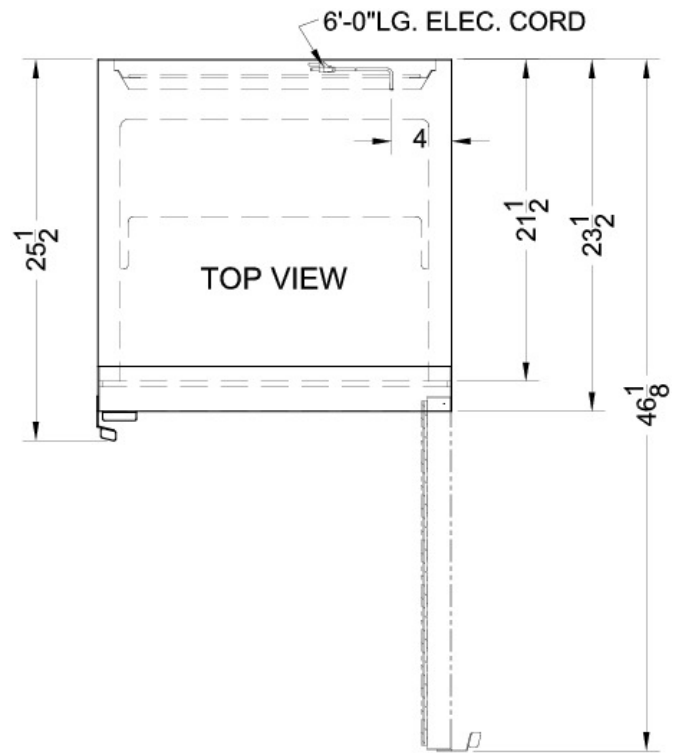

SCR1300

73.0" x 23.63" x 23.5" (H x W x D)

Commercially approved full-sized beverage merchandiser with automatic defrost in slim width

Highlights:

Commercially approved for use in foodservice establishments

Full fluorescent light illuminates items for a tempting view

Tropicalized glass door design keeps products well-preserved, even in hot temperatures

Ideal 24 inch footprint offers large capacity with storage all the way to the floor

100% CFC free

Environmentally friendly design without ozone-damaging chemicals

Specifications:

Height	73.0"
Width	23.63"
Depth	23.5"
Capacity	13.0 cu.ft.
Interior Height 1	62.5"
Interior Width 1	19.25"
Interior Depth 1	17.25"
Comp Step Height	8.0"
Comp Step Width	19.25"
Comp Step Depth	6.0"
Shipping Weight	220.0 lbs.
Amps	5.4
US Electrical Safety	UL
Voltage/Frequency	115 V AC/60 Hz
Canadian Electrical Safety	ULC
Shelf Quantity	5
Adjustable Shelf	true
Shelf Type	Wire
Defrost Type	Automatic
Thermostat Type	Dial
Condensor Location	Side of Unit
Light	true
Level Legs Quantity	2
High Side PSI	430.0
Freon Type	R134a
Low Side PSI	87.0
Freon Oz	5.2
Compressor Warranty	5 Years
Parts/Labor Warranty	1 Year
Sanitation	UL-S