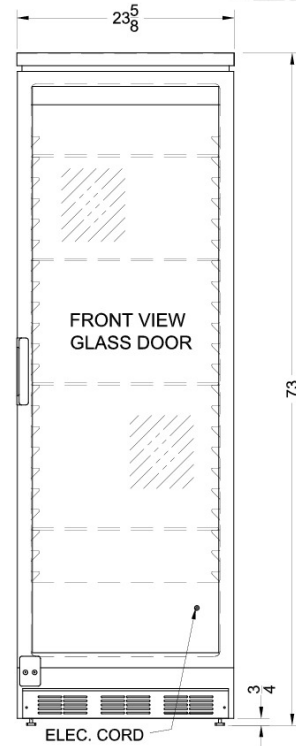

SCR1300

73.0" x 23.63" x 23.5" (H x W x D)

Commercially approved full-sized beverage merchandiser with automatic defrost in slim width

Highlights:

Commercially approved for use in foodservice establishments

100% CFC free

Environmentally friendly design without ozone-damaging chemicals

Specifications:

Height	73.0"
Width	23.63"
Depth	23.5"
Capacity	13.0 cu.ft.
Interior Height 1	62.5"
Interior Width 1	19.25"
Interior Depth 1	17.25"
Comp Step Height	8.0"
Comp Step Width	19.25"
Comp Step Depth	6.0"
Shipping Weight	220.0 lbs.
Amps	5.4
US Electrical Safety	UL
Voltage/Frequency	115 V AC/60 Hz
Canadian Electrical Safety	ULC
Shelf Quantity	5
Adjustable Shelf	true
Shelf Type	Wire
Defrost Type	Automatic
Thermostat Type	Dial
Condensor Location	Side of Unit
Light	true
Level Legs Quantity	2
High Side PSI	430.0
Freon Type	R134a
Low Side PSI	87.0
Freon Oz	5.2
Compressor Warranty	5 Years
Parts/Labor Warranty	1 Year
Sanitation	UL-S