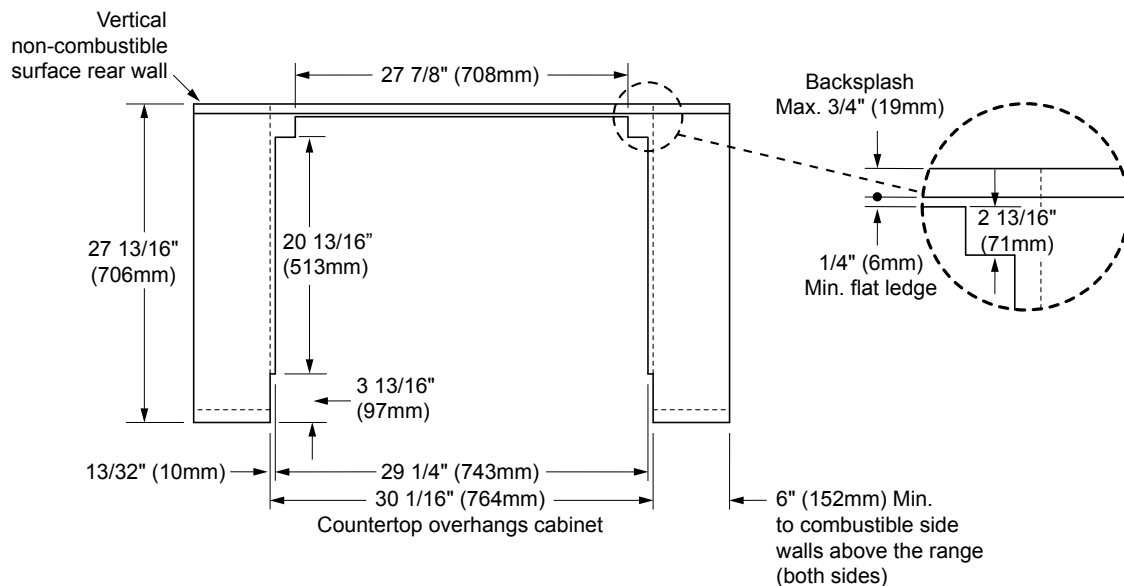

COMBINATION INSTALLATIONS

ERV/PRV30 WITH ERD30 RANGE
SLIDE-IN, SELF-RIMMING INSTALLATION WITH SIDE PANELS AND BACKGUARD REMOVED
(Top View)

ERV/PRV30 WITH ERD30 RANGE
SLIDE-IN, SELF-RIMMING INSTALLATION USING 3" SIDE PANELS, BACKGUARD REMOVED
(Top View)