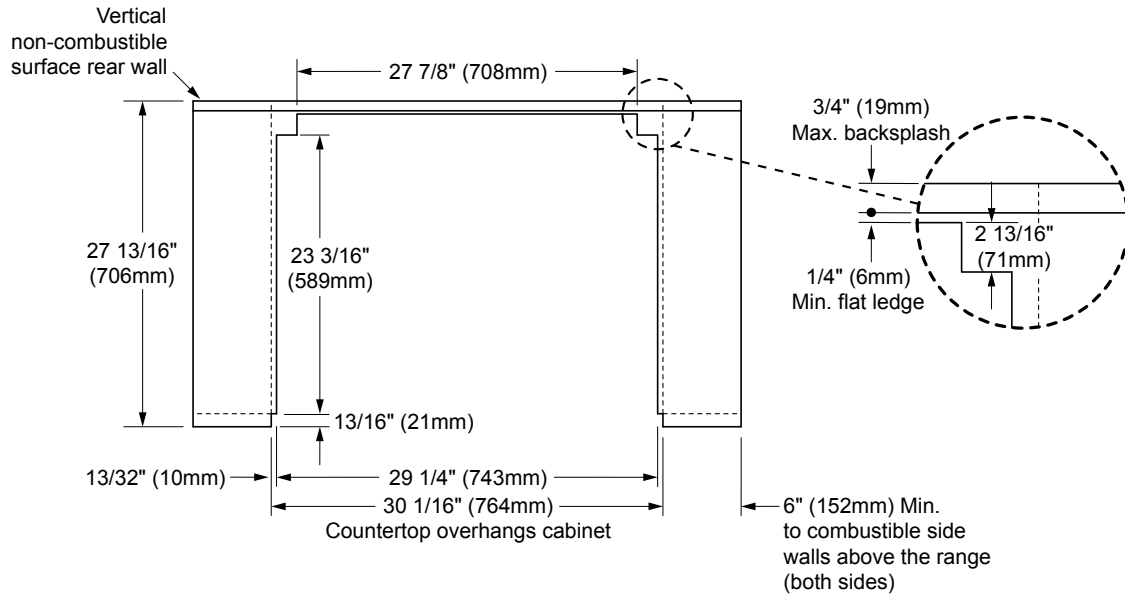

COMBINATION INSTALLATIONS

ERV/PRV30 WITH ERD30 RANGE
SLIDE-IN, SELF-RIMMING INSTALLATION WITH SIDE PANELS AND BACKGUARD REMOVED
(Top View)

ERV/PRV30 WITH ERD30 RANGE
SLIDE-IN, SELF-RIMMING INSTALLATION USING 3" SIDE PANELS, BACKGUARD REMOVED
(Top View)