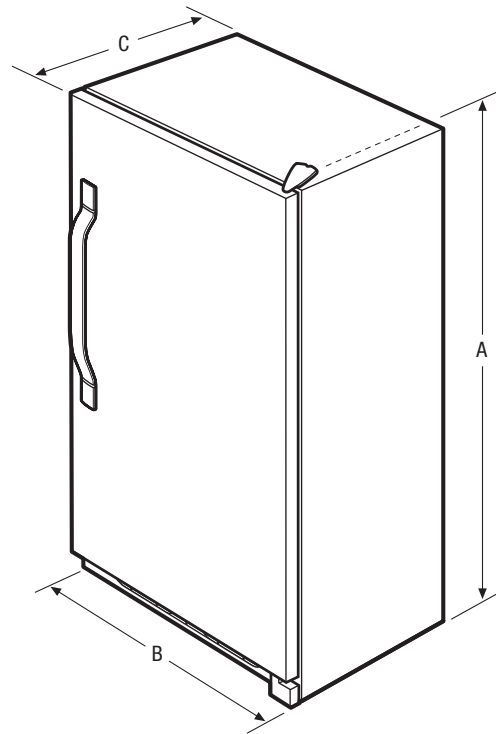

Features	
Door Handle Design	Straight
Reversible Door	
Automatic Door Closer	Yes
Leveling Legs	Yes
Adjustable Temperature Control	Yes
Airflow Ports	Yes
Shelves	2 Adjustable Wire/ 2 Fixed Wire
Slide-Out Wire Baskets	
Interior Lighting	Bright
Door Bins	5 Full-Width
Fixed Door Shelf Retainers	Yes
Certifications	
CSA Rating	Household
Specifications	
Total Capacity (Cu. Ft.)	16.7
Shelf Area (Sq. Ft.)	18.2
Annual Energy (kWH)	438
Annual Energy Cost (.1065/kWH)	$47
Power Supply Connection Location	Right Bottom Rear
Voltage Rating	115V
Connected Load (kW rating) @ 115 Volts¹	.55
Amps @ 115 Volts	5
Minimum Circuit Required (Amps)	15
Shipping Weight (Approx.)	214 Lbs.

¹An electrical supply with grounded three-prong receptacle is required. The power supply circuit must be installed in accordance with current edition of National Electrical Code (NFPA 70) and local codes & ordinances.

NOTE: For planning purposes only. Always consult local and national electric and plumbing codes. Refer to Product Installation Guide for detailed installation instructions on the web at frigidaire.com.

Product Dimensions	
A - Height (Including Hinges)	65-3/4"
B - Width	32"
C - Depth (Including Door)	26-1/2"
D - Depth with Door Open 90°	57-1/8"

Accessories information available on the web at frigidaire.com