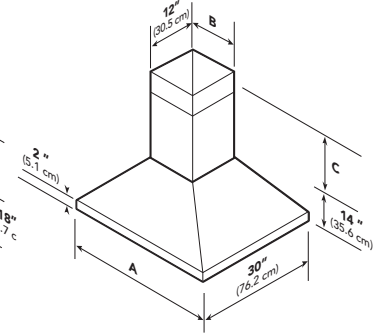

DCIH Designer Chimney Island Hood

PROFESSIONAL ISLAND HOOD

PROFESSIONAL CLASSIC CHIMNEY ISLAND HOOD

DESIGNER CHIMNEY ISLAND HOOD

Model	Hood Width (A)	Hood Height	Width (B)	Duct Cover Depth	Height (C)	Lights	Filters	Heat Lamps	Approx. Ship. wt.
VIH3608	35-7/8" (91.1 cm)	18" (45.7 cm)	35-7/8" (91.1 cm)	12" (30.5 cm)	12" (30.5 cm)	4	4	N/A	81 lbs. (36.5 kg)
VIH4208	41-7/8" (106.4 cm)	18" (45.7 cm)	41-7/8" (106.4 cm)	12" (30.5 cm)	12" (30.5 cm)	4	4	N/A	92 lbs. (41.4 kg)
VIH5408	53-7/8" (136.8 cm)	18" (45.7 cm)	53-7/8" (136.8 cm)	12" (30.5 cm)	12" (30.5 cm)	6	6	N/A	127 lbs. (57.2 kg)
VIH6608	65-7/8" (167.3 cm)	18" (45.7 cm)	65-7/8" (167.3 cm)	12" (30.5 cm)	12" (30.5 cm)	8	8	N/A	142 lbs. (63.9 kg)
VCIH3608	35-7/8" (91.1 cm)	18" (45.7 cm)	12" (30.5 cm)	12" (30.5 cm)	12" (30.5 cm)— 24" (61.0 cm)— 36" (91.4 cm)	4	4	N/A	92 lbs. (41.1 kg)
VCIH4208	41-7/8" (106.4 cm)	18" (45.7 cm)	12" (30.5 cm)	12" (30.5 cm)	12" (30.5 cm)— 24" (61.0 cm)— 36" (91.4 cm)	4	4	N/A	127 lbs. (57.4 kg)
VCIH5408	53-7/8" (136.8 cm)	18" (45.7 cm)	18" (45.7 cm)	12" (30.5 cm)	12" (30.5 cm)— 24" (61.0 cm)— 36" (91.4 cm)	6	6	N/A	142 lbs. (63.9 kg)
VCIH6608	65-7/8" (167.3 cm)	18" (45.7 cm)	24" (70.0 cm)	12" (30.5 cm)	12" (30.5 cm)— 24" (61.0 cm)— 36" (91.4 cm)	8	8	N/A	158 lbs. (71.6 kg)
DCIH3604	35-7/8" (91.1 cm)	14" (35.6 cm)	12" (30.5 cm)	12" (30.5 cm)	16" (40.6 cm)— 28" (71.1 cm)— 40" (101.6 cm)	4	2	N/A	92 lbs. (41.4 kg)
DCIH4204	41-7/8" (106.4 cm)	14" (35.6 cm)	12" (30.5 cm)	12" (30.5 cm)	16" (40.6 cm)— 28" (71.1 cm)— 40" (101.6 cm)	4	3	N/A	105 lbs. (47.3 kg)
DCIH5404	53-7/8" (136.8 cm)	14" (35.6 cm)	18" (45.7 cm)	12" (30.5 cm)	16" (40.6 cm)— 28" (71.1 cm)— 40" (101.6 cm)	6	3	N/A	148 lbs. (66.6 kg)