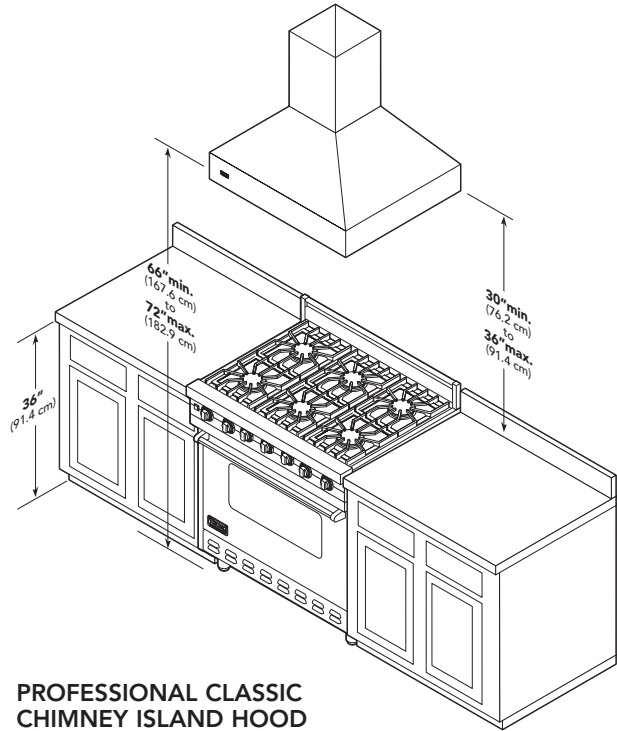

Dimensions & Specifications

CLEARANCE DIMENSIONS