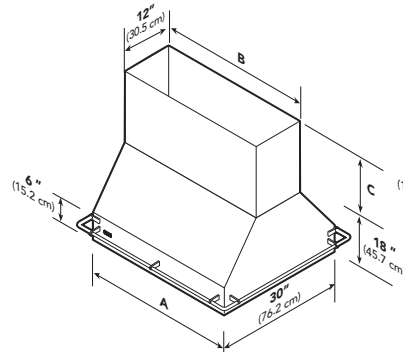

DCIH Designer Chimney Island Hood

PROFESSIONAL ISLAND HOOD

PROFESSIONAL CLASSIC CHIMNEY ISLAND HOOD

DESIGNER CHIMNEY ISLAND HOOD

Model	Hood Width (A)	Hood Height	Width (B)	Duct Cover Depth	Height (C)	Lights	Filters	Heat Lamps	Approx. Ship. wt.
VIH3608	35-7/8" (91.1 cm)	18" (45.7 cm)	35-7/8" (91.1 cm)	12" (30.5 cm)	12" (30.5 cm)	4	4	N/A	81 lbs. (36.5 kg)
VIH4208	41-7/8" (106.4 cm)	18" (45.7 cm)	41-7/8" (106.4 cm)	12" (30.5 cm)	12" (30.5 cm)	4	4	N/A	92 lbs. (41.4 kg)
VIH5408	53-7/8" (136.8 cm)	18" (45.7 cm)	53-7/8" (136.8 cm)	12" (30.5 cm)	12" (30.5 cm)	6	6	N/A	127 lbs. (57.2 kg)
VIH6608	65-7/8" (167.3 cm)	18" (45.7 cm)	65-7/8" (167.3 cm)	12" (30.5 cm)	12" (30.5 cm)	8	8	N/A	142 lbs. (63.9 kg)
VCIH3608	35-7/8" (91.1 cm)	18" (45.7 cm)	12" (30.5 cm)	12" (30.5 cm)	12" (30.5 cm)— 24" (61.0 cm)— 36" (91.4 cm)	4	4	N/A	92 lbs. (41.1 kg)
VCIH4208	41-7/8" (106.4 cm)	18" (45.7 cm)	12" (30.5 cm)	12" (30.5 cm)	12" (30.5 cm)— 24" (61.0 cm)— 36" (91.4 cm)	4	4	N/A	127 lbs. (57.4 kg)
VCIH5408	53-7/8" (136.8 cm)	18" (45.7 cm)	18" (45.7 cm)	12" (30.5 cm)	12" (30.5 cm)— 24" (61.0 cm)— 36" (91.4 cm)	6	6	N/A	142 lbs. (63.9 kg)
VCIH6608	65-7/8" (167.3 cm)	18" (45.7 cm)	24" (70.0 cm)	12" (30.5 cm)	12" (30.5 cm)— 24" (61.0 cm)— 36" (91.4 cm)	8	8	N/A	158 lbs. (71.6 kg)
DCIH3604	35-7/8" (91.1 cm)	14" (35.6 cm)	12" (30.5 cm)	12" (30.5 cm)	16" (40.6 cm)— 28" (71.1 cm)— 40" (101.6 cm)	4	2	N/A	92 lbs. (41.4 kg)
DCIH4204	41-7/8" (106.4 cm)	14" (35.6 cm)	12" (30.5 cm)	12" (30.5 cm)	16" (40.6 cm)— 28" (71.1 cm)— 40" (101.6 cm)	4	3	N/A	105 lbs. (47.3 kg)
DCIH5404	53-7/8" (136.8 cm)	14" (35.6 cm)	18" (45.7 cm)	12" (30.5 cm)	16" (40.6 cm)— 28" (71.1 cm)— 40" (101.6 cm)	6	3	N/A	148 lbs. (66.6 kg)