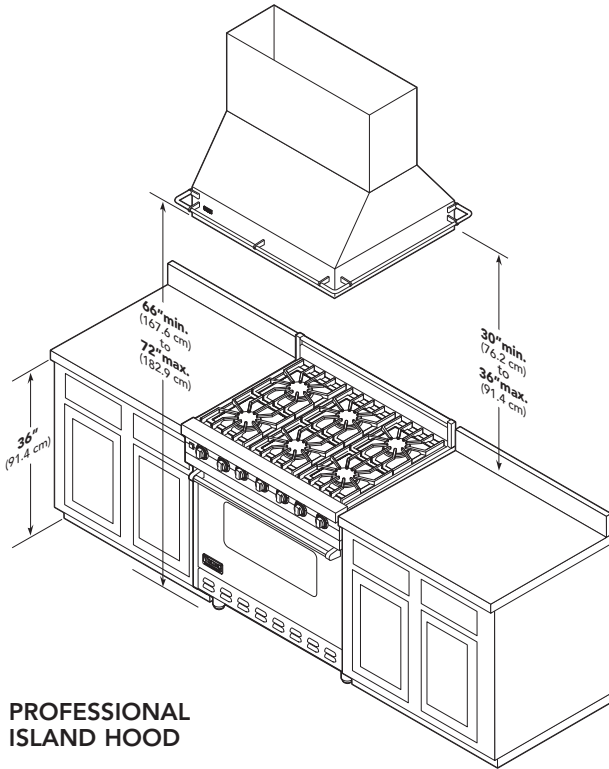

Dimensions & Specifications

CLEARANCE DIMENSIONS