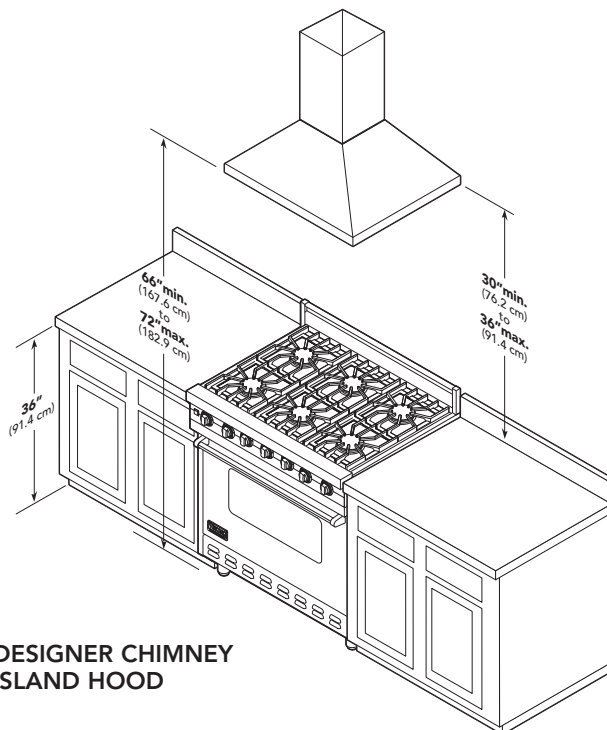

Dimensions & Specifications

CLEARANCE DIMENSIONS