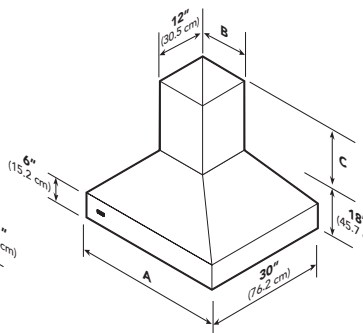

DCIH Designer Chimney Island Hood

PROFESSIONAL ISLAND HOOD

PROFESSIONAL CLASSIC CHIMNEY ISLAND HOOD

DESIGNER CHIMNEY ISLAND HOOD

Model	Hood Width (A)	Hood Height	Width (B)	Duct Cover Depth	Height (C)	Lights	Filters	Heat Lamps	Approx. Ship. wt.
VIH3608	35-7/8" (91.1 cm)	18" (45.7 cm)	35-7/8" (91.1 cm)	12" (30.5 cm)	12" (30.5 cm)	4	4	N/A	81 lbs. (36.5 kg)
VIH4208	41-7/8" (106.4 cm)	18" (45.7 cm)	41-7/8" (106.4 cm)	12" (30.5 cm)	12" (30.5 cm)	4	4	N/A	92 lbs. (41.4 kg)
VIH5408	53-7/8" (136.8 cm)	18" (45.7 cm)	53-7/8" (136.8 cm)	12" (30.5 cm)	12" (30.5 cm)	6	6	N/A	127 lbs. (57.2 kg)
VIH6608	65-7/8" (167.3 cm)	18" (45.7 cm)	65-7/8" (167.3 cm)	12" (30.5 cm)	12" (30.5 cm)	8	8	N/A	142 lbs. (63.9 kg)
VCIH3608	35-7/8" (91.1 cm)	18" (45.7 cm)	12" (30.5 cm)	12" (30.5 cm)	12" (30.5 cm)— 24" (61.0 cm)— 36" (91.4 cm)	4	4	N/A	92 lbs. (41.1 kg)
VCIH4208	41-7/8" (106.4 cm)	18" (45.7 cm)	12" (30.5 cm)	12" (30.5 cm)	12" (30.5 cm)— 24" (61.0 cm)— 36" (91.4 cm)	4	4	N/A	127 lbs. (57.4 kg)
VCIH5408	53-7/8" (136.8 cm)	18" (45.7 cm)	18" (45.7 cm)	12" (30.5 cm)	12" (30.5 cm)— 24" (61.0 cm)— 36" (91.4 cm)	6	6	N/A	142 lbs. (63.9 kg)
VCIH6608	65-7/8" (167.3 cm)	18" (45.7 cm)	24" (70.0 cm)	12" (30.5 cm)	12" (30.5 cm)— 24" (61.0 cm)— 36" (91.4 cm)	8	8	N/A	158 lbs. (71.6 kg)
DCIH3604	35-7/8" (91.1 cm)	14" (35.6 cm)	12" (30.5 cm)	12" (30.5 cm)	16" (40.6 cm)— 28" (71.1 cm)— 40" (101.6 cm)	4	2	N/A	92 lbs. (41.4 kg)
DCIH4204	41-7/8" (106.4 cm)	14" (35.6 cm)	12" (30.5 cm)	12" (30.5 cm)	16" (40.6 cm)— 28" (71.1 cm)— 40" (101.6 cm)	4	3	N/A	105 lbs. (47.3 kg)
DCIH5404	53-7/8" (136.8 cm)	14" (35.6 cm)	18" (45.7 cm)	12" (30.5 cm)	16" (40.6 cm)— 28" (71.1 cm)— 40" (101.6 cm)	6	3	N/A	148 lbs. (66.6 kg)