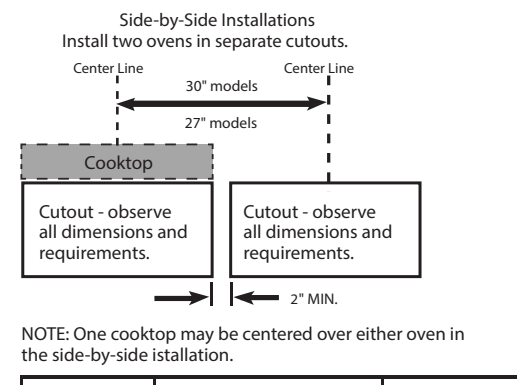

For answers to your Monogram, GE Café™ Series, GE Profile™ Series or GE Appliances product questions, visit our website at geappliances.com or call GE Answer Center® Service, 800.626.2000.