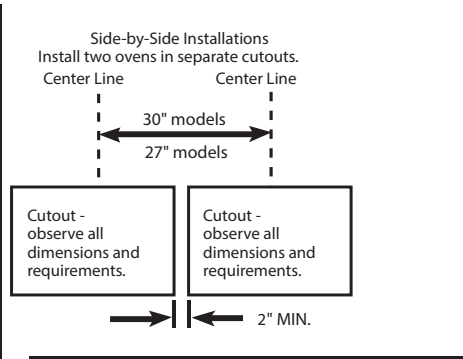

JK3000SF

GE 27" Built-In Single Wall Oven

UNDERCOUNTER DIMENSIONS AND INSTALLATION INFORMATION

NOTE: 36" ribbon cooktops are approved for use over GE 30" single wall ovens and warming drawers. 30" ribbon cooktops are approved for use over GE 30" and GE 27" single wall ovens and warming drawers. Refer to cooktop and wall oven installation information packed with products for current dimensional data.

ELECTRIC WALL OVENS ARE NOT APPROVED FOR INSTALLATION WITH A PLUG AND RECEPTACLE. THEY MUST BE HARD WIRED IN ACCORDANCE WITH INSTALLATION INSTRUCTIONS.

NOTE: Oven is rated for use only under GE 30" standard or sealed burner gas and selected GE 30" smoothtop and Calrod® electric cooktops.

Installation information: Before installing, consult installation instructions packed with product for current dimensional data.

SIDE BY SIDE OVENS