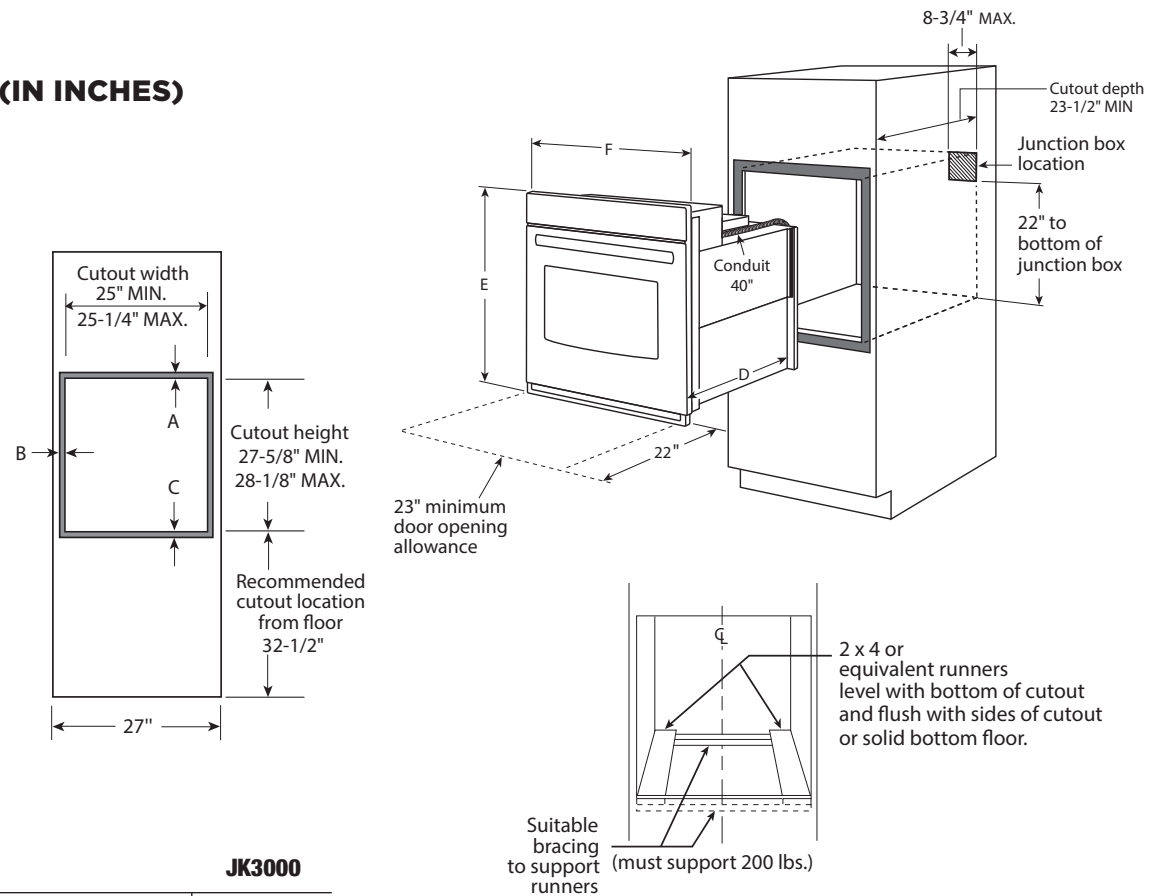

JK3000SF

GE 27" Built-In Single Wall Oven

DIMENSIONS AND INSTALLATION INFORMATION (IN INCHES)

NOTE: These ovens are not approved for stackable or side-by-side installations.

NOTE: These ovens can be installed side-by-side with no less than 30" distance between center-to-center of each oven.

NOTE: Cabinets installed adjacent to wall ovens must have an adhesion spec of at least a 194°F temperature rating.

NOTE: For 27" built-in single ovens, if marks, blemishes or the cutout opening is visible above the installed oven, it may be necessary to add wood shims under the runners and front trim until the marks or openings are covered.

NOTE: Door handle protrudes 3" from door face. Cabinets and drawers on adjacent 45° and 90° walls should be placed to avoid interference with the handle.

Electric wall ovens are not approved for installation with a plug and receptacle. They must be hard wired in accordance with installation instructions.

INSTALLATION INFORMATION: Before installing, consult installation instructions packed with product for current dimensional data.

JK3000

KW RATING	
240V	3.6
208V	2.7
BREAKER SIZE	
240V	20 Amps
208V	20 Amps

Cabinet	27"
A – Overlap of oven at top of cutout	1"
B – Overlap of oven over side of edges of cutout	1"
C – Overlap of oven at bottom of cutout	1"
Oven	
D – Install depth	23-1/2"
E – Overall height with trim	28-7/8"
F – Overall width	26-3/4"

For answers to your Monogram, GE Café™ Series, GE Profile™ Series or GE Appliances product questions, visit our website at geappliances.com or call GE Answer Center® Service, 800.626.2000.

Listed by Underwriters Laboratories