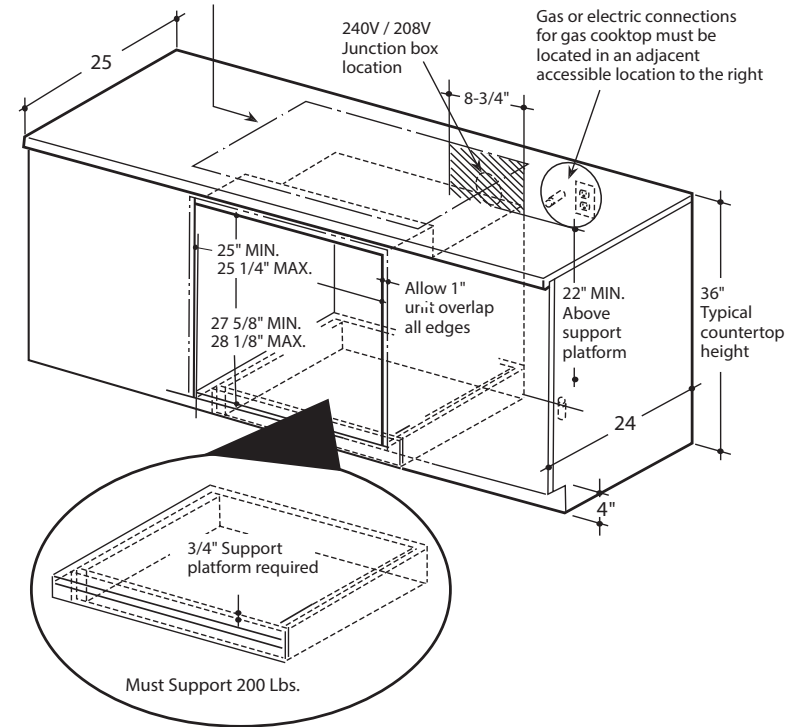

Gas or electric cooktops may be installed over this oven. See cooktop installation instructions for cutout size. See label on top of oven for approved cooktop models.

SIDE BY SIDE SINGLE OVENS UNDER COOKTOP AND COUNTER