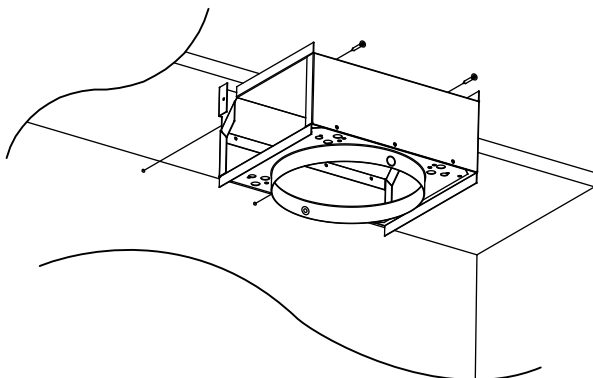

ZRC-00SI

For use with: ZSI-E30AS / ZSI-E36AS

Secure charcoal filters to back side of baffle filters by two brackets for each filter

INCLUDED MATERIAL

1

2