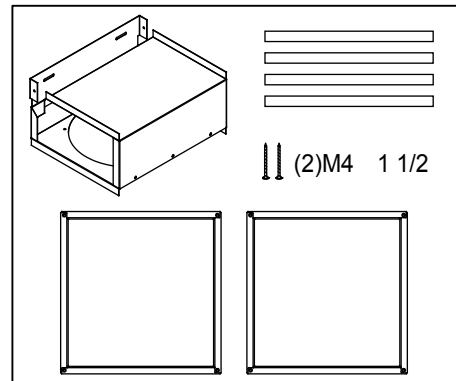

ZRC-00SI

For use with: ZSI-E30AS / ZSI-E36AS

Secure charcoal filters to back side of baffle filters by two brackets for each filter

INCLUDED MATERIAL

1

2