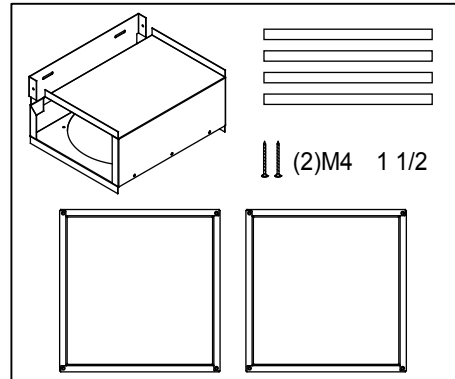

INCLUDED MATERIAL