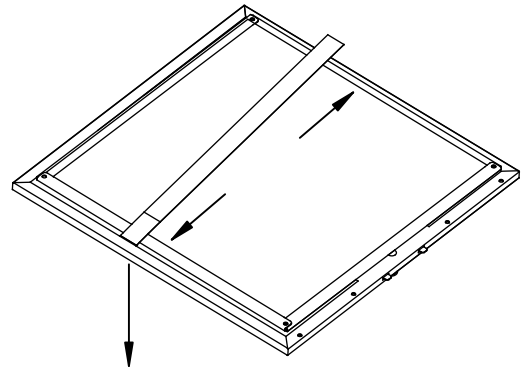

ZRC-00SI

For use with: ZSI-E30AS / ZSI-E36AS

Secure charcoal filters to back side of baffle filters by two brackets for each filter

INCLUDED MATERIAL

1

2