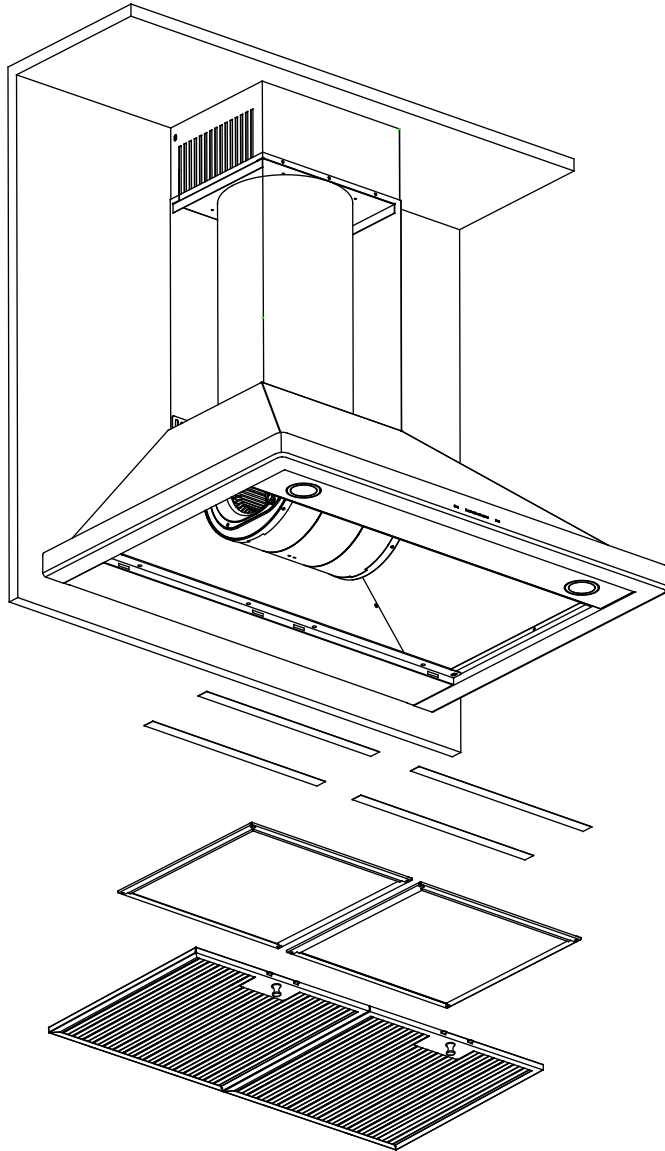

ZRC-00SI

For use with: ZSI-E30AS / ZSI-E36AS

Secure charcoal filters to back side of baffle filters by two brackets for each filter

INCLUDED MATERIAL

1

2