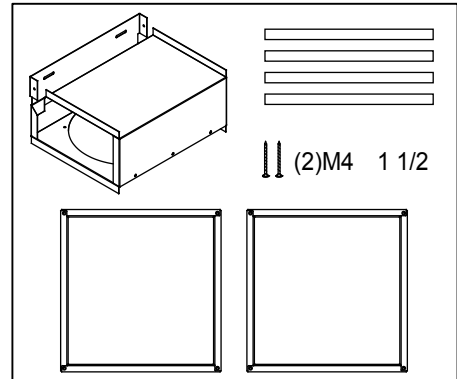

ZRC-00SI

For use with: ZSI-E30AS / ZSI-E36AS

Secure charcoal filters to back side of baffle filters by two brackets for each filter

INCLUDED MATERIAL

1

2