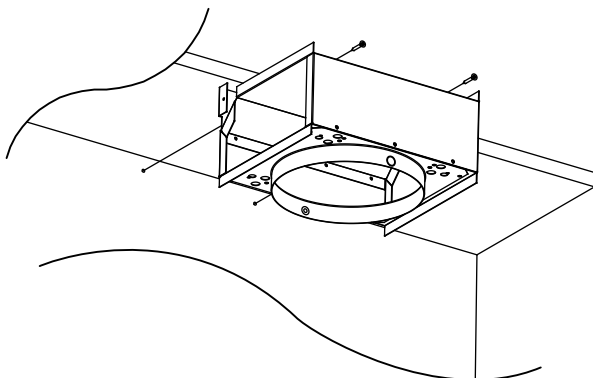

## ZRC-00SI

For use with: ZSI-E30AS / ZSI-E36AS

Secure charcoal filters to back side of baffle filters by two brackets for each filter

### INCLUDED MATERIAL

1

2