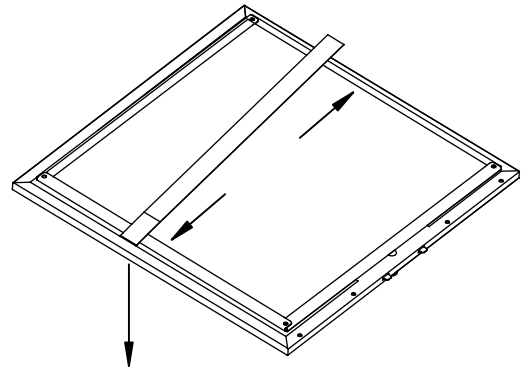

## ZRC-00SI

For use with: ZSI-E30AS / ZSI-E36AS

Secure charcoal filters to back side of baffle filters by two brackets for each filter