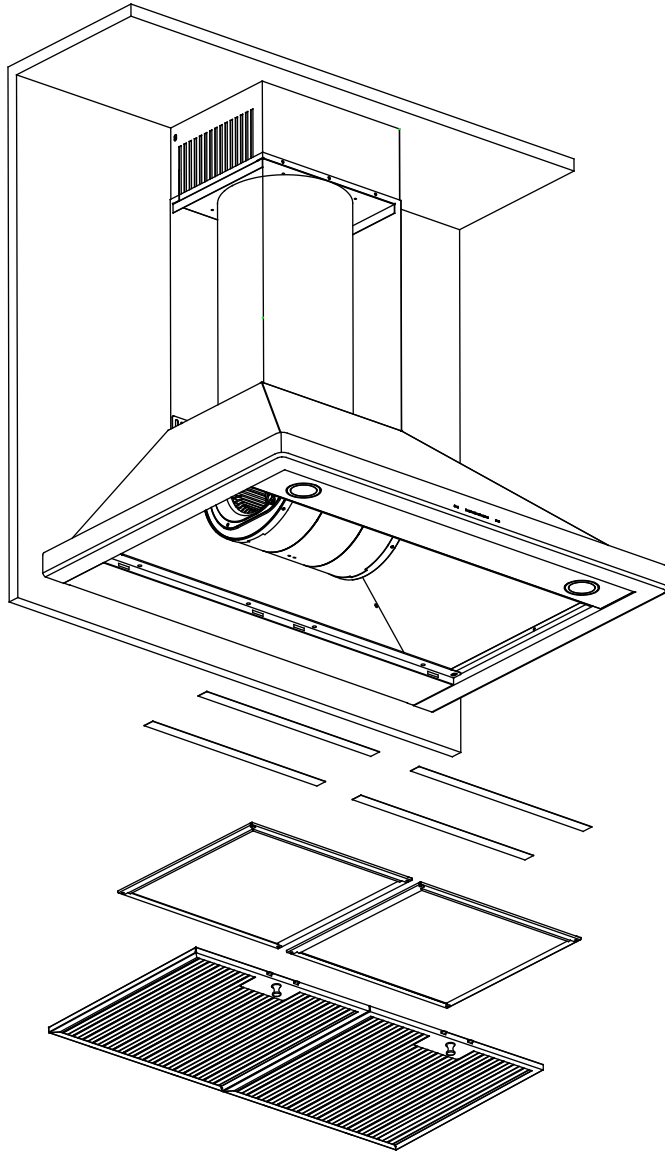

## ZRC-00SI

For use with: ZSI-E30AS / ZSI-E36AS

Secure charcoal filters to back side of baffle filters by two brackets for each filter