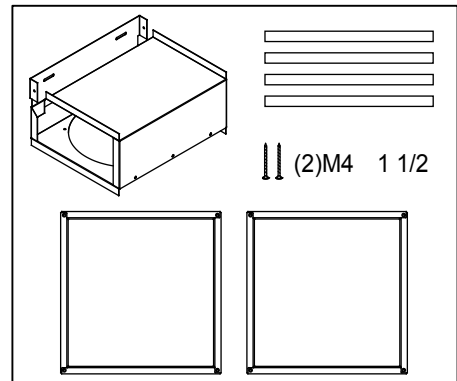

INCLUDED MATERIAL