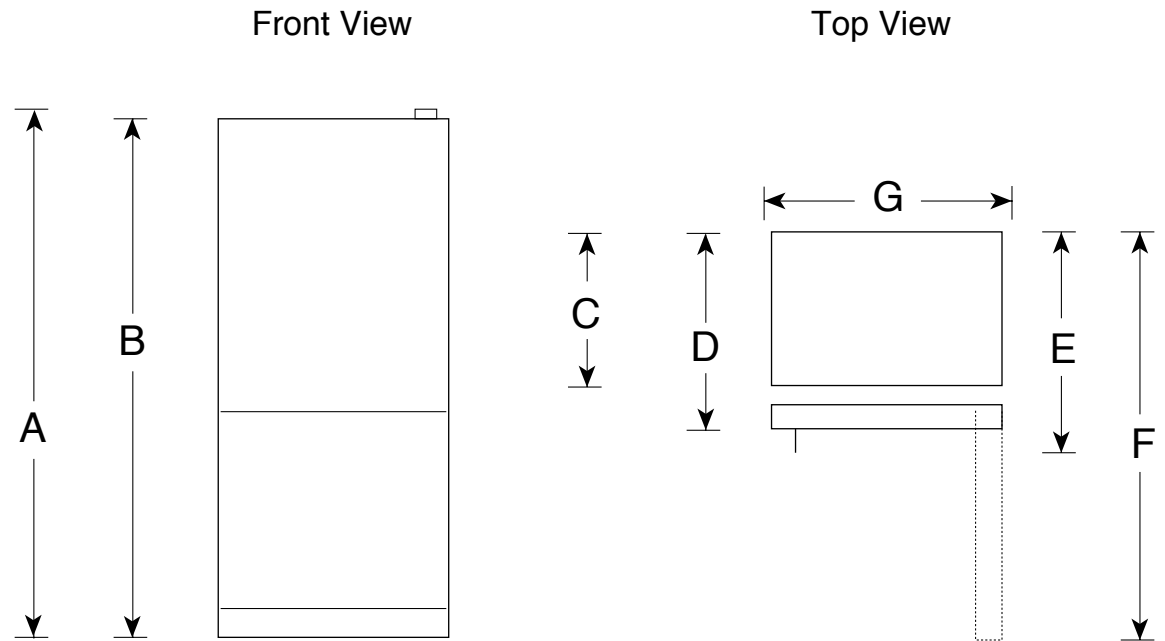

GDSL3KCY

GE® ENERGY STAR® 22.7 Cu. Ft. Bottom-Freezer Drawer Refrigerator

Dimensions and Installation Information (in inches)

Overall Dimensions	Height to top of hinge (in.) A	68-1/2
	Height to top of case (in.) B	67-3/4
	Case depth without door (in.) C	28-1/4
	Case depth less door handle (in.) D	32-1/2
	Case depth with door handle (in.) E	34-3/8
	Depth with fresh food door open 90° (in.) F	62-3/4
	Width (in.) G	32-3/4
Air Clearances	Width with door open 90° inc. door handle (in.) H	36
	Each side (in.)	1/8
	Top (in.)	1
	Back (in.)	1

GDSL3KCY

GE® ENERGY STAR® 22.7 Cu. Ft. Bottom-Freezer Drawer Refrigerator

Features and Benefits

- CleanSteel™ Crown Doors with Hidden Hinges - Provides the upscale, clean look of stainless steel with a modern door design
- Upfront Temperature Controls - Features easy-to-reach, easy-to-read temperature controls
- Factory-Installed Icemaker - Refrigerator comes ready to automatically create ice
- BrightSpace™ Interior with GE Reveal™ Lighting - Cast a natural-looking glow throughout the refrigerator
- Slide 'n Store™ Freezer Basket - Offers easy access and flexible storage
- Adjustable Humidity Vegetable/Fruit Crispers - Provide ideal storage environment for fruits and vegetables
- Snack Pan - Conveniently stores re-wrapped meats, cheeses and other snacks
- Adjustable Spillproof Glass Shelves - Raised edges help contain spills to make clean up quick and easy
- Adjustable Gallon Door Bins - Provides additional storage space for milk and other gallon-size containers
- NeverClean™ Condenser - Condenser coils are encased, so they don't require cleaning in normal operating environments
- Deluxe Quiet Design - Significantly reduces operating noise
- Model GDSL3KCYLS - CleanSteel™