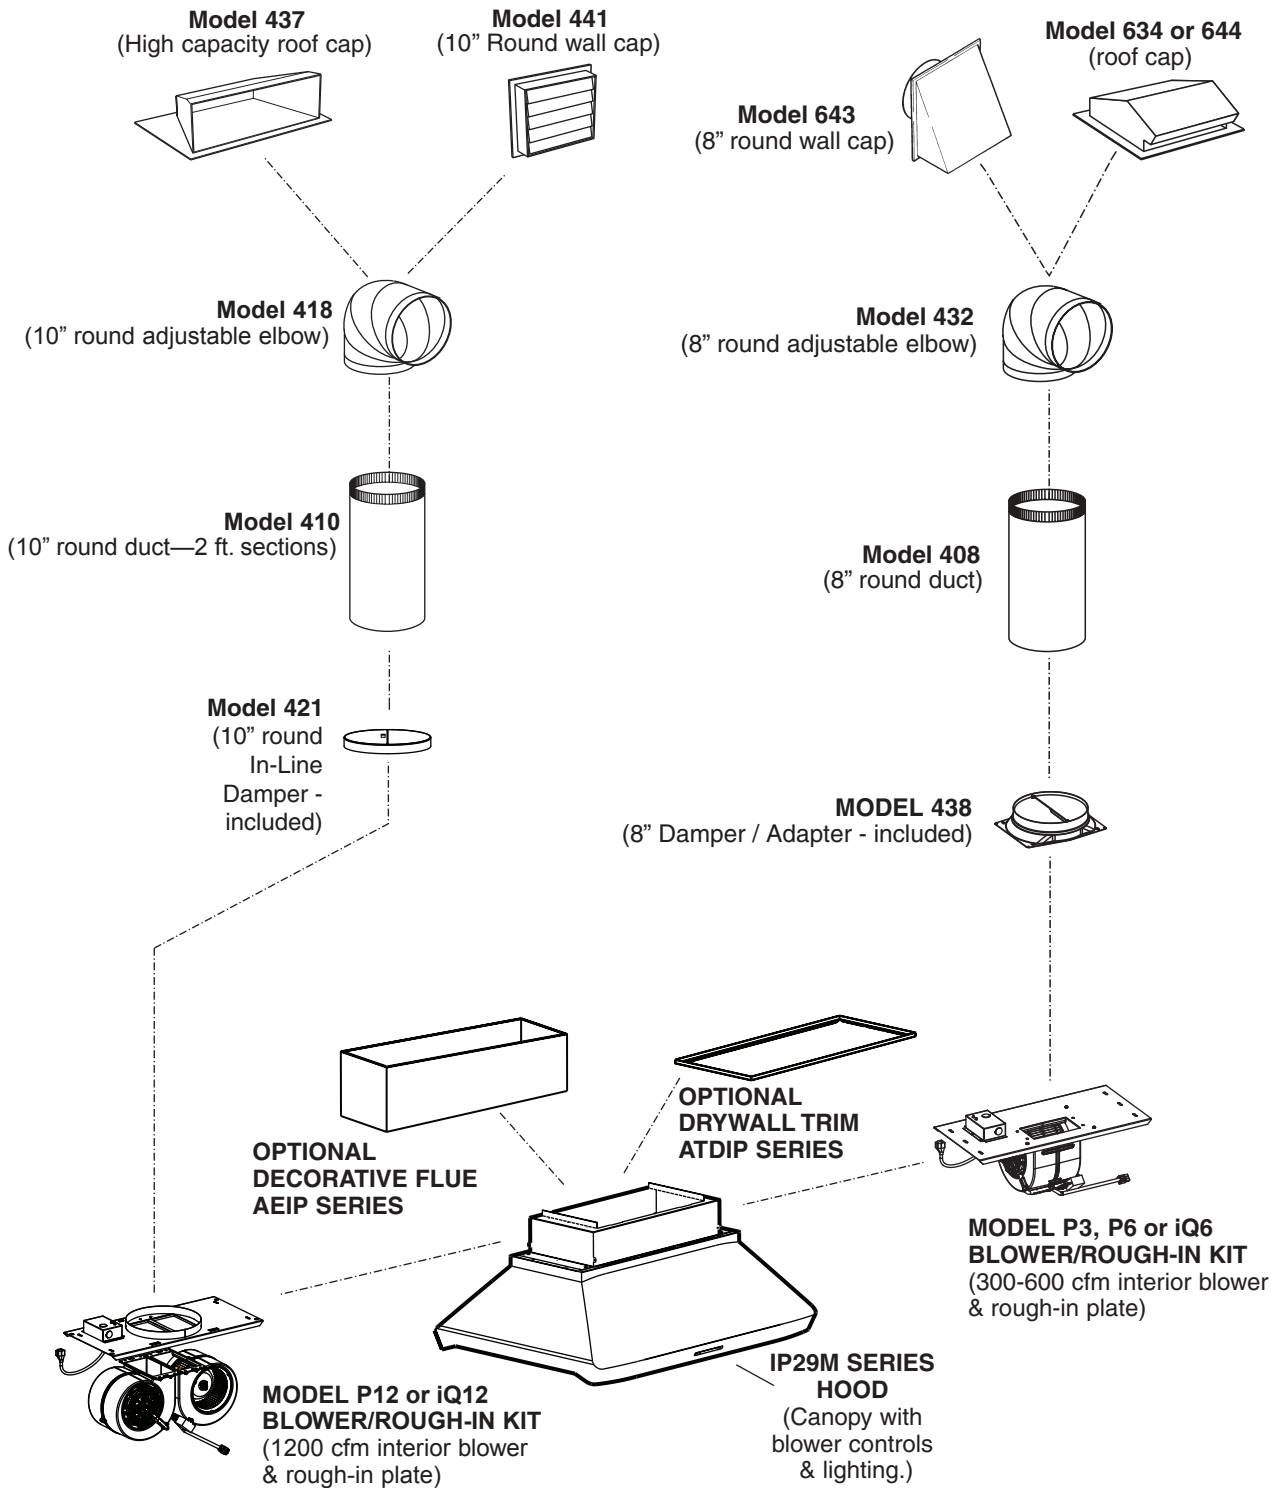

- IP29M SERIES RANGE HOOD SYSTEM - INTERIOR BLOWERS