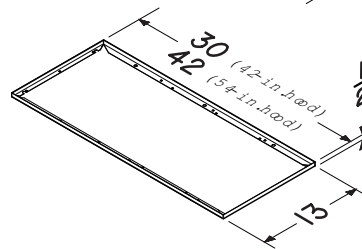

SPECIFICATION:

- 120 VAC, 60 Hz,
- 2.5 Amps (without blower - 42" width)
- 3.3 Amps (without blower - 54" width)