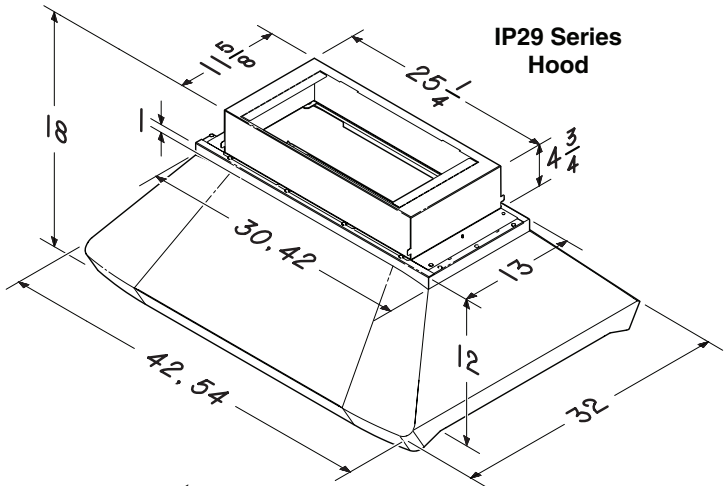

SPECIFICATION:

- 120 VAC, 60 Hz,
- 2.5 Amps (without blower - 42" width)
- 3.3 Amps (without blower - 54" width)