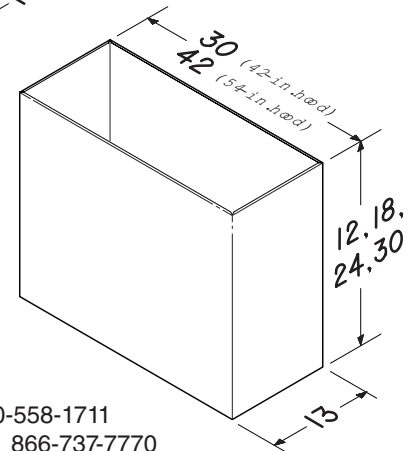

ATDIP Series
Drywall Trim Kit
(Optional)

AEIP Series
Decorative Flue
(Optional)

BEST Hartford, Wisconsin www.BestRangeHoods.com 800-558-1711
BEST Drummondville, QC Canada www.BestRangeHoods.com 866-737-7770

REFERENCE	QTY.	REMARKS	Project
			Location
			Architect
			Engineer
			Contractor
			Submitted By Date