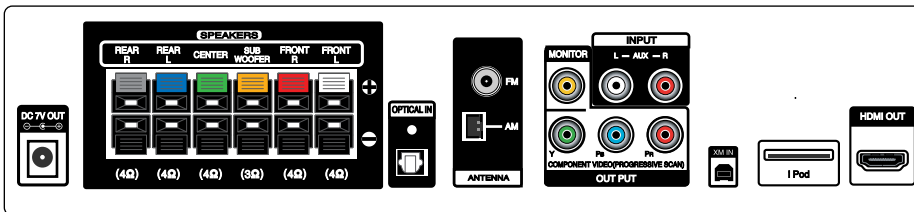

REAR AUDIO/VIDEO INPUTS/OUTPUTS