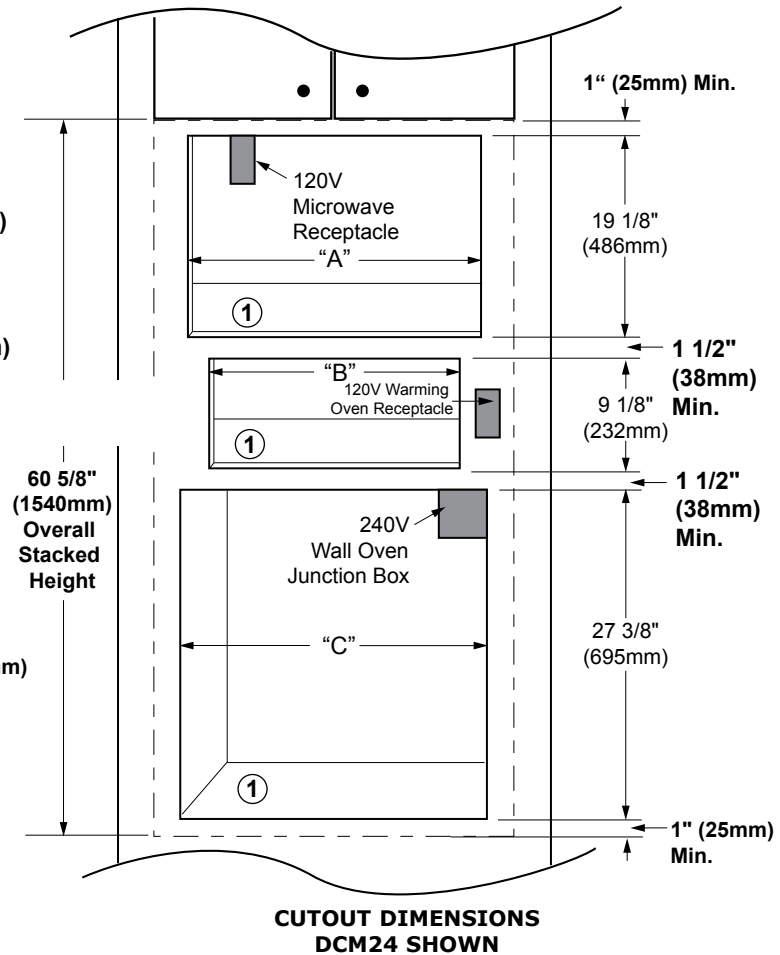

COMBINATION INSTALLATIONS

NOTE:

- 3/4" (19mm) support platform (flush with cutout).

Microwave Model No.	"A" Cutout Width	Trim Kit Overlays
DMT2420 w/Trim Kit	24 3/8" (619mm)	5/8" (16mm) Top; 3/4" (19mm) Bottom
DCM24 w/ACTK27	25 1/4" (641mm)	
DCM24 w/ACTK30	28 1/4" (718mm)	
DCM24 w/ACTK36	25" (635mm)	

Warming Oven Models	"B" Cutout Width	Oven Overlays
27"	25 1/2" (648mm)	3/4" (19mm) Each Side;
30"		1/2" (13mm) Top;
36"		1/2" (13mm) Bottom

Wall Oven Models	"C" Cutout Width	Oven Overlays
Single 27"	25 1/2" (648mm)	3/4" (19mm) Each Side; 15/16" (24mm) Top; 1/16" (1mm) Bottom
Single 30"	28 1/2" (724mm)	
Single 36"	34 1/2" (876mm)	