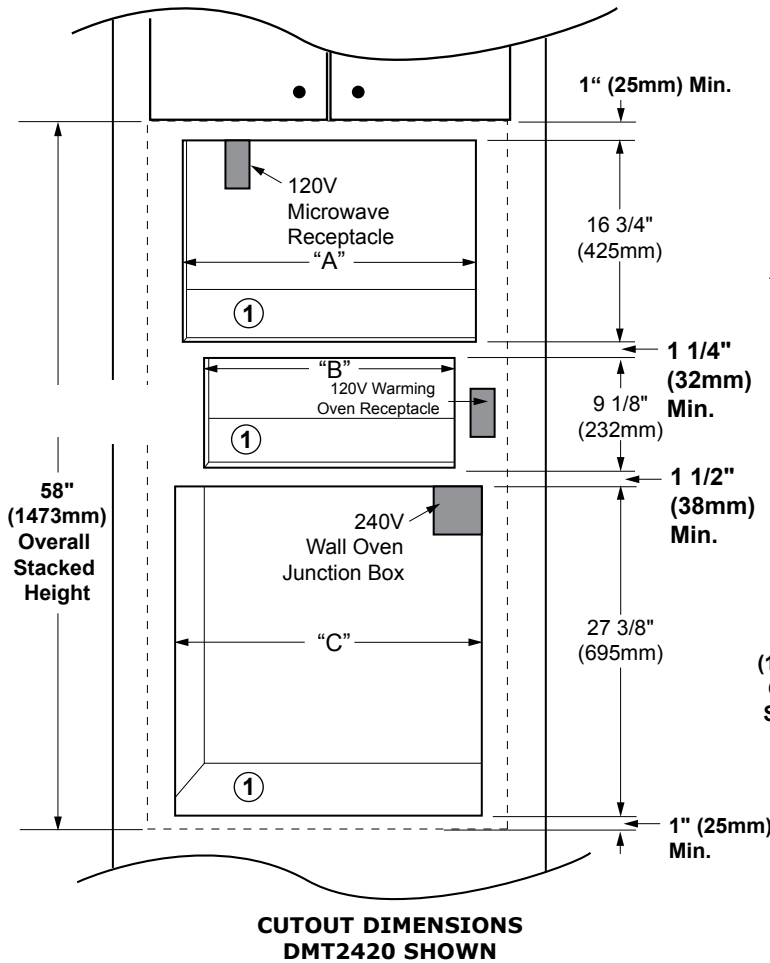

COMBINATION INSTALLATIONS

NOTE:

- 3/4" (19mm) support platform (flush with cutout).

Microwave Model No.	"A" Cutout Width	Trim Kit Overlays
DMT2420 w/Trim Kit	24 3/8" (619mm)	5/8" (16mm) Top; 3/4" (19mm) Bottom
DCM24 w/ACTK27	25 1/4" (641mm)	
DCM24 w/ACTK30	28 1/4" (718mm)	
DCM24 w/ACTK36	25" (635mm)	

Warming Oven Models	"B" Cutout Width	Oven Overlays
27"	25 1/2" (648mm)	3/4" (19mm) Each Side;
30"		1/2" (13mm) Top;
36"		1/2" (13mm) Bottom

Wall Oven Models	"C" Cutout Width	Oven Overlays
Single 27"	25 1/2" (648mm)	3/4" (19mm) Each Side; 15/16" (24mm) Top; 1/16" (1mm) Bottom
Single 30"	28 1/2" (724mm)	
Single 36"	34 1/2" (876mm)	