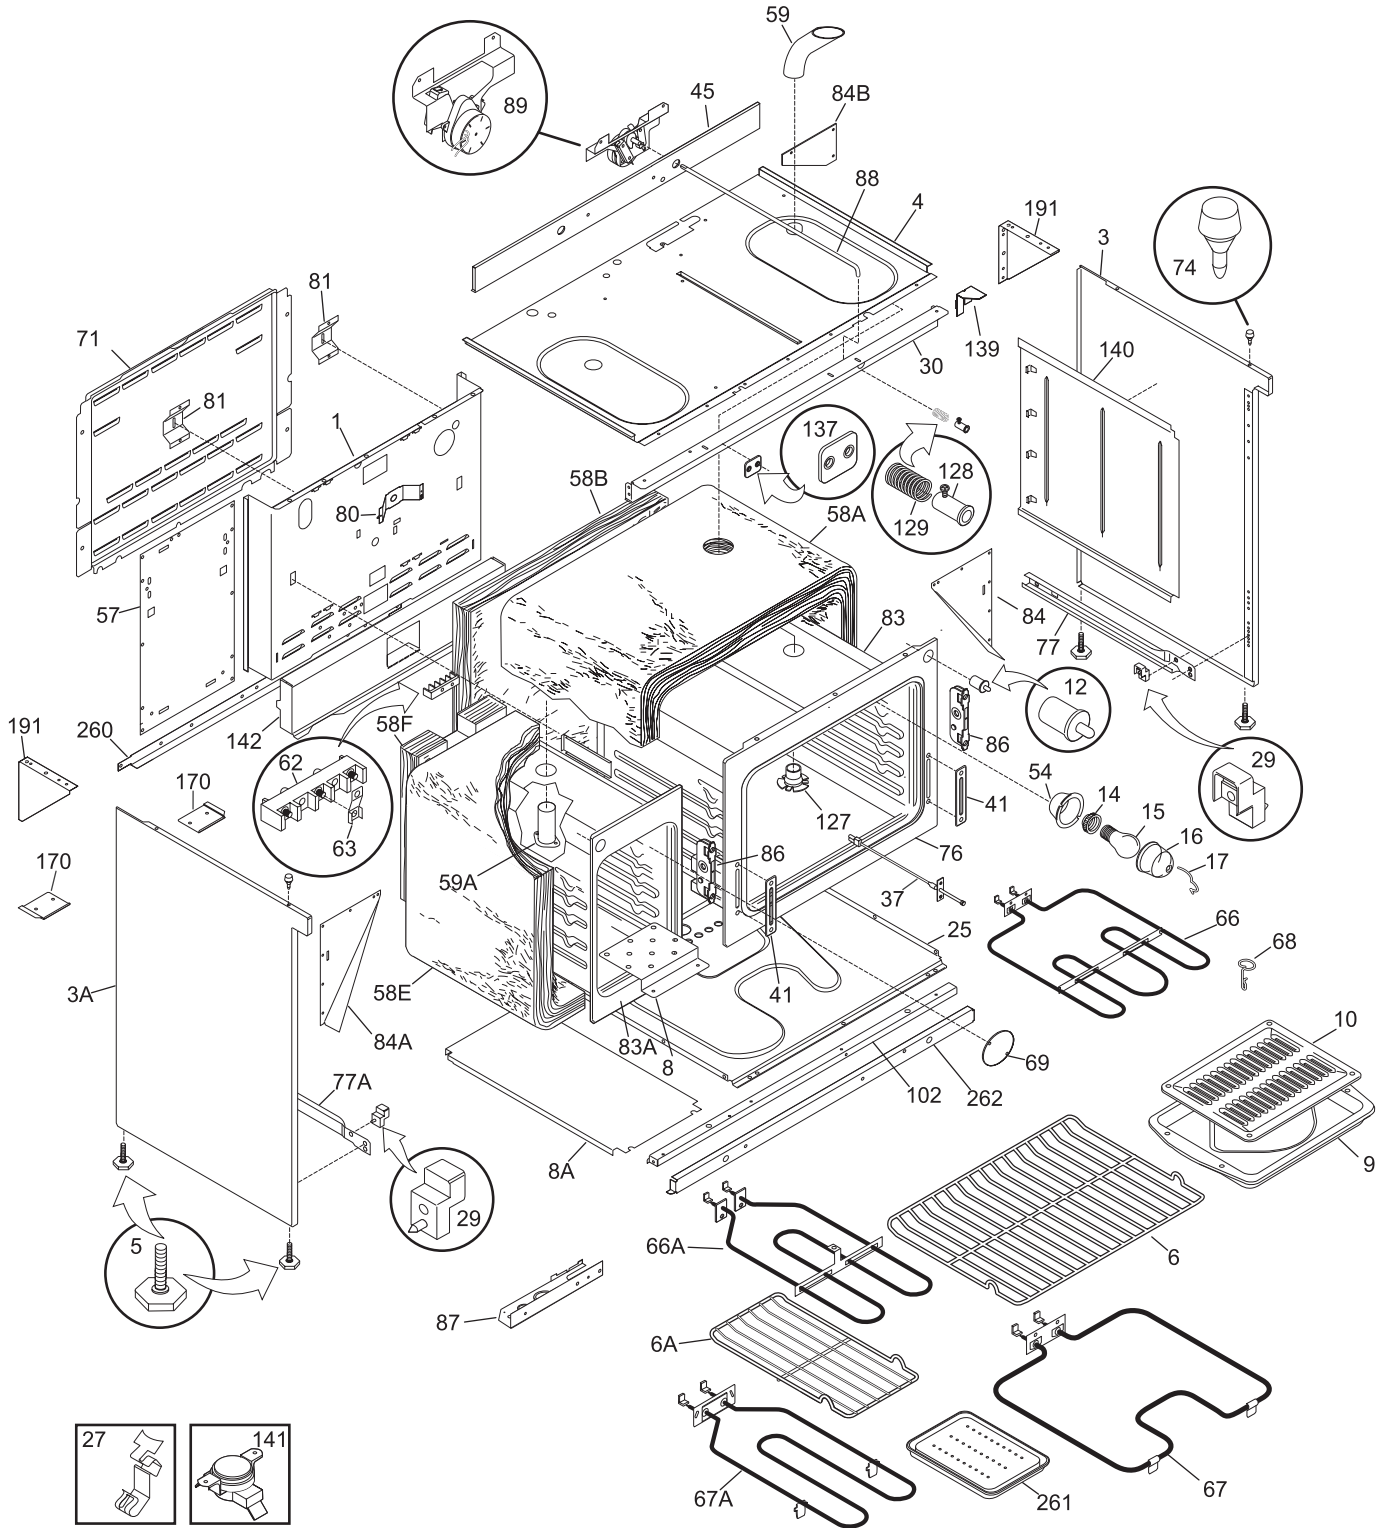

Copyright © 2007 Electrolux Home Products, Inc.
All rights reserved.

BACKGUARD

BACKGUARD

POS. NO	PART NO.	DESCRIPTION
1	318086900	Shield, backguard
12 #	318183001	Thermostat, oven
14 #	318369501	Lamp, indicator
15	318161902	Bracket, end cap, RH
15A	318161903	Bracket, end cap, LH
18	318190602	End Cap, white, RH
18A	318190603	End Cap, white, LH
19	318194102	Panel, control, white
20 #	318185446	Clock/Timer, electronic, white, ES300
20*	316220804	Overlay, clock, white, ES300
23	318015045	Bracket, clock/timer mtg
24 #	316005607	Switch, rocker, white
32	318196650	Knob, thermostat, white
36	318196633	Knob, control, white
46	318044512	Lens, indicator light
54 #	318369605	Switch, surface unit, small, single
54A#	318369606	Switch, surface unit, large, single
69	5303323134	Screw, 8-32 x 3/16
99	5303304544	Spacer, end cap mtg.
*	08016432	Screw, truss head, 8-18 x 0.375
*	5303211311	Screw, 8 x 0.500

BODY

LA99B81535-1C

BODY

POS. NO	PART NO.	DESCRIPTION
84B	318055902	Gusset, rear
86	318342400	Receptacle, hinge
87	318111800	Plate, cord set mtg
88	5303311160	Rod, latch
89 #	318095940	Motor, latch assy, w/brkt & switch
89*	318120711	Switch
102	318111901	Channel, oven support, black
127	318317100	Adapter Assembly, vent tube, w/converter
128	5303311163	Bushing
129	5303311164	Spring
137	318090300	Latch, door
139	318042900	Bracket, filler
140	318071300	Plate, insul retainer
141#	318003600	Thermostat, safety
142	318123901	Deflector
170	5304405241	Anti-tip bracket
191	318322800	Angle, rear plenum, (2)
260	318055500	Bracket, gusset support
261	08014183	Pan, broiler, small ovenOPTIONAL ACCESSORY
262	08011954	Channel, oven support, front
* #	318199617	Wiring Harness
*	318235300	Connector assy., w/3 lugs, & instructions
*	3204817	Plug, button
*	5303051099	Nut, hex, 10-32
*	5303211311	Screw, 8 x 0.500
*	5303307980	Screw, 8-32 x 0.437, (4)
*	5305151612	Nut, 10-24