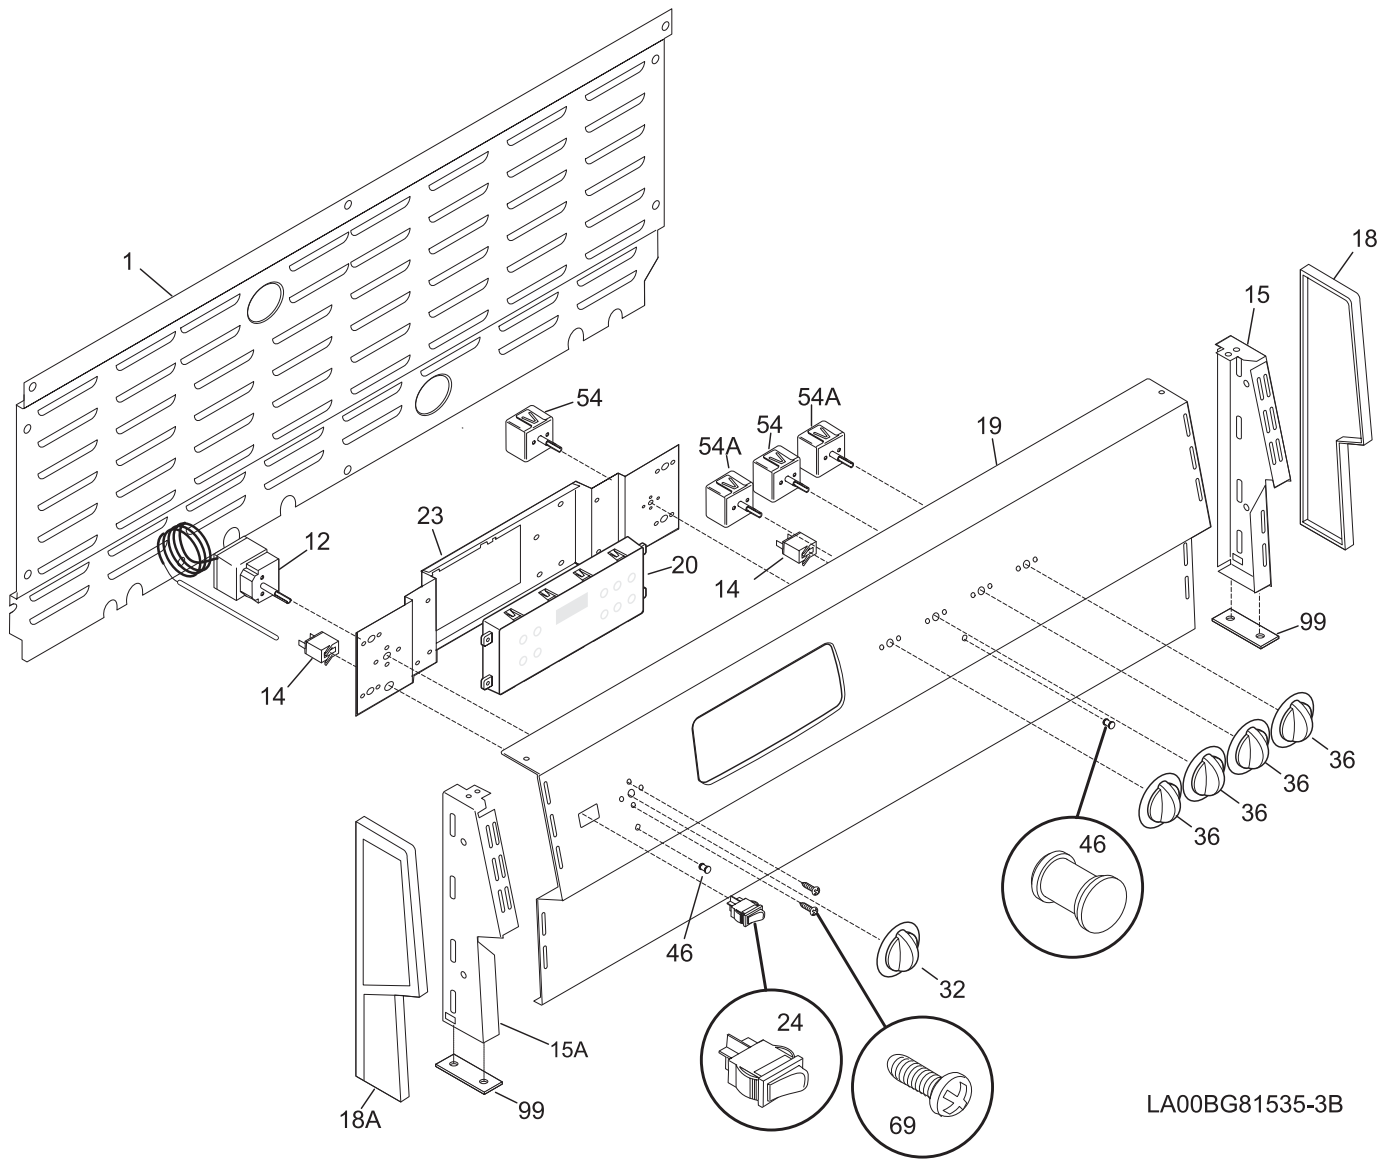

Copyright © 2007 Electrolux Home Products, Inc.
All rights reserved.

BACKGUARD

BACKGUARD

POS. NO	PART NO.	DESCRIPTION
1	318086900	Shield, backguard
12 #	318183001	Thermostat, oven
14 #	318369501	Lamp, indicator
15	318161902	Bracket, end cap, RH
15A	318161903	Bracket, end cap, LH
18	318190602	End Cap, white, RH
18A	318190603	End Cap, white, LH
19	318194102	Panel, control, white
20 #	318185446	Clock/Timer, electronic, white, ES300
20*	316220804	Overlay, clock, white, ES300
23	318015045	Bracket, clock/timer mtg
24 #	316005607	Switch, rocker, white
32	318196650	Knob, thermostat, white
36	318196633	Knob, control, white
46	318044512	Lens, indicator light
54 #	318369605	Switch, surface unit, small, single
54A#	318369606	Switch, surface unit, large, single
69	5303323134	Screw, 8-32 x 3/16
99	5303304544	Spacer, end cap mtg.
*	08016432	Screw, truss head, 8-18 x 0.375
*	5303211311	Screw, 8 x 0.500

BODY

LA99B81535-1C

BODY

POS. NO	PART NO.	DESCRIPTION
84B	318055902	Gusset, rear
86	318342400	Receptacle, hinge
87	318111800	Plate, cord set mtg
88	5303311160	Rod, latch
89 #	318095940	Motor, latch assy, w/brkt & switch
89*	318120711	Switch
102	318111901	Channel, oven support, black
127	318317100	Adapter Assembly, vent tube, w/converter
128	5303311163	Bushing
129	5303311164	Spring
137	318090300	Latch, door
139	318042900	Bracket, filler
140	318071300	Plate, insul retainer
141#	318003600	Thermostat, safety
142	318123901	Deflector
170	5304405241	Anti-tip bracket
191	318322800	Angle, rear plenum, (2)
260	318055500	Bracket, gusset support
261	08014183	Pan, broiler, small ovenOPTIONAL ACCESSORY
262	08011954	Channel, oven support, front
* #	318199617	Wiring Harness
*	318235300	Connector assy., w/3 lugs, & instructions
*	3204817	Plug, button
*	5303051099	Nut, hex, 10-32
*	5303211311	Screw, 8 x 0.500
*	5303307980	Screw, 8-32 x 0.437, (4)
*	5305151612	Nut, 10-24