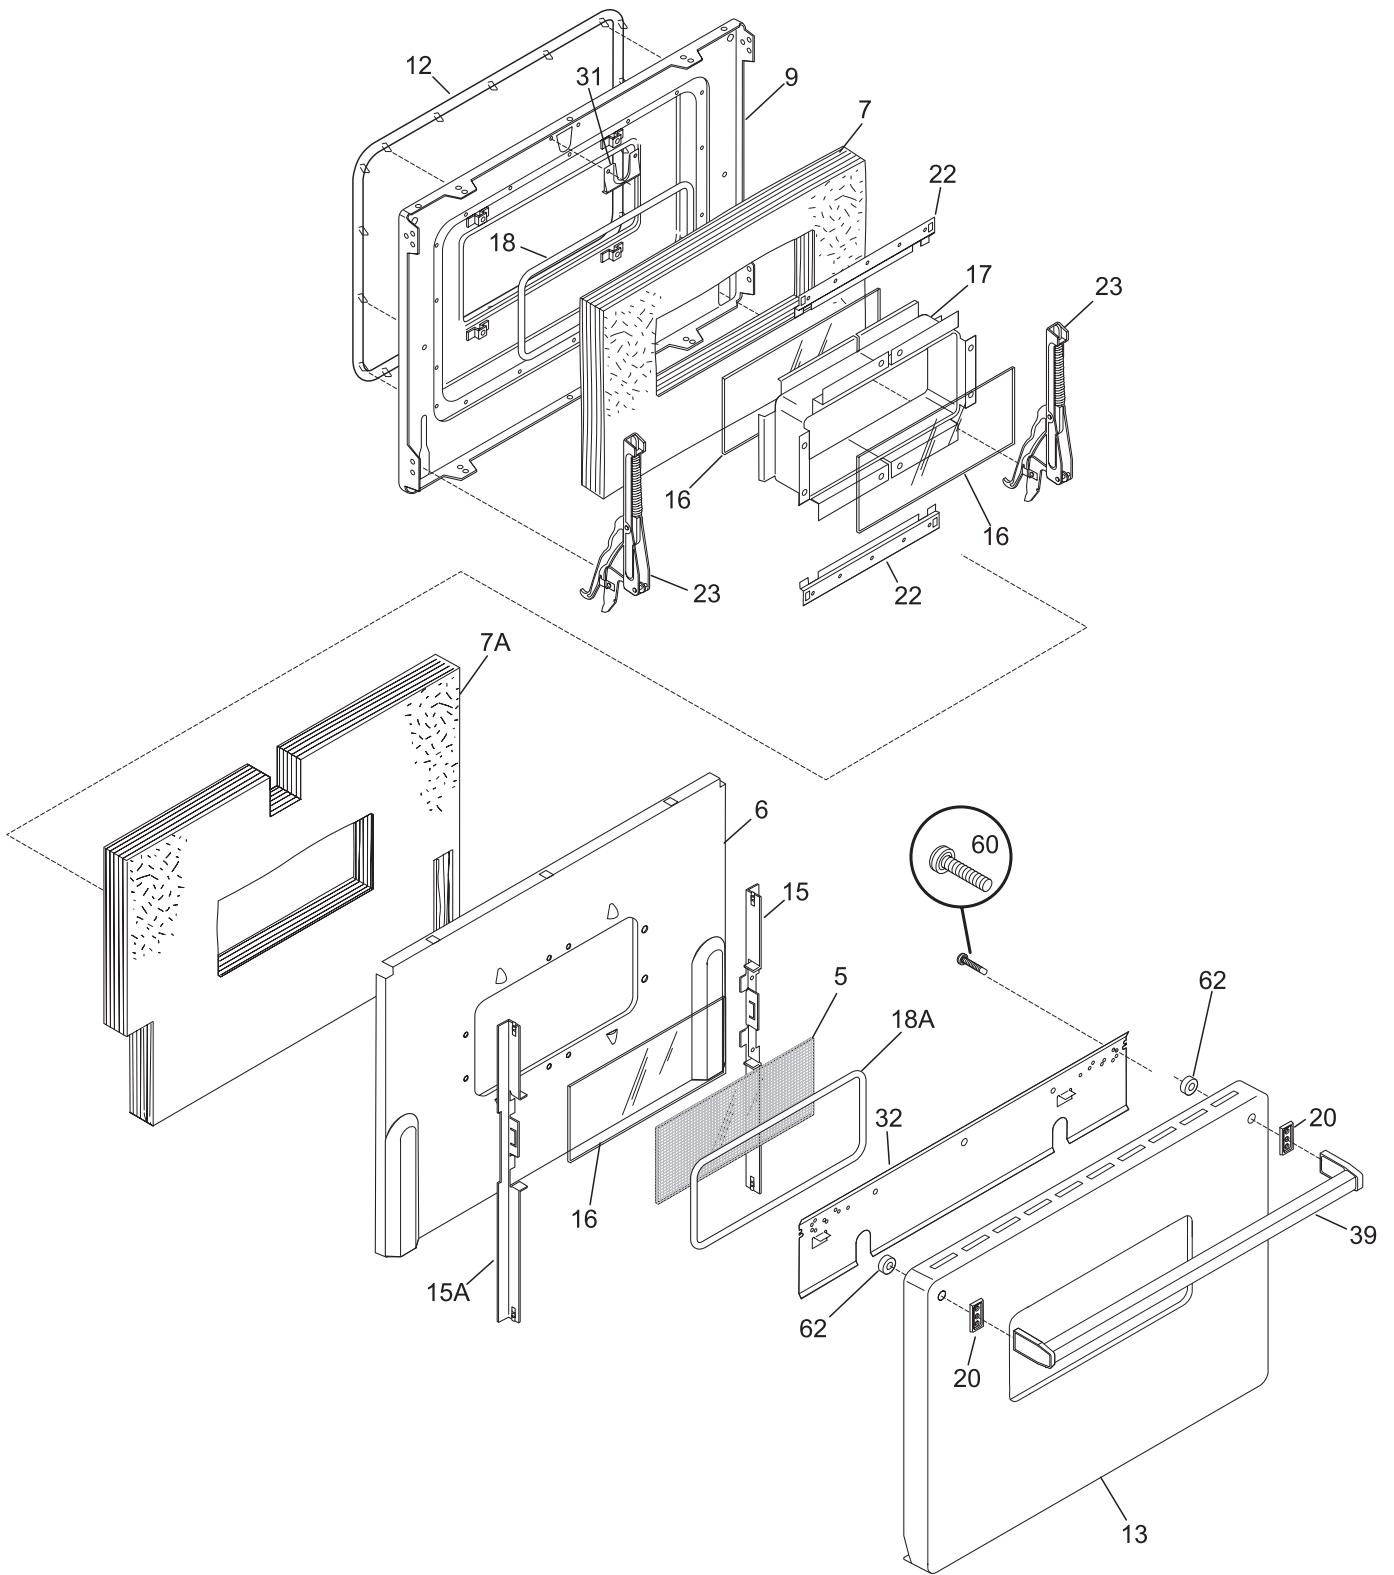

OVEN DOOR

DFEF450BWF

OVEN DOOR

POS. NO	PART NO.	DESCRIPTION
5	5303310508	Glass, oven door, tinted, inner
6	318057001	Panel, heat deflector, oven door
7	318285021	Insulation, cavity, oven door
7A	318285095	Insulation, oven door
9	5303320621	Liner, oven door
12	318253002	Gasket, oven door seal
13	318009101	Panel, oven door
15	318024010	Bracket, oven glass mtg, RS
15A	318024011	Bracket, oven glass mtg, LS
16	5303310533	Glass, oven door, 6.50 x 15.50, inner, heat barrier
17	318139000	Spacer, oven door glass, inner frame
18	318293500	Gasket, door glass seal
18A	318053203	Gasket, door glass seal, outer
20	3201572	Spacer, handle, (2)
22	5303310511	Bar, glass retainer
23	318024721	Hinge, lower door, (2)
23*	3201899	Washer, flat
31	5303310536	Latch, oven door
32	318057202	Panel, heat deflector, door handle
39	318040604	Handle, door, black, oven
54	5303317975	Screw, 10 x 1/2
60	5303307980	Screw, 8-32 x 0.437, (4)
62	5303310504	Spacer, handle, oven door, (2)
*	316221001	Label, anti-tip
*	318086002	Washer, flat, steel
*	5303211311	Screw, 8 x 0.500