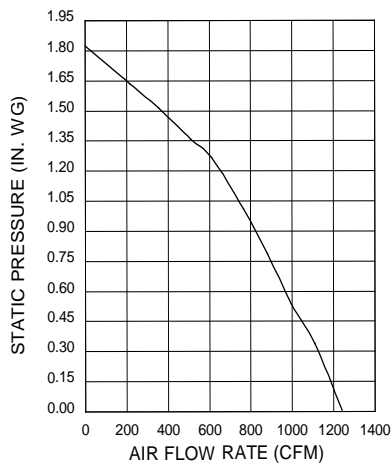

MODEL 335 EXTERIOR BLOWER