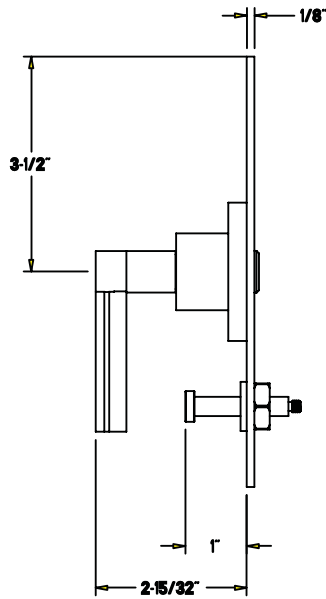

All measurements in inches

Image NOT to Scale

We reserve the right to make revisions without notice in the design of fixtures or in packaging unless this right has specifically been waived at the time the order is accepted.

This product meets ANSI/NSF Standard 61, Sect. 9,
Safe Drinking Water Act - Lead Content and Leaching

MANUFACTURED :: CALIFORNIA, US (CNC) COMPUTER NUMERIC CONTROL

MATERIAL :: SOLID BRASS

WEIGHT(LBS.) :: 3