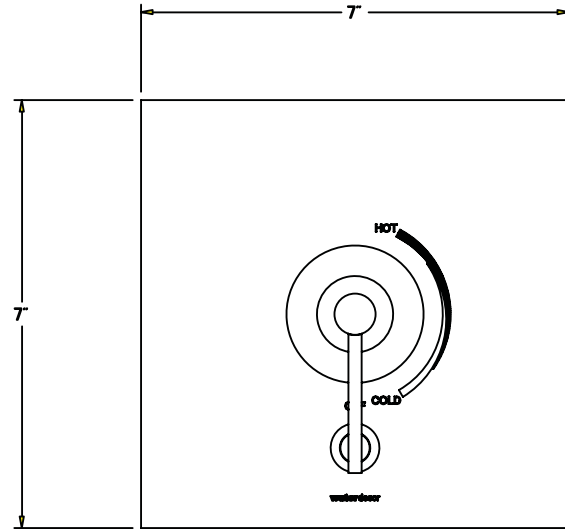

All measurements in inches

Image NOT to Scale

We reserve the right to make revisions without notice in the design of fixtures or in packaging unless this right has specifically been waived at the time the order is accepted.

This product meets ANSI/NSF Standard 61, Sect. 9,
Safe Drinking Water Act - Lead Content and Leaching

MANUFACTURED :: CALIFORNIA, US (CNC) COMPUTER NUMERIC CONTROL

MATERIAL :: SOLID BRASS

WEIGHT(LBS.) :: 3