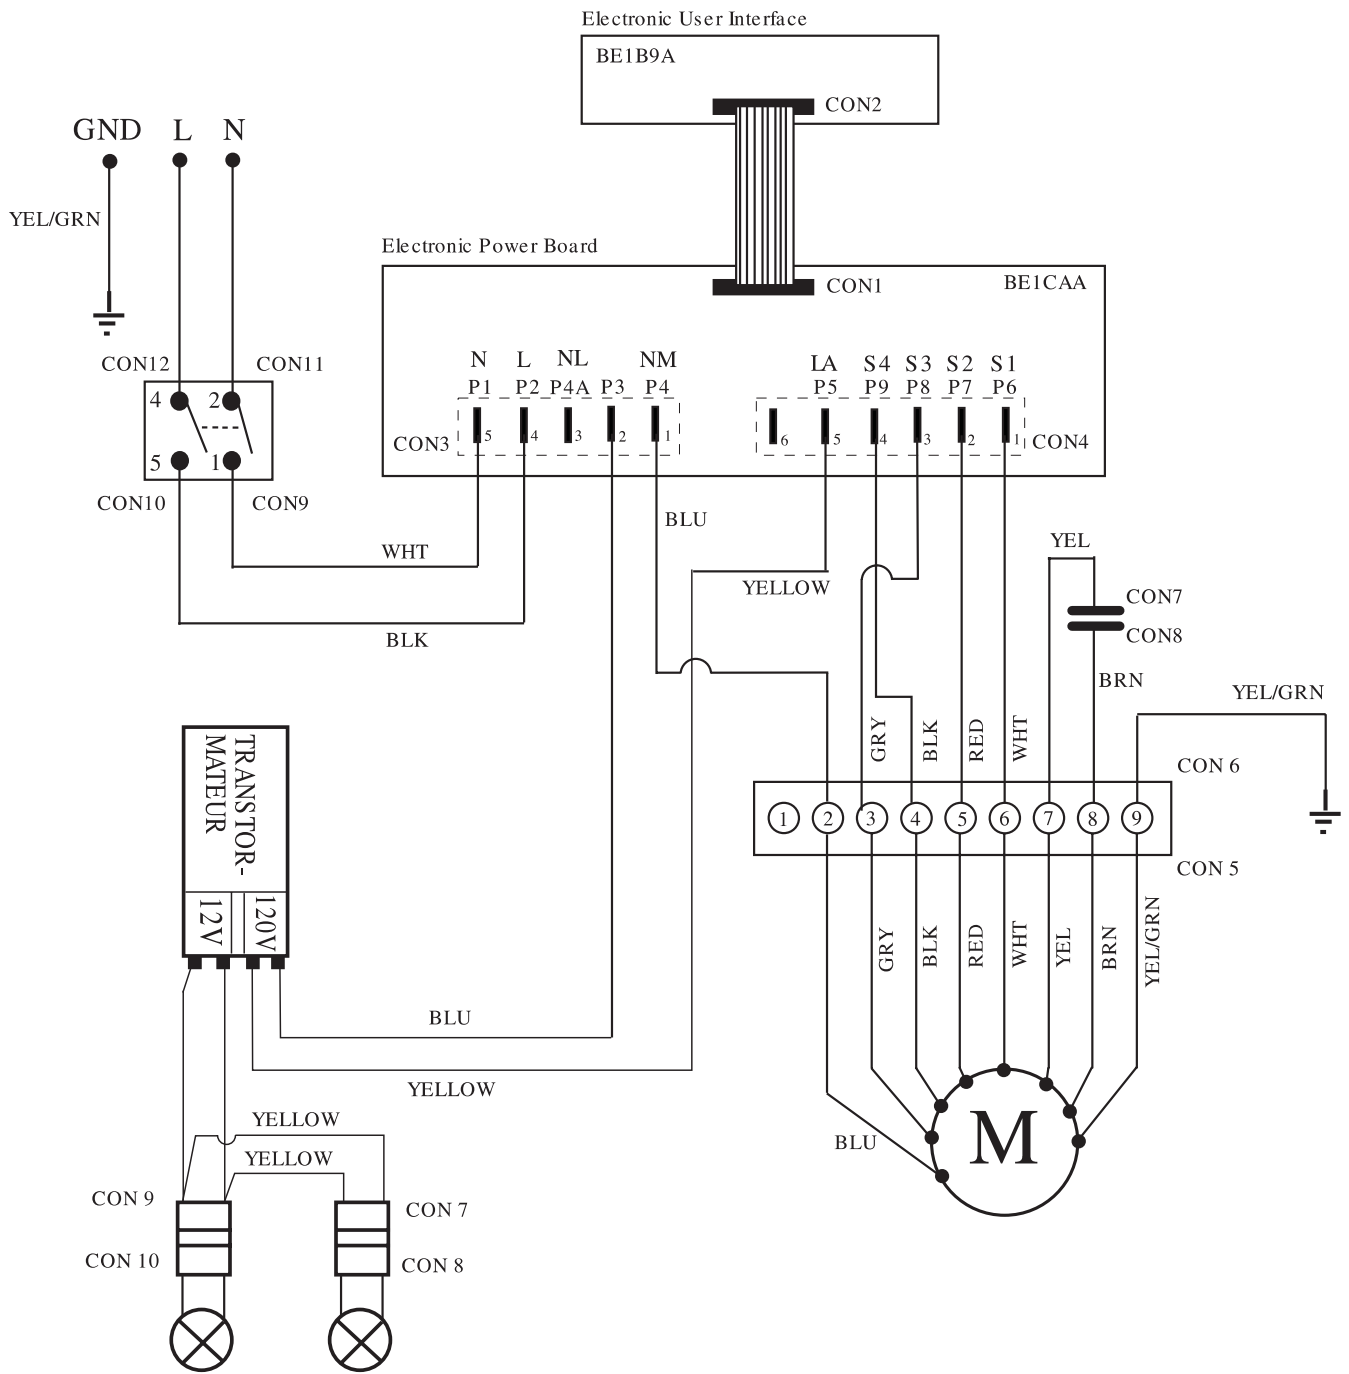

REPLACEMENT PARTS

RH30-36WC60G Parts

REPLACEMENT PARTS

Model Index: **A** RH30WC60G (RH30WC60GSA)
 B RH36WC60G (RH36WC60GSA)

POS. NO	PART NO.		DESCRIPTION
1	5304466256	A B	Cover, duct, 30/36 inch, wall
2	5304466258	A B	Damper, exhaust
3 #	5304464261	A B	Capacitor
4 #	5304464262	A B	Transformer
5 #	5304464263	A B	Power Board, pcb, w/spacers
6 #	5304466260	A B	Blower Assembly
7 #	5304464264	A -	Canopy, 30 inch, glass
7 #	5304466262	- B	Canopy, 36 inch, glass
8 #	5304464201	A B	Control Panel, display, LCD
9 #	5304464265	A B	Filter, grease
10 #	5304464266	A B	Lampholder, socket, w/housing, lamp
11	5304466263	A B	Screw Kit, assembly
20 #	5304472119	A B	Switch, on/off
*	5304464286	A B	Hardware Kit, installation
*	5304466744	A B	Recirculation Kit, chimney/wall
*	5304466255	A B	Filter, charcoal, recirculation

WIRING DIAGRAM

SE1Q5A