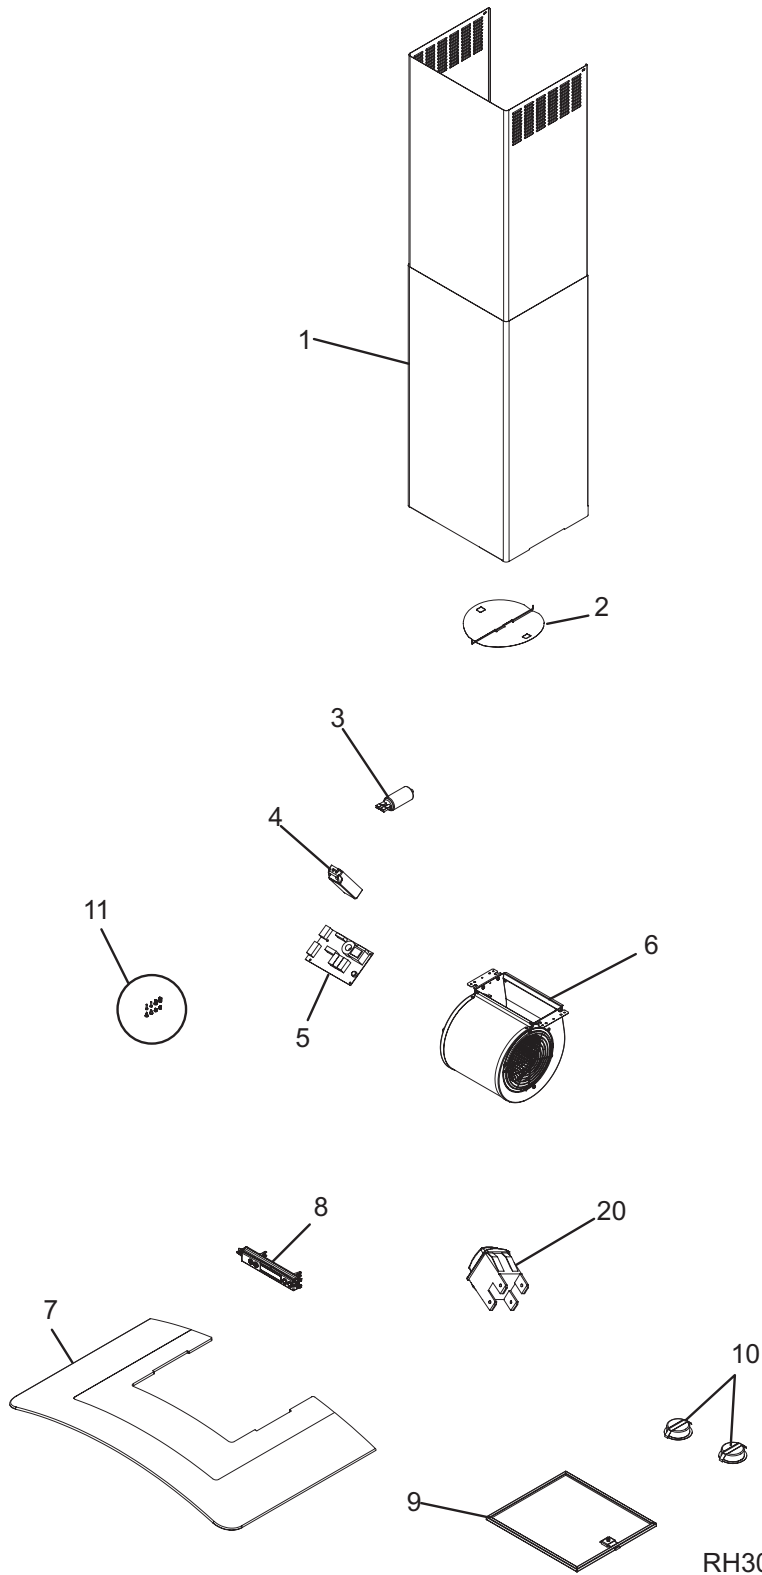

UNIVERSAL/MULTIFLEX

Factory Parts Catalog

Product No.	RH30WC60GSA	RH36WC60GSA
Market	North America	North America
Color	stainless steel	stainless steel
Exhaust-CFM	600 CFM	600 CFM
Volts	120	120
Owner's Guide	316488522	316488522
Installation Instructions	316488522	316488522
Wiring Diagram	5995510996	5995510996

 **Electrolux**

Electrolux Major Appliances
North & Latin America
P.O. BOX 212378
AUGUSTA, GA 30917

Publication No.
5995535258
09/03/13
(EN/SERVICE/KC)
099

RANGE HOOD

Model No.
RH30WC60G /
RH36WC60G

Copyright © 2009 Electrolux Home Products, Inc.
All rights reserved.

REPLACEMENT PARTS

RH30-36WC60G Parts

REPLACEMENT PARTS

Model Index: **A** RH30WC60G (RH30WC60GSA)
 B RH36WC60G (RH36WC60GSA)

POS. NO	PART NO.		DESCRIPTION
1	5304466256	A B	Cover, duct, 30/36 inch, wall
2	5304466258	A B	Damper, exhaust
3 #	5304464261	A B	Capacitor
4 #	5304464262	A B	Transformer
5 #	5304464263	A B	Power Board, pcb, w/spacers
6 #	5304466260	A B	Blower Assembly
7 #	5304464264	A -	Canopy, 30 inch, glass
7 #	5304466262	- B	Canopy, 36 inch, glass
8 #	5304464201	A B	Control Panel, display, LCD
9 #	5304464265	A B	Filter, grease
10 #	5304464266	A B	Lampholder, socket, w/housing, lamp
11	5304466263	A B	Screw Kit, assembly
20 #	5304472119	A B	Switch, on/off
*	5304464286	A B	Hardware Kit, installation
*	5304466744	A B	Recirculation Kit, chimney/wall
*	5304466255	A B	Filter, charcoal, recirculation