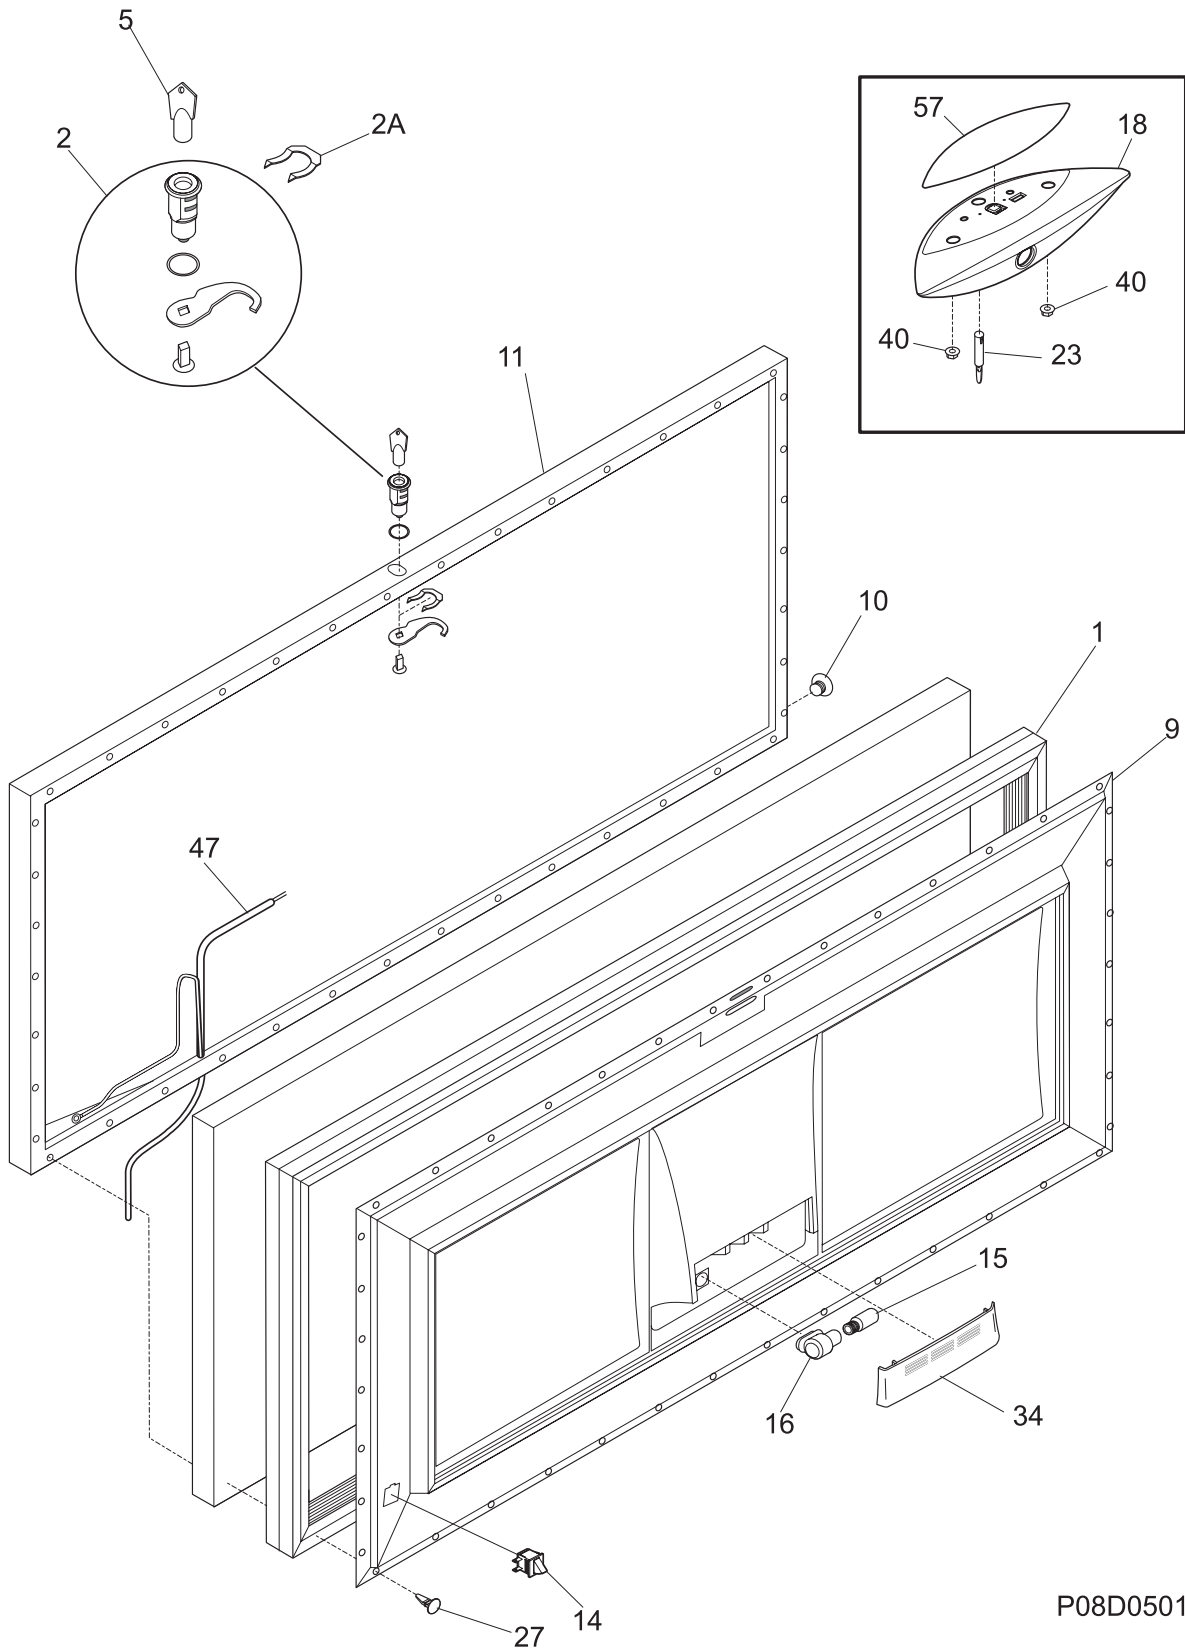

Frigidaire

Factory Parts Catalog

Product No.	FFN15M5HWA
Series	134A
Color	white
Volts	115
Wiring Diagram	297010501
Owner's Guide	297079200
Market	North America
Energy Guide	297082103

 **Electrolux**

Electrolux Major Appliances
North & Latin America
P.O. BOX 212378
AUGUSTA, GA 30917

Publication No.
5995517157
08/06/17
(EN/SERVICE/MLR)
365

FREEZER CHEST

Model No.
FFN15M5HW

Copyright © 2008 Electrolux Home Products, Inc.
All rights reserved.

DOOR

P08D0501

DOOR

POS. NO	PART NO.	DESCRIPTION
1	216481201	Gasket-door, white
2	297090100	Lock Assy
2A	297090900	Clip, spring
5	297147700	Key, lock
9	216829104	Panel-lid
10	216923001	Plug button, 1/4", white
11	216129932	Lid, white
*	216858001	Screw, 8-18x.50 AB, #10
14	216998000	Switch, light/lamp, ramp
15	216846400	Light Bulb/Lamp
16	216817600	Socket, light/lamp, 25 W
18	216897600	Handle, white
23	216212700	Light-signal, amber
27	5303212828	Clip, panel mtg
27*	5304406520	Clip, panel mtg kit, (40)
34	297013900	Shield, light
40	216922700	Fastener, .330 dia stud, handle, (2)
47 #	216908000	Harness-lid
57	216899513	Overlay
*	5303917276	Insulation-door, fiberglass, (bulk)

CABINET

P08C1127

CABINET

POS. NO	PART NO.	DESCRIPTION
1	216954500	Catch-lock
2	216269500	Adapter, drain hose
3	216502600	Plug, drain, interior
4	297013600	Plug, drain, exterior
6	216955505	Breaker, hinge side
7	297129200	Breaker, lock side, w/lock catch
11	216955500	Breaker, chest end, (2)
18	216707200	Knob, temp control
21 #	216714601	Control temperature
27	216629601	Screw, hex washer head, 10-16 x 0.500, tapping
28	216035200	Hinge
30	216110700	Breaker, corners
59	216916200	Basket, upper
59A	216867400	Basket, lower
62A	5304460602	Screw, cr truss head, 8-18AB x 0.750
75	216034301	Panel, access, white
100	216995201	Track-basket
150	216997400	Support, track-basket
*	297082103	Energy Guide
*	5303305324	Paint, touch-up, white