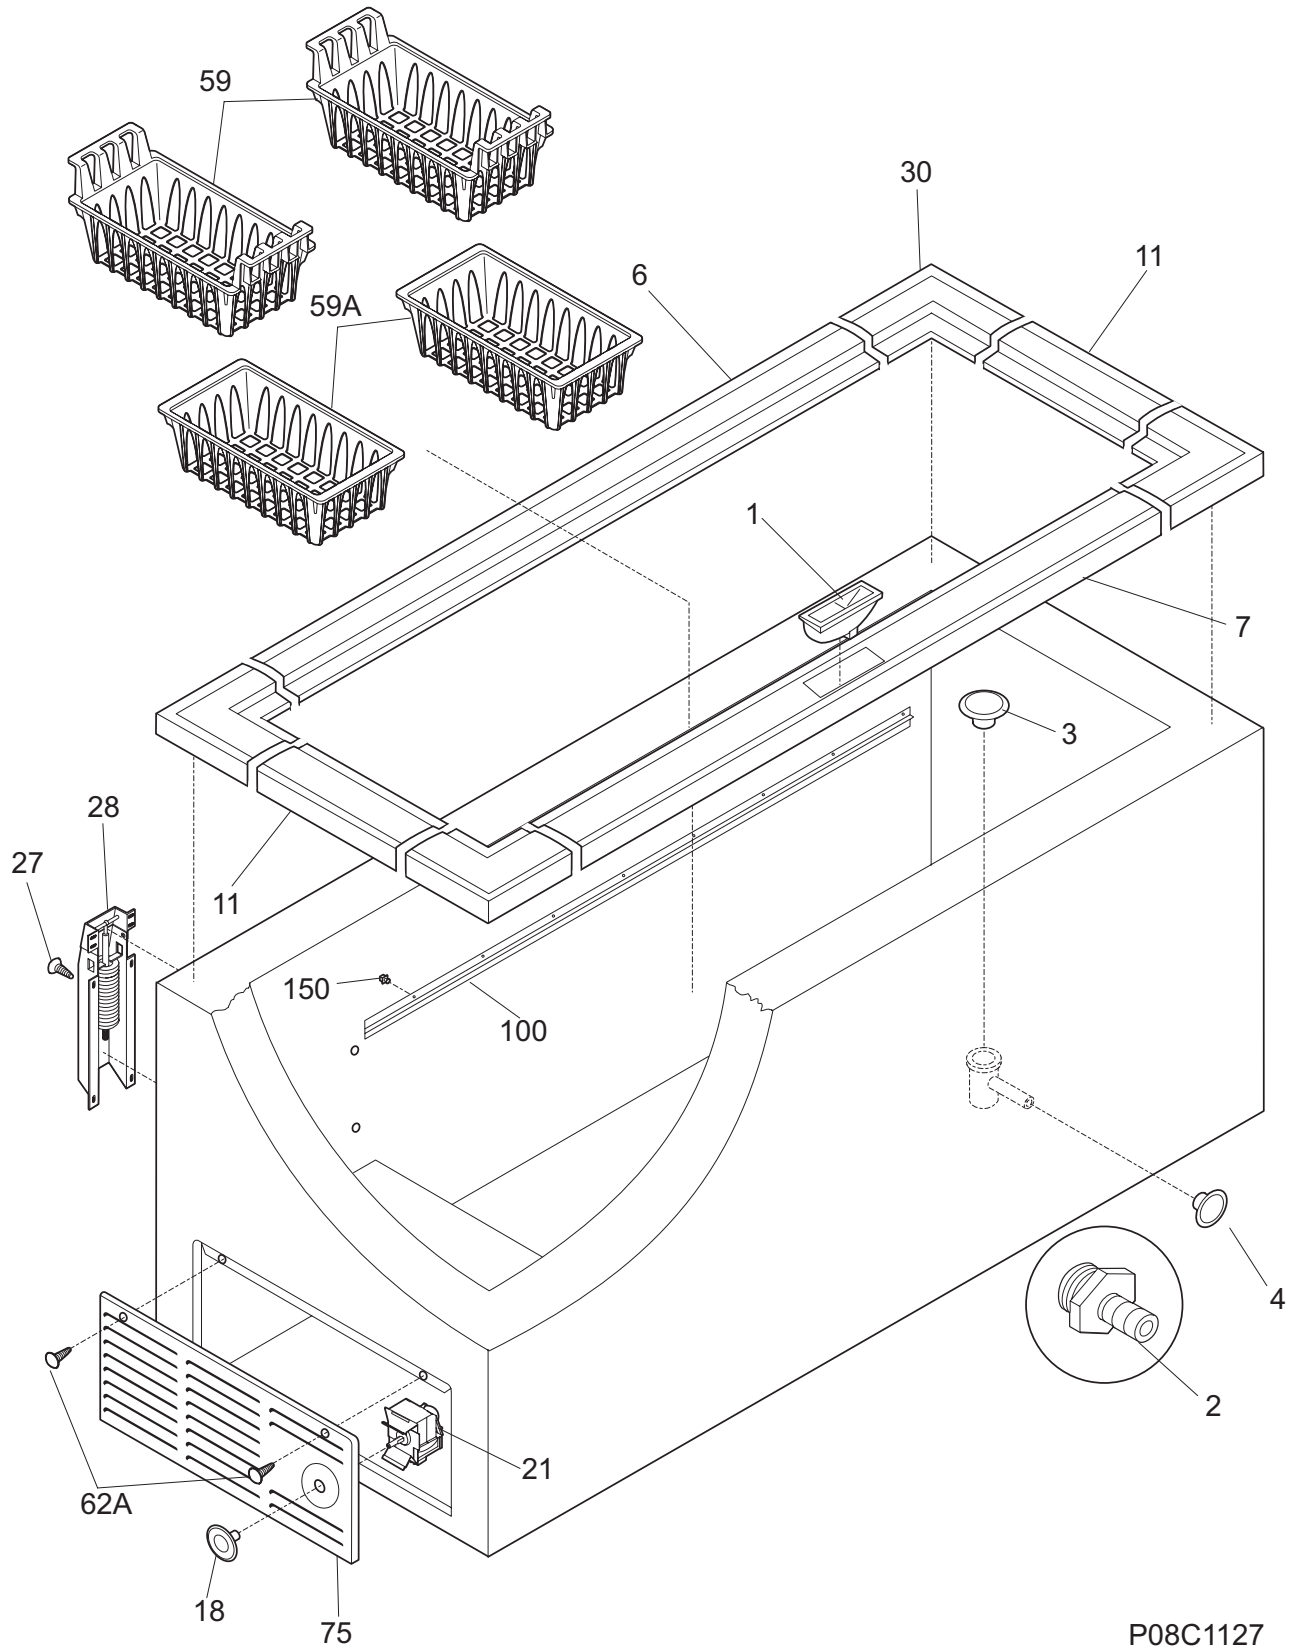

Publication No.
5995517157
08/06/17
(EN/SERVICE/MLR)
365

FREEZER CHEST

Model No.
FFN15M5HW

Copyright © 2008 Electrolux Home Products, Inc.
All rights reserved.

DOOR

P08D0501

DOOR

POS. NO	PART NO.	DESCRIPTION
1	216481201	Gasket-door, white
2	297090100	Lock Assy
2A	297090900	Clip, spring
5	297147700	Key, lock
9	216829104	Panel-lid
10	216923001	Plug button, 1/4", white
11	216129932	Lid, white
*	216858001	Screw, 8-18x.50 AB, #10
14	216998000	Switch, light/lamp, ramp
15	216846400	Light Bulb/Lamp
16	216817600	Socket, light/lamp, 25 W
18	216897600	Handle, white
23	216212700	Light-signal, amber
27	5303212828	Clip, panel mtg
27*	5304406520	Clip, panel mtg kit, (40)
34	297013900	Shield, light
40	216922700	Fastener, .330 dia stud, handle, (2)
47 #	216908000	Harness-lid
57	216899513	Overlay
*	5303917276	Insulation-door, fiberglass, (bulk)

CABINET

P08C1127

CABINET

POS. NO	PART NO.	DESCRIPTION
1	216954500	Catch-lock
2	216269500	Adapter, drain hose
3	216502600	Plug, drain, interior
4	297013600	Plug, drain, exterior
6	216955505	Breaker, hinge side
7	297129200	Breaker, lock side, w/lock catch
11	216955500	Breaker, chest end, (2)
18	216707200	Knob, temp control
21 #	216714601	Control temperature
27	216629601	Screw, hex washer head, 10-16 x 0.500, tapping
28	216035200	Hinge
30	216110700	Breaker, corners
59	216916200	Basket, upper
59A	216867400	Basket, lower
62A	5304460602	Screw, cr truss head, 8-18AB x 0.750
75	216034301	Panel, access, white
100	216995201	Track-basket
150	216997400	Support, track-basket
*	297082103	Energy Guide
*	5303305324	Paint, touch-up, white