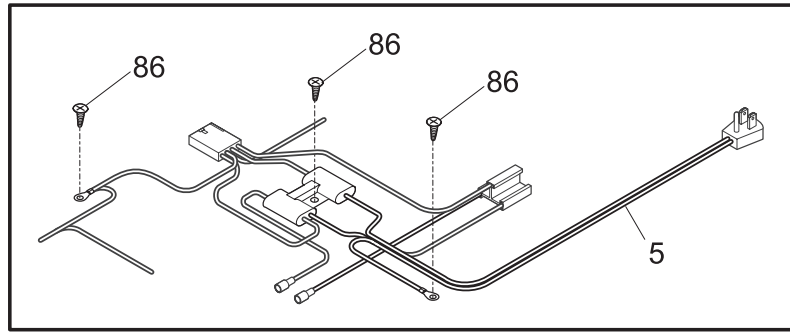

CABINET

P08C1127

CABINET

POS. NO	PART NO.	DESCRIPTION
1	216954500	Catch-lock
2	216269500	Adapter, drain hose
3	216502600	Plug, drain, interior
4	297013600	Plug, drain, exterior
6	216955505	Breaker, hinge side
7	297129200	Breaker, lock side, w/lock catch
11	216955500	Breaker, chest end, (2)
18	216707200	Knob, temp control
21 #	216714601	Control temperature
27	216629601	Screw, hex washer head, 10-16 x 0.500, tapping
28	216035200	Hinge
30	216110700	Breaker, corners
59	216916200	Basket, upper
59A	216867400	Basket, lower
62A	5304460602	Screw, cr truss head, 8-18AB x 0.750
75	216034301	Panel, access, white
100	216995201	Track-basket
150	216997400	Support, track-basket
*	297082103	Energy Guide
*	5303305324	Paint, touch-up, white

SYSTEM

P08S0354

SYSTEM

POS. NO	PART NO.	DESCRIPTION
1 #	5303925238	Condenser
4	216987500	Drier-filter
5 #	216987300	Harness-main
22	216056401	Clip-compressor mtg
27	5308002681	Grommet, compressor
28	5304464023	Support, compressor
29 #	297237300	Compressor, w/o electricals
30	297237700	Controller
32	297030500	Clip, controller
42	216232701	Washer, flat
43A	5303212614	Clip, harness mount
47	216629601	Screw, hex washer head, 10-16 x 0.500, tapping
55 #	218909912	Capacitor, run, 220 VAC, 12 microfarad
86	216036601	Screw, RWHD, 8-32A x 0.500, GX-CA