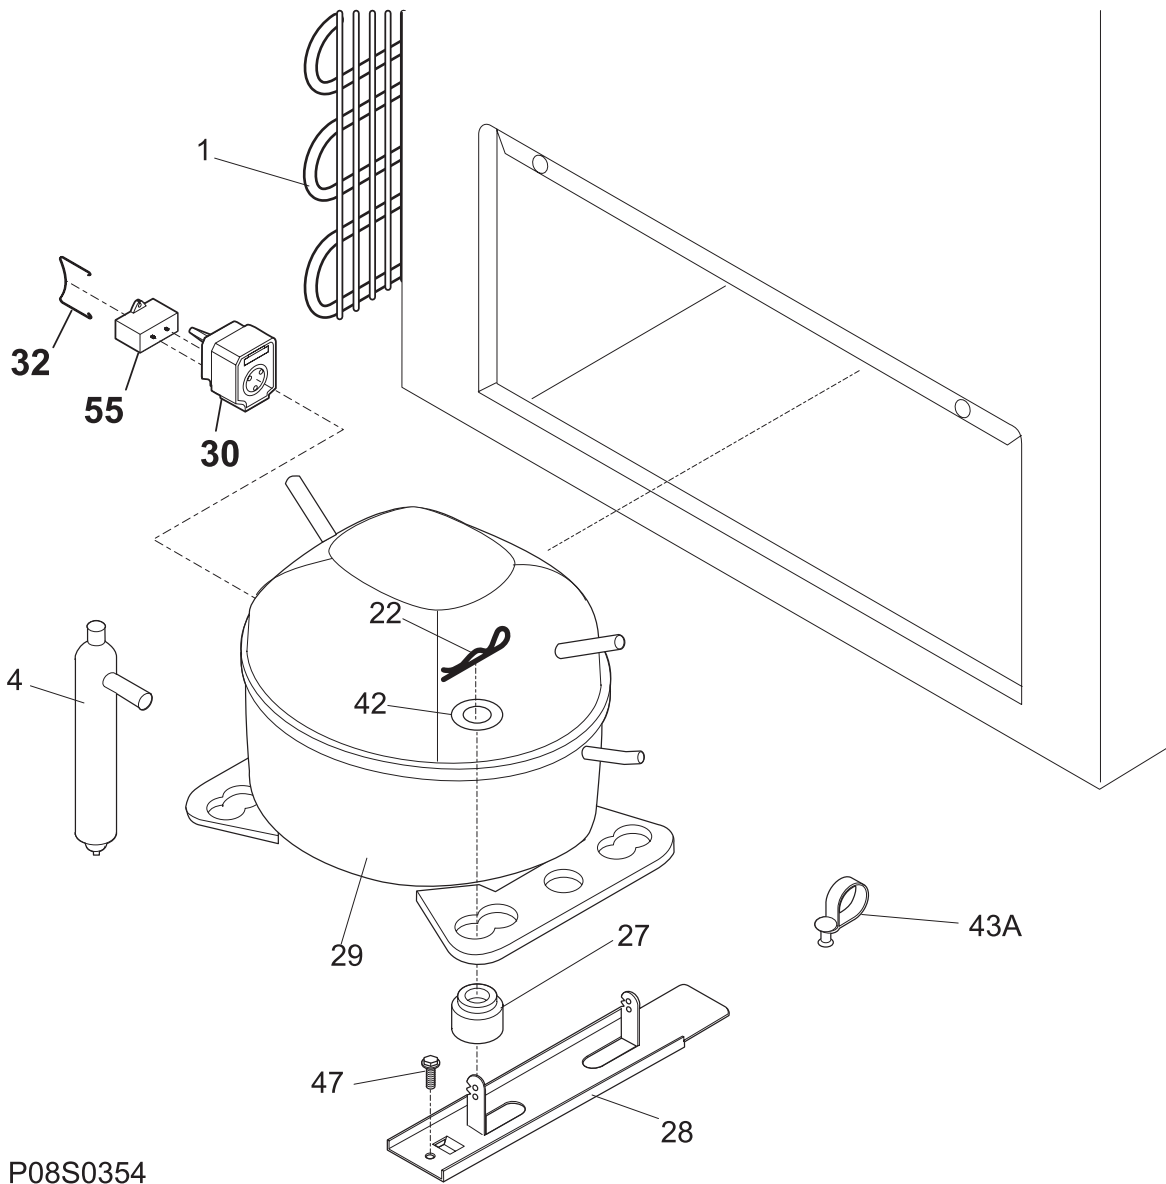

CABINET

P08C1127

CABINET

POS. NO	PART NO.	DESCRIPTION
1	216954500	Catch-lock
2	216269500	Adapter, drain hose
3	216502600	Plug, drain, interior
4	297013600	Plug, drain, exterior
6	216955505	Breaker, hinge side
7	297129200	Breaker, lock side, w/lock catch
11	216955500	Breaker, chest end, (2)
18	216707200	Knob, temp control
21 #	216714601	Control temperature
27	216629601	Screw, hex washer head, 10-16 x 0.500, tapping
28	216035200	Hinge
30	216110700	Breaker, corners
59	216916200	Basket, upper
59A	216867400	Basket, lower
62A	5304460602	Screw, cr truss head, 8-18AB x 0.750
75	216034301	Panel, access, white
100	216995201	Track-basket
150	216997400	Support, track-basket
*	297082103	Energy Guide
*	5303305324	Paint, touch-up, white

SYSTEM

P08S0354

SYSTEM

POS. NO	PART NO.	DESCRIPTION
1 #	5303925238	Condenser
4	216987500	Drier-filter
5 #	216987300	Harness-main
22	216056401	Clip-compressor mtg
27	5308002681	Grommet, compressor
28	5304464023	Support, compressor
29 #	297237300	Compressor, w/o electricals
30	297237700	Controller
32	297030500	Clip, controller
42	216232701	Washer, flat
43A	5303212614	Clip, harness mount
47	216629601	Screw, hex washer head, 10-16 x 0.500, tapping
55 #	218909912	Capacitor, run, 220 VAC, 12 microfarad
86	216036601	Screw, RWHD, 8-32A x 0.500, GX-CA