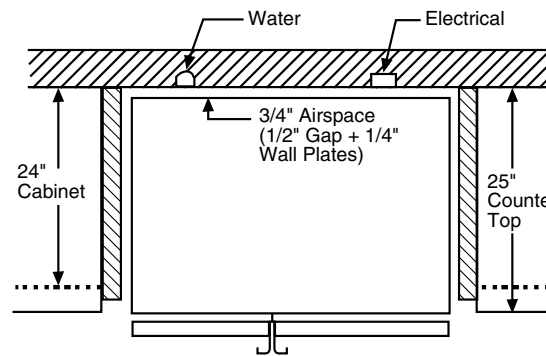

PSCF5VGX

GE Profile™ Counter-Depth 24.6 Cu. Ft. Side-By-Side Refrigerator with Integrated Dispenser

Rough-In Dimensions and Installation Information (in inches)

Installation Tips to Maximize the Built-In Look

- All wall/floor molding should be removed prior to installation.
- Water recess on rear wall recommended to prevent water line damage. 48" minimum length, 1/4" diameter water line tubing recommended.
- When possible, recess both copper water line and electrical outlet. (See local codes)
- Front and rear leveling legs are adjustable for the built-in look. (See owner's manual)

*The rough-in dimensions of 70" for 23 cu. ft. models and 72-1/2" for 25 cu. ft. models are minimum and measured from the finished floor to top of opening (or the underside of the overhead cabinets). For Models with Trim Kit: If frameless style cabinets are planned for above the refrigerator, you may need to consider adding a maximum of 1/4" (70-1/4") to height of opening for 23 cu. ft. models and 1/8" (72-5/8") for 25 cu. ft. models to allow for additional clearance between the cabinet doors and the top of refrigerator trim when the cabinet doors are in open position.

†Model PSDW3YGX is 71-3/4"

For answers to your Monogram®, GE Profile™ or GE® appliance questions, visit our website at ge.com or call GE Answer Center® service, 800.626.2000.

imagination at work

Listed by
Underwriters
Laboratories

Specification Created 12/07

210294