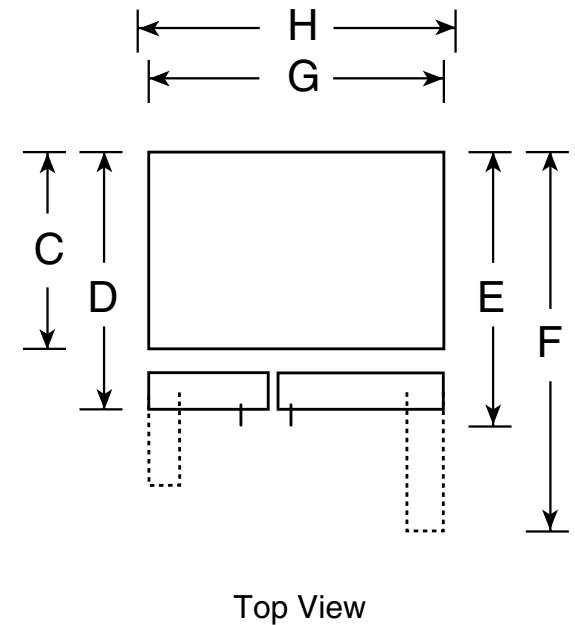

PSCF5VGX

GE Profile™ Counter-Depth 24.6 Cu. Ft. Side-By-Side Refrigerator with Integrated Dispenser

Dimensions and Installation Information (in inches)

Overall Dimensions	Height to top of hinge (in.) A	72-1/8
	Height to top of case (in.) B	71-5/8
	Case depth without door (in.) C†	23-7/8
	Case depth less door handle (in.) D†	27-1/8
	Case depth with door handle (in.) E†	29-5/8
	Depth with fresh food door open 90° (in.) F†	46
	Width (in.) G	35-3/4
	Width with door open 90° inc. door handle (in.) H	41-3/8
Air Clearances	Each side (in.)	1/8
	Top (in.)	1
	Back (in.)	1/2

†Water hook-up fits in back air clearance when calculating installation depth.

If installed against a wall, allow clearance of 13-15/16" on freezer side to remove bin.

Clearance required to remove fresh food full-size pan without disassembling is 18-5/8".

imagination at work

Specification Created 12/07

210294

PSCF5VGX

GE Profile™ Counter-Depth 24.6 Cu. Ft. Side-By-Side Refrigerator with Integrated Dispenser

Rough-In Dimensions and Installation Information (in inches)

*The rough-in dimensions of 70" for 23 cu. ft. models and 72-1/2" for 25 cu. ft. models are minimum and measured from the finished floor to top of opening (or the underside of the overhead cabinets). For Models with Trim Kit: If frameless style cabinets are planned for above the refrigerator, you may need to consider adding a maximum of 1/4" (70-1/4") to height of opening for 23 cu. ft. models and 1/8" (72-5/8") for 25 cu. ft. models to allow for additional clearance between the cabinet doors and the top of refrigerator trim when the cabinet doors are in open position.