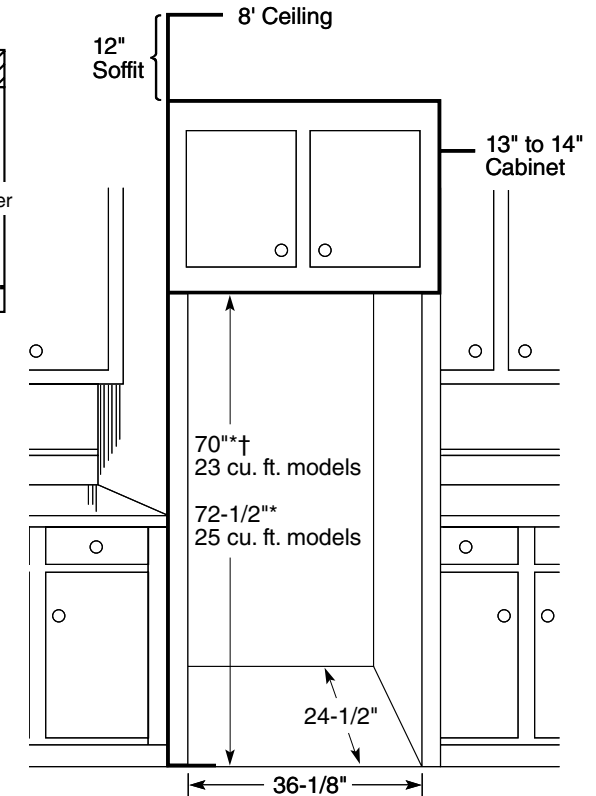

PSCF5VGX

GE Profile™ Counter-Depth 24.6 Cu. Ft. Side-By-Side Refrigerator with Integrated Dispenser

Rough-In Dimensions and Installation Information (in inches)

Installation Tips to Maximize the Built-In Look

- All wall/floor molding should be removed prior to installation.
- Water recess on rear wall recommended to prevent water line damage. 48" minimum length, 1/4" diameter water line tubing recommended.
- When possible, recess both copper water line and electrical outlet. (See local codes)
- Front and rear leveling legs are adjustable for the built-in look. (See owner's manual)

*The rough-in dimensions of 70" for 23 cu. ft. models and 72-1/2" for 25 cu. ft. models are minimum and measured from the finished floor to top of opening (or the underside of the overhead cabinets). For Models with Trim Kit: If frameless style cabinets are planned for above the refrigerator, you may need to consider adding a maximum of 1/4" (70-1/4") to height of opening for 23 cu. ft. models and 1/8" (72-5/8") for 25 cu. ft. models to allow for additional clearance between the cabinet doors and the top of refrigerator trim when the cabinet doors are in open position.

†Model PSDW3YGX is 71-3/4"

For answers to your Monogram®, GE Profile™ or GE® appliance questions, visit our website at ge.com or call GE Answer Center® service, 800.626.2000.

imagination at work

Listed by
Underwriters
Laboratories

Specification Created 12/07

210294