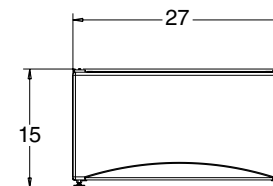

### Stacked Dimensions (in inches)

### SmartDispense™ Pedestal Dimensions (in inches)

- SPBD880JMG - Champagne
- SPBD880JMV - Vermillion Red
- SPBD880JWW - White

This optional 15" pedestal raises the door opening and height of the washer or dryer. Feet on 15" pedestal allow it to adjust to 15-3/8" height.

### Storage Pedestal Dimensions (in inches)

- SPSD157JMG - Champagne
- SPSD157JMV - Vermillion Red
- SPSD157JWW - White

This optional 15" pedestal raises the door opening and height of the washer or dryer. Feet on 15" pedestal allow it to adjust to 15-3/8" height.