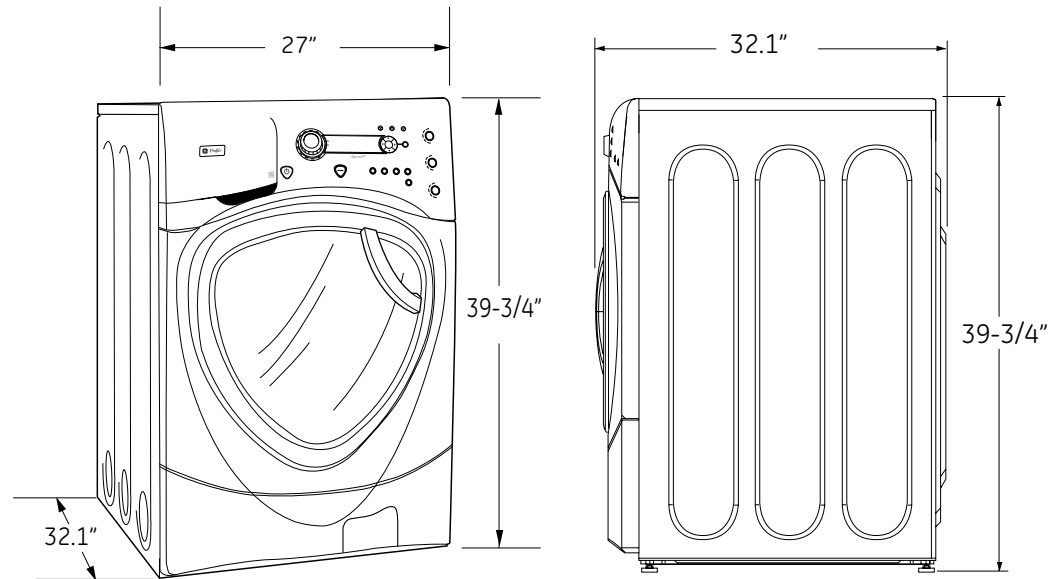

### Dimensions and Installation Information (in inches)

Electric Rating	
120V	12.0A, 60Hz

**Installation Information:** For complete information, see installation instructions packed with your washer.

For answers to your Monogram®, GE Profile™ or GE® appliance questions, visit our website at [ge.com](http://ge.com) or call GE Answer Center® service, 800.626.2000.