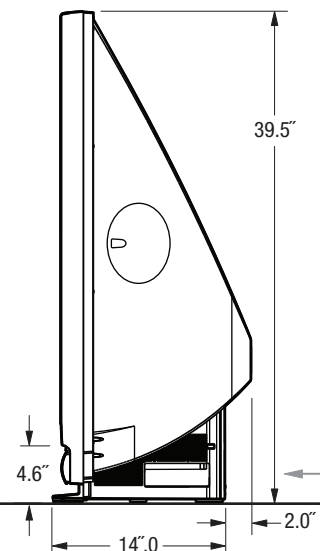

WD-65837

HOME THEATER TV

OVERALL DIMENSIONS (Approx.)

Height	Width	Depth	TV Weight	Operating Power Consumption
39.5"	58.2"	16.0"	72.2 lbs	221 W

TOP

BACK PANEL

SIDE PANEL

FRONT

LEFT SIDE

Note: Illustrations not necessarily to scale.

Descriptions and specifications subject to change without notice. The dimensions are approximate for general information when deciding the locations and placements of the product. When creating a custom-built environment for this product, please take exact measurements from the specific unit to be installed before doing any finished carpentry. When installing the unit, allow for air circulation, ventilation, and variations due to manufacturing tolerances. The cosmetic appearance of the product may vary from that depicted here. Not responsible for typographical or printed errors.