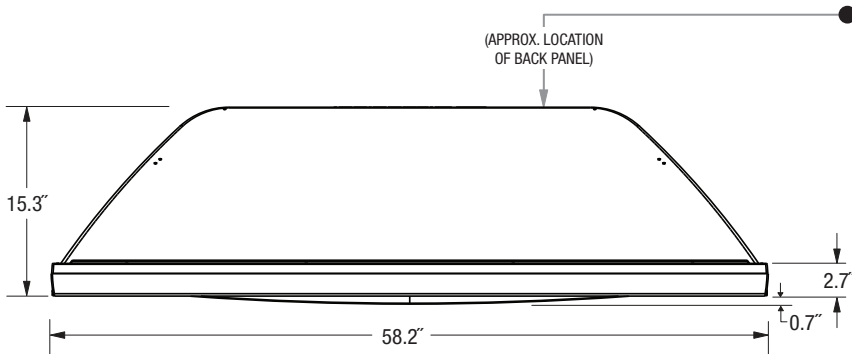

WD-65837

HOME THEATER TV

OVERALL DIMENSIONS (Approx.)

Height	Width	Depth	TV Weight	Operating Power Consumption
39.5"	58.2"	16.0"	72.2 lbs	221 W

TOP

BACK PANEL

SIDE PANEL

FRONT

LEFT SIDE

Note: Illustrations not necessarily to scale.

Descriptions and specifications subject to change without notice. The dimensions are approximate for general information when deciding the locations and placements of the product. When creating a custom-built environment for this product, please take exact measurements from the specific unit to be installed before doing any finished carpentry. When installing the unit, allow for air circulation, ventilation, and variations due to manufacturing tolerances. The cosmetic appearance of the product may vary from that depicted here. Not responsible for typographical or printed errors.