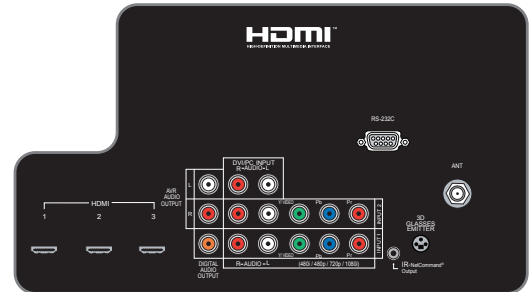

WD-65837

HOME THEATER TV

OVERALL DIMENSIONS (Approx.)

Height	Width	Depth	TV Weight	Operating Power Consumption
39.5"	58.2"	16.0"	72.2 lbs	221 W

TOP

BACK PANEL

SIDE PANEL

FRONT