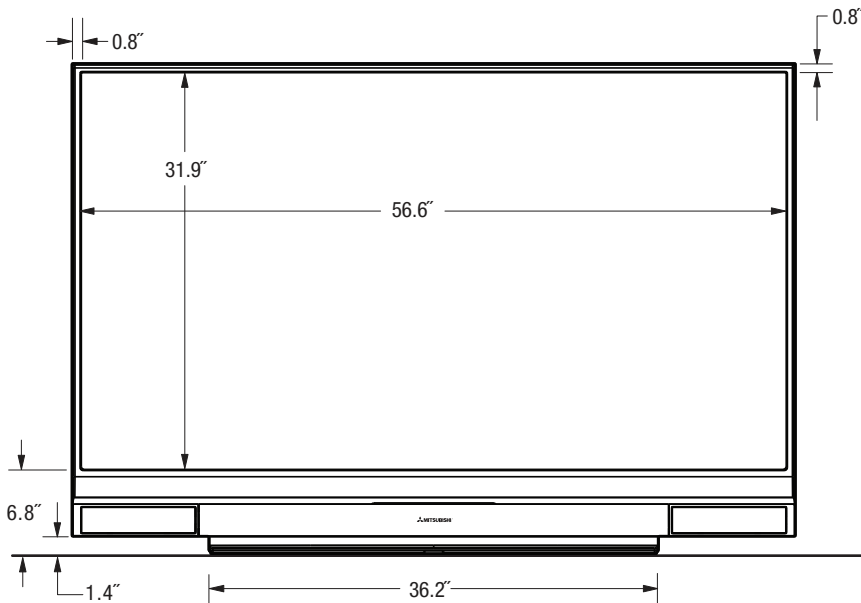

WD-65837

HOME THEATER TV

OVERALL DIMENSIONS (Approx.)

Height	Width	Depth	TV Weight	Operating Power Consumption
39.5"	58.2"	16.0"	72.2 lbs	221 W

TOP

BACK PANEL

SIDE PANEL

FRONT

LEFT SIDE

Note: Illustrations not necessarily to scale.

Descriptions and specifications subject to change without notice. The dimensions are approximate for general information when deciding the locations and placements of the product. When creating a custom-built environment for this product, please take exact measurements from the specific unit to be installed before doing any finished carpentry. When installing the unit, allow for air circulation, ventilation, and variations due to manufacturing tolerances. The cosmetic appearance of the product may vary from that depicted here. Not responsible for typographical or printed errors.