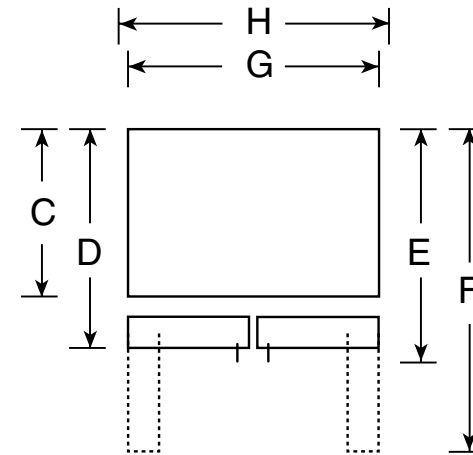

PFCF1NFY

GE Profile™ ENERGY STAR® 20.8 Cu. Ft. Bottom-Freezer Refrigerator

Dimensions and Installation Information (in inches)

Overall Dimensions	Height to top of hinge (in.) A	69-5/8
	Height to top of case (in.) B	69
	Case depth without door (in.) C	23-7/8
	Case depth less door handle (in.) D	28-1/2
	Case depth with door handle (in.) E	31
	Depth with fresh food door open 90° (in.) F	43-1/2
	Width (in.) G	35-3/4
Air Clearances	Width with door open 90° inc. door handle (in.) H	44
	Each side (in.)	1/8
	Top (in.)	1
	Back (in.)	1/2

Note:

Anti-tip bracket part number 200D8494P001 will be shipped with every counter-depth model

For answers to your Monogram,® GE Profile™ or GE® appliance questions, visit our website at ge.com or call GE Answer Center® service, 800.626.2000.