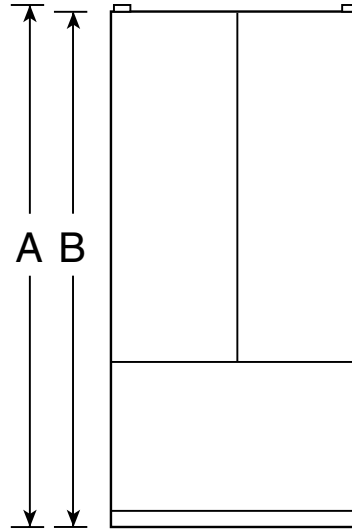

PFSS6PKX

GE Profile™ ENERGY STAR® 25.5 Cu. Ft. Bottom-Freezer Drawer Refrigerator

Dimensions and Installation Information (in inches)

Overall Dimensions	Height to top of hinge (in.) A	70
	Height to top of case (in.) B	68-1/2
	Case depth without door (in.) C	29-1/8
	Case depth less door handle (in.) D	32-7/8
	Case depth with door handle (in.) E	35-5/8
	Depth with fresh food door open 90° (in.) F	47-3/4
	Width (in.) G	35-3/4
	Width with door open 90° inc. door handle (in.) H	44-1/2
Air Clearances	Each side (in.)	1/8
	Top (in.)	1
	Back (in.)	1