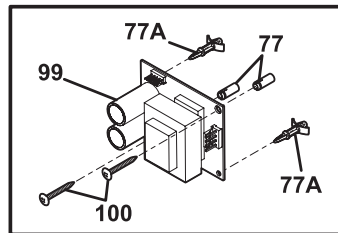

### CONTROL PANEL

CE30EW85GPS1

**CONTROL PANEL**

---

POS. NO	PART NO.	DESCRIPTION
19	7318244830	Control Panel, assembly, w/stainless trm
20 #	7316516551	Controller, electronic, dual oven, ES610W6
20*	7316524400	Screw, control mtg, 6-32 x .25, (5)
68	7318237220	Housing, top/control
69	7318237320	Shield, control
77	7316247900	Spacer, power board
77A	7316114100	Spacer, (4)
97 #	7316443926	Board, relay, dual oven
99 #	7316535200	Board, power supply, 8V, (2)
100	75303297477	Screw, 6-20 x 1 1/4
* #	7318370349	Wiring Harness, 8V power board
*	75303211311	Screw, 8 x 0.500