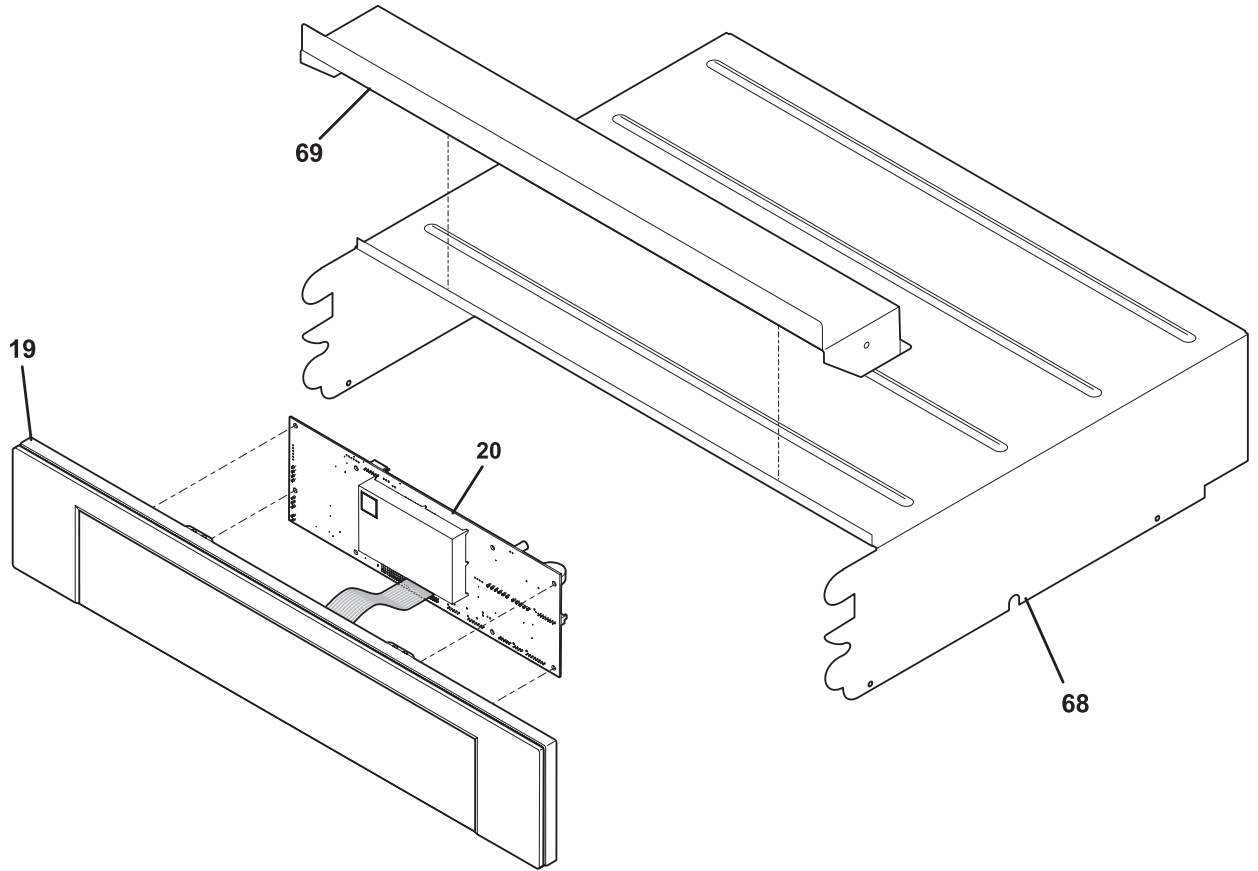

### CONTROL PANEL

CE30EW85GPS1

**CONTROL PANEL**

---

POS. NO	PART NO.	DESCRIPTION
19	7318244830	Control Panel, assembly, w/stainless trm
20 #	7316516551	Controller, electronic, dual oven, ES610W6
20*	7316524400	Screw, control mtg, 6-32 x .25, (5)
68	7318237220	Housing, top/control
69	7318237320	Shield, control
77	7316247900	Spacer, power board
77A	7316114100	Spacer, (4)
97 #	7316443926	Board, relay, dual oven
99 #	7316535200	Board, power supply, 8V, (2)
100	75303297477	Screw, 6-20 x 1 1/4
* #	7318370349	Wiring Harness, 8V power board
*	75303211311	Screw, 8 x 0.500