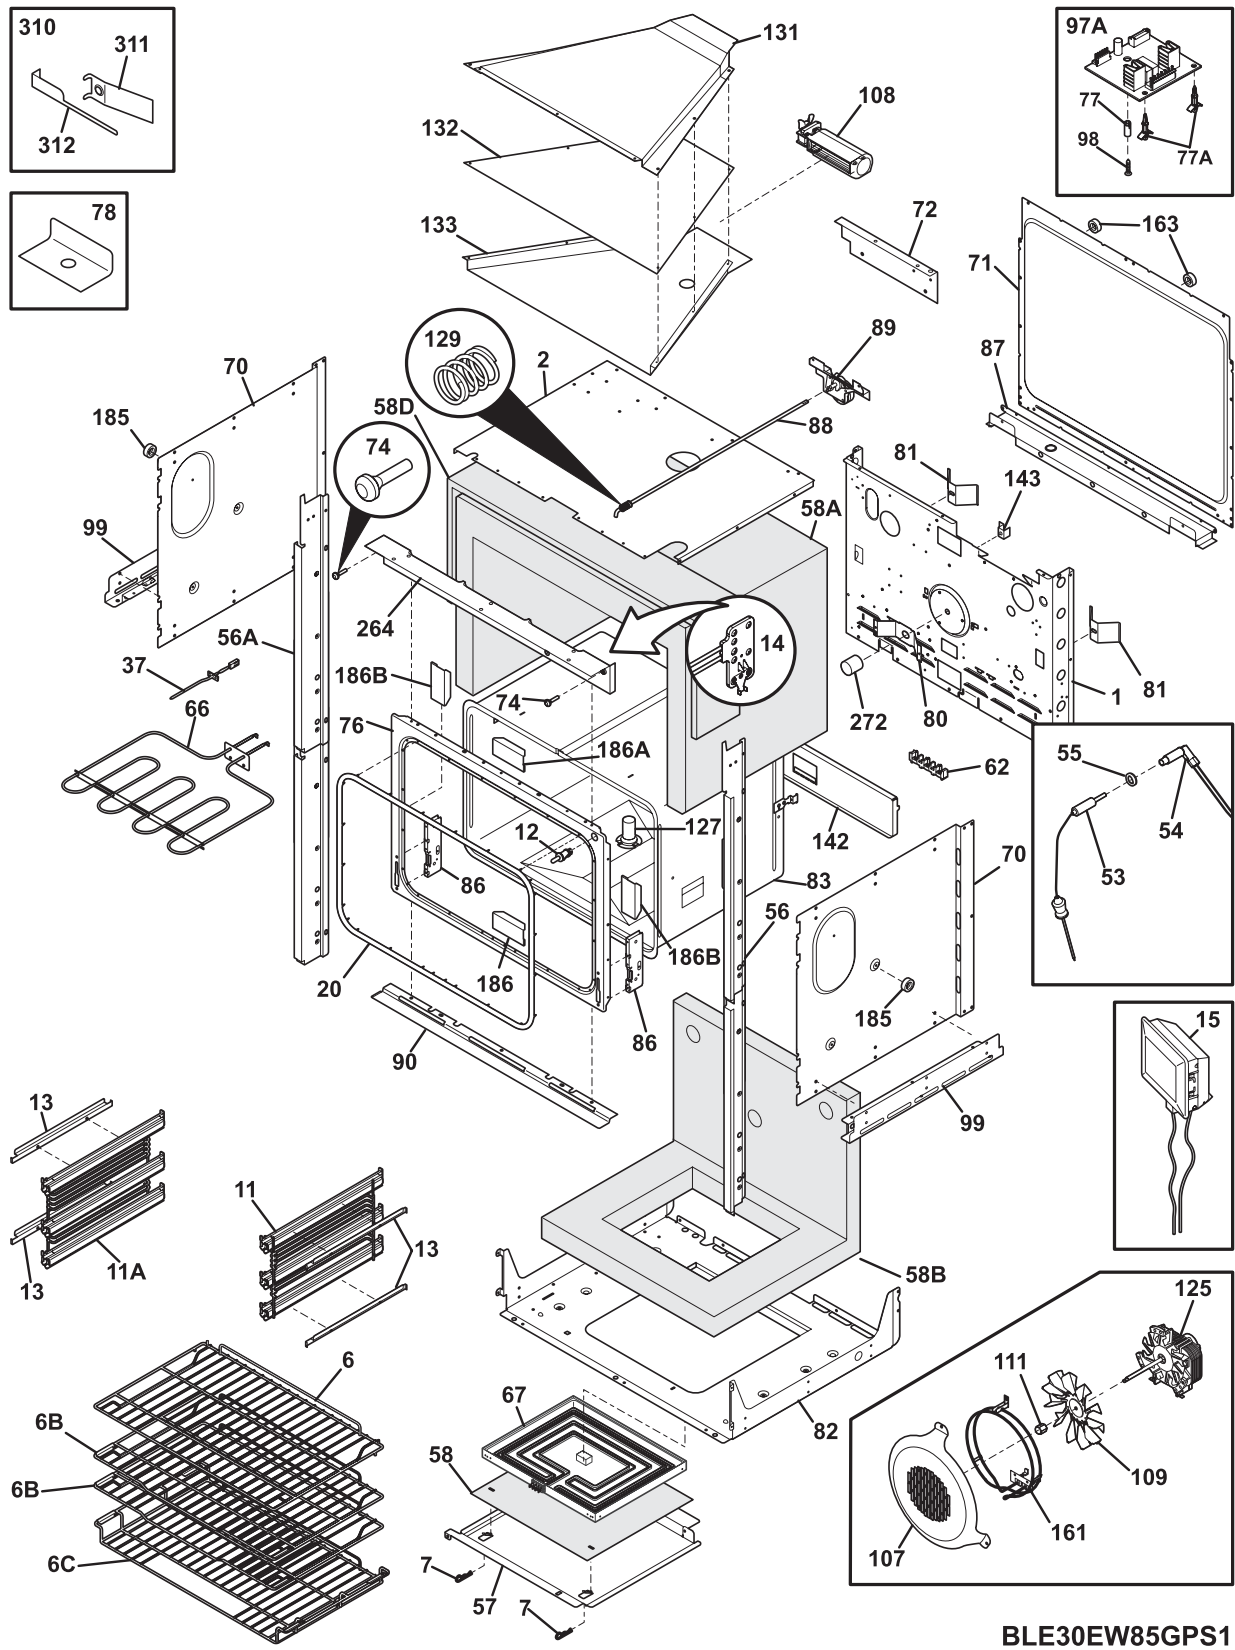

LOWER OVEN

BLE30EW85GPS1

LOWER OVEN

POS. NO	PART NO.	DESCRIPTION
1	7318259220	Back, main
2	7318376700	Shield, oven top
6	7318240103	Shelf, oven, fixed
6B	7318345404	Shelf, oven, extendable, (2)
6C	7318345410	Shelf, oven, extendable
7	7318368300	Pin, locking, (2)
11	7318240014	Glide & Support assy, oven shelves, RH
11A	7318240015	Glide & Support assy, oven shelves, LH
12	7316445501	Switch, oven light, door frame
* #	7318370377	Wiring Harness, door switch
13	7318603913	Bracket, ladder mtg., (4)
13*	75304456367	Rivet, ladder bracket, (8)
14	7318903403	Switch, rack sensing
15	7318241002	Lamp, oven, (2), halogen
20	7318239001	Gasket, oven door
37 #	7316217002	Probe, oven temp
37*	7318373001	Bracket, receptacle, temp probe
37*	75304435874	Plate, covering, probe
53 #	7318601302	Probe, meat temp
54 #	7318601206	Receptacle, probe
55	7316247700	Nut, mounting, (2)
56	7318283122	Trim, side, black, RH
56A	7318283123	Trim, side, black, LH
57	7318361610	Panel, service
*	708016432	Screw, truss head, 8-18 x 0.375
58	7318330501	Insulation, service panel, 12.47 x 14.77
58A	7318386100	Insulation, oven wrapper
58B	7318362100	Insulation, rear & bottom, oven wrapper
58D	7318362124	Insulation, 26 x 9.5 x .5
62	7316056000	Terminal Block
62*	75303323139	Screw, 10-24 x 0.906
62*	75303323144	Nut, 10-32
66 #	7318255806	Element, broil, 4000W
67 #	7318601601	Element, hidden bake
* #	7318231838	Wiring Harness, bake element
70	7318259102	Shield, insulation, sides, (2)
71	7318376800	Panel, rear box
72	7318377100	Cover, main back
74	7318283600	Bumper
76	7318056241	Front, oven
77	7316247900	Spacer, power board
77A	7316114100	Spacer, (4)
78	7318243601	Bracket, stopping
80	75303320846	Plate, oven mtg
81	7318192400	Spring, oven
82	7318258730	Shield, insulation, lower
83	7318386001	Liner, oven assy
86	7318241406	Receptacle, hinge, (2)
86*	75304461333	Screw, 10-32 x 17/32
87	7318260600	Bracket, cable mtg.
*	75303323136	Screw ground