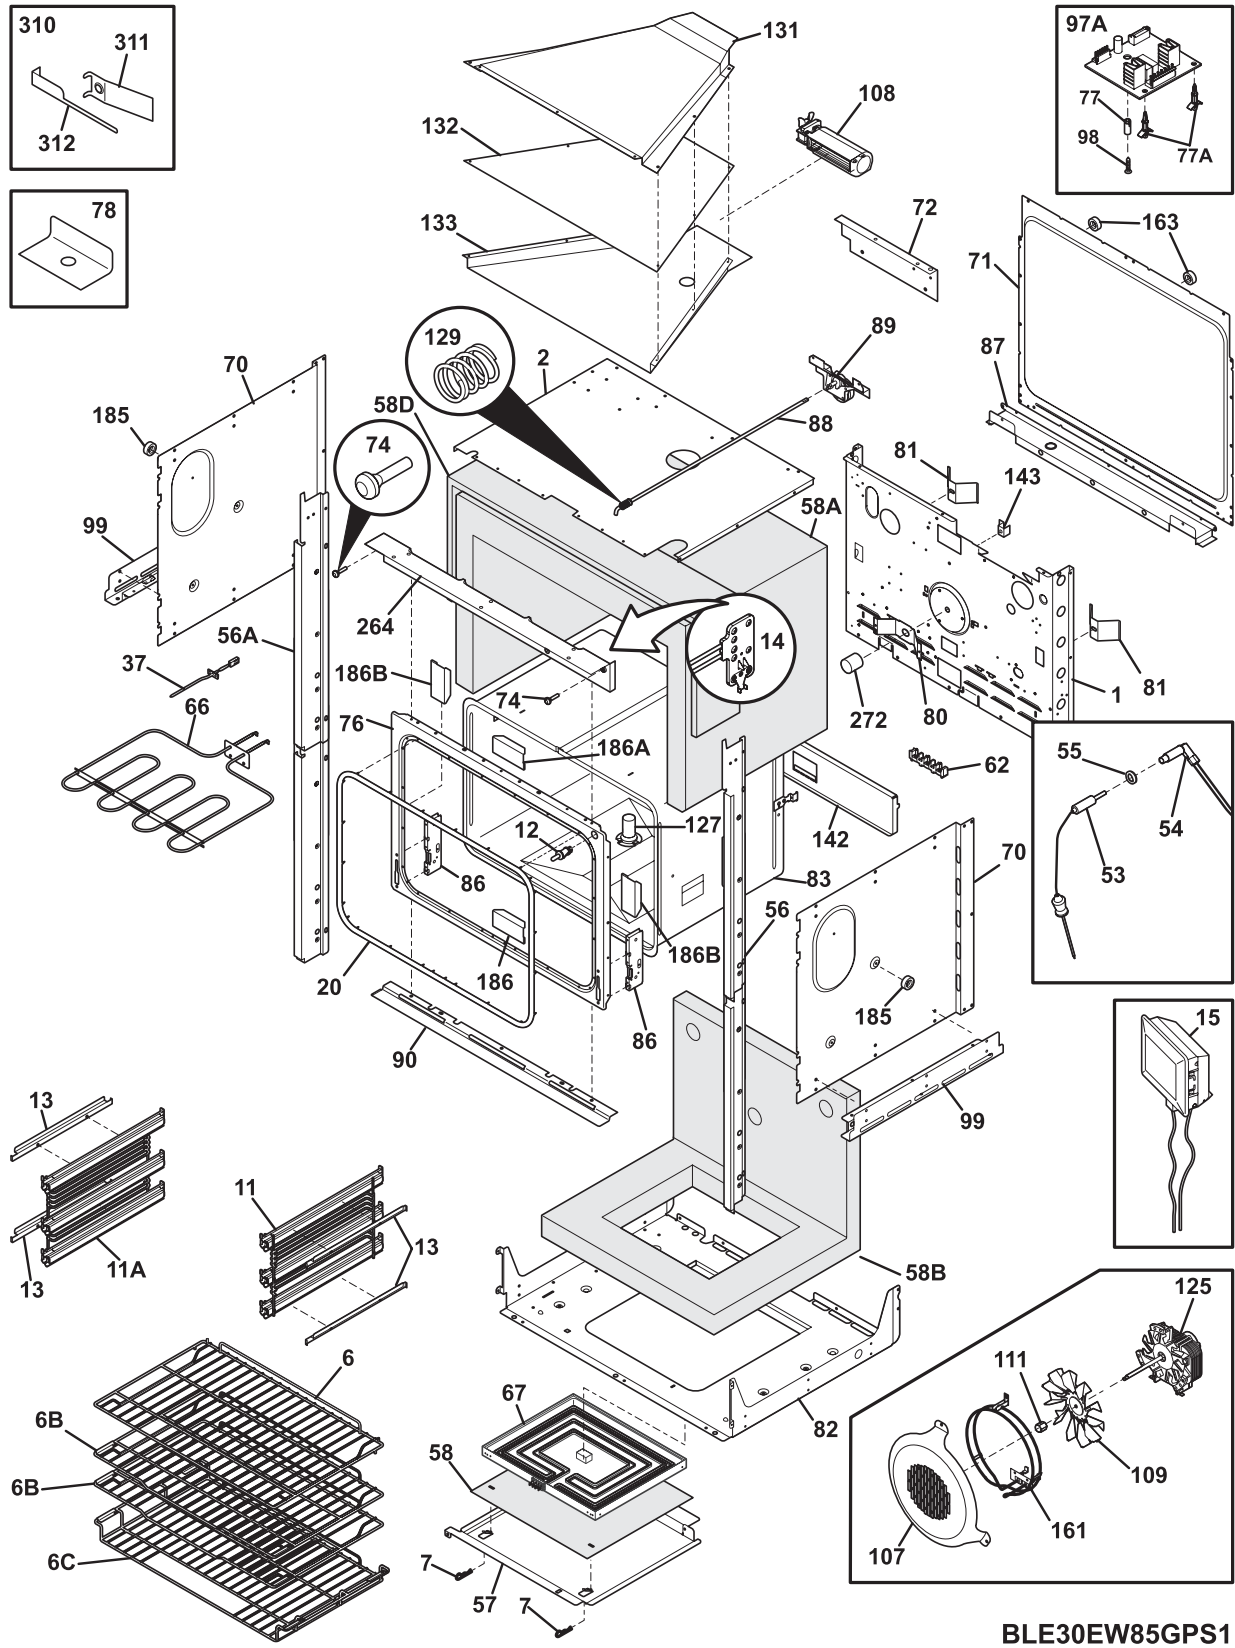

LOWER OVEN

BLE30EW85GPS1

LOWER OVEN

POS. NO	PART NO.	DESCRIPTION
88	7318250203	Rod, latch, w/bushing
88*	7318167300	Clip, rod
89 #	7318095965	Motor, latch assy, w/brkt & switch
*	75303316982	Foam seal, (2)
90	7318370403	Bracket, gutter, black
97A#	7316519200	Board, variable speed
98	75303297477	Screw, 6-20 x 1 1/4
99	7318256203	Bracket, side, bottom, (2)
107	7318906601	Cover, fan
108#	7318073019	Motor, blower
109	7318398300	Fan Blade
111	7318399800	Nut-fan retainer
125#	7318398200	Motor, fan
127	7318357003	Adapter Assembly, w/vent tube, and catalyst
129	75303311164	Spring
131	7318376911	Channel, air, upper
132	7318237603	Divider, air channel
133	7318237501	Channel, air, lower
142	7318123910	Deflector
143	7318172904	Support, wire
161#	7318255507	Element, convection, 1600 W
163	7318531703	Spacer, (2)
185	7318531800	Spacer, oven shield, (2)
186	7318236901	Bracket, oven, lower
*	75304436875	Screw, 8-18 X 1/2, black
186A	7318237001	Bracket, oven, upper
186B	7318237101	Bracket, oven, side, (2)
264	7318278511	Trim, vent
272	7318249403	Tube, protector
310	75304435864	Kit, cabinet mtg, w/instructions
311	7318246000	Bracket, cabinet mtg
311*	75304438005	Screw, 6 x 1, black
312	7318246702	Tool, cabinet bracket, RH
312	7318246703	Tool, cabinet bracket, LH
* #	7318394443	Box & wires assy
* #	7318532109	Wiring Harness, main, lower oven
* #	7318370364	Wiring Harness, power board, to triac
* #	7318370396	Wiring Harness, communication, lower oven, main
*	75303211311	Screw, 8 x 0.500
*	75303311306	Screw, 8-18 x 0.375, (8)
*	75303323129	Screw, 8 X 0.750
*	75303323277	Screw, 8-18 X 13/32
*	75303324184	Screw, 8-18 x 5/16, black, (4)
*	75304415832	Screw, 8-18 x 0.406