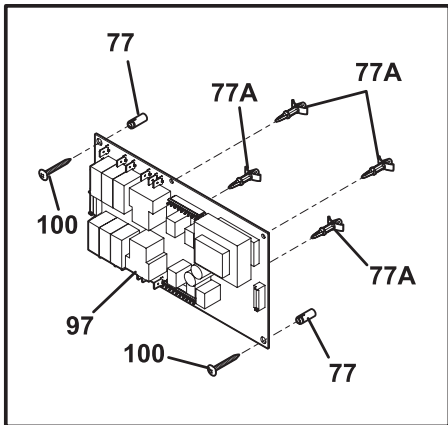

### CONTROL PANEL

CE30EW85GPS1

**CONTROL PANEL**

---

POS. NO	PART NO.	DESCRIPTION
19	7318244830	Control Panel, assembly, w/stainless trm
20 #	7316516551	Controller, electronic, dual oven, ES610W6
20*	7316524400	Screw, control mtg, 6-32 x .25, (5)
68	7318237220	Housing, top/control
69	7318237320	Shield, control
77	7316247900	Spacer, power board
77A	7316114100	Spacer, (4)
97 #	7316443926	Board, relay, dual oven
99 #	7316535200	Board, power supply, 8V, (2)
100	75303297477	Screw, 6-20 x 1 1/4
* #	7318370349	Wiring Harness, 8V power board
*	75303211311	Screw, 8 x 0.500