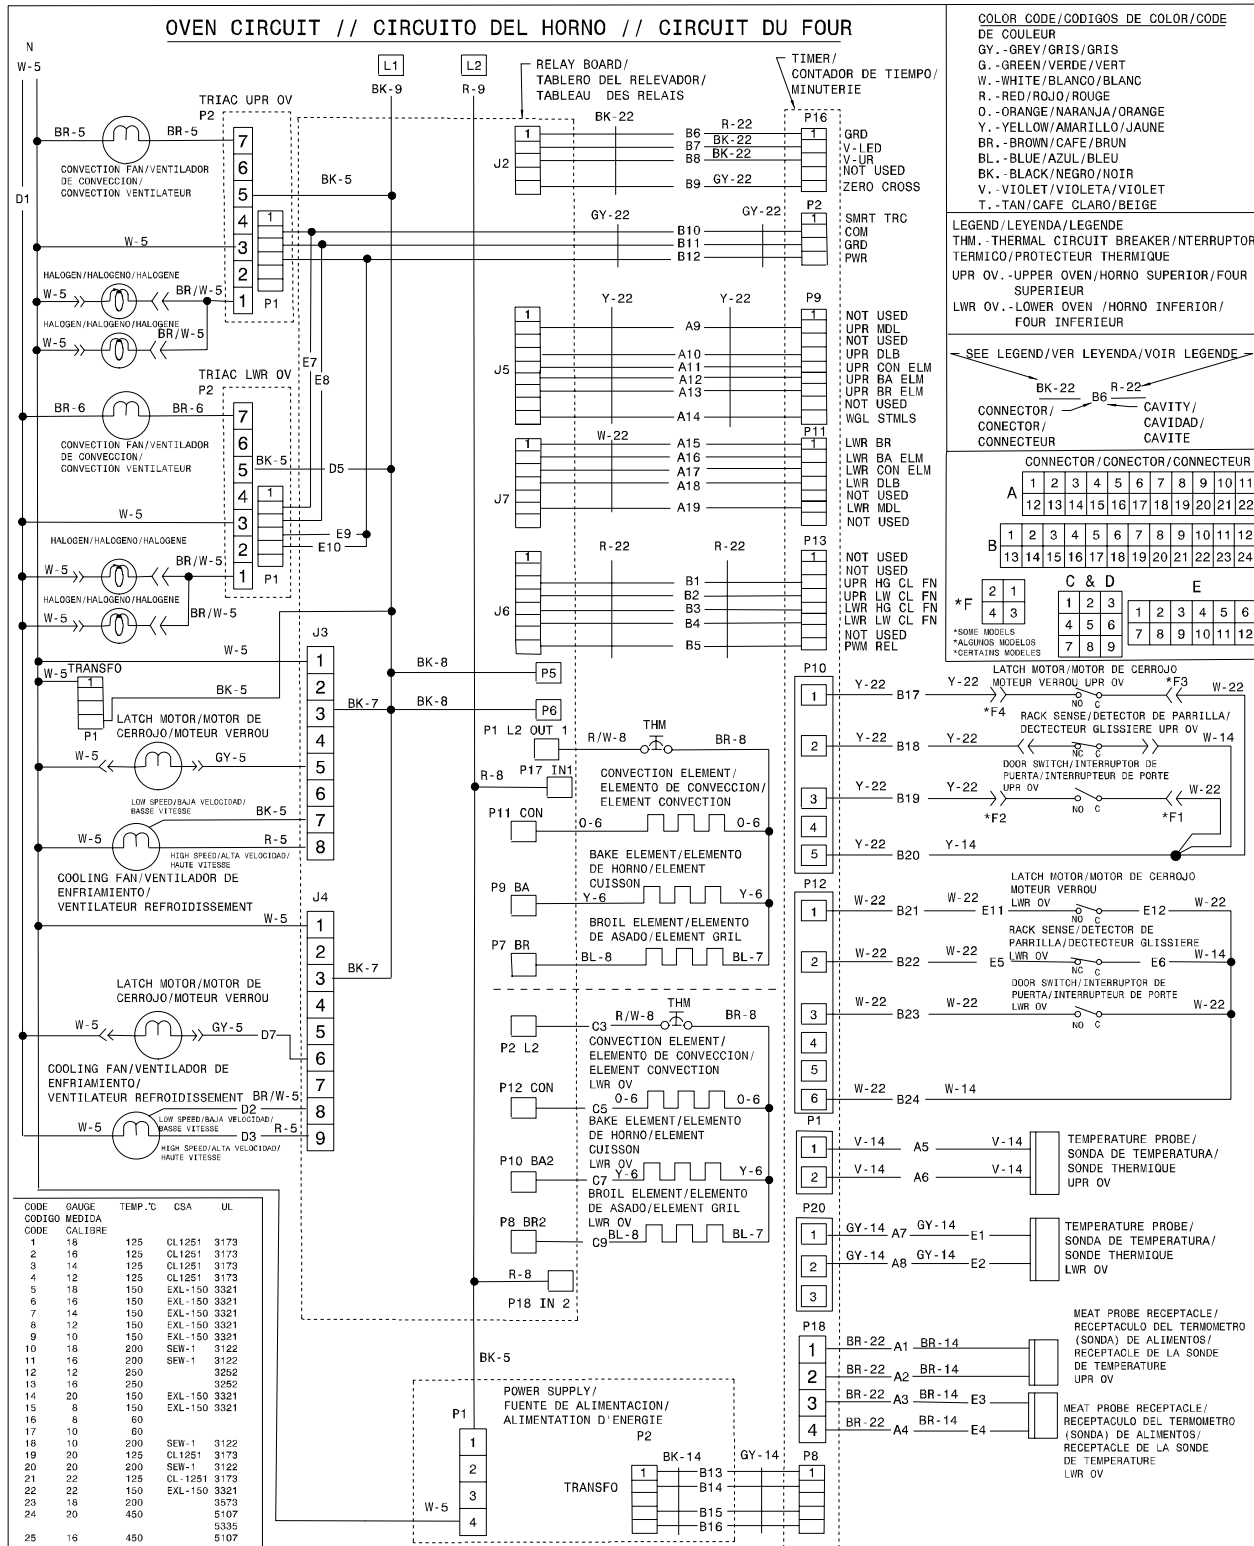

DOORS

POS. NO	PART NO.	DESCRIPTION
3	7318235902	Door Front Assembly, w/glass, stainless, w/frame
4	7318238314	Holder, glass, top
8	7318238020	Glass, door, middle, (2)
10	75304436876	Screw & Washer, handle mtg., 10-24 x 1/2
16	7318237920	Glass, oven interior
18	7318377501	Seal, middle glass, (2)
21	7318369410	Spacer, handle
23	7318244304	Hinge Assy, (2)
*	75304437044	Screw, 10-32 x 1/4, black, (4)
24	7318390401	Trim, door, black, lower
29	75304436441	Bumper, base, (4)
32	7318382601	Deflector, middle glass, (2)
39	7318238904	Handle, oven door, stainless
40	7318377400	Bracket, glass holder
193	7316210800	Plug, button
*	7318163602	Cleaner, stainless steel
*	75304436875	Screw, 8-18 X 1/2, black
*	75304443263	Screw, 6-20 x 3/8, black

WIRING DIAGRAM

CAUTION: DISCONNECT POWER BEFORE SERVICING UNIT.
ATENCION: CORTAR LA CORRIENTE ANTES DE REALIZAR EL MANTENIMIENTO DEL ELECTRODOMESTICO.
ATTENTION: COUPEZ L'ALIMENTATION AVANT D'EFFECTUER LA REPARATION.

318046124 REV:J