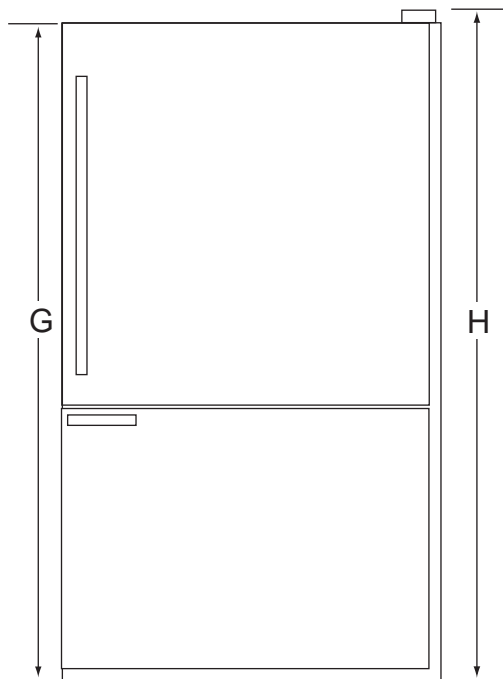

Amana®

BOTTOM-FREEZER REFRIGERATOR

19 Cu. Ft. Model w/Standard Freezer Door

Dimensions

| ■ | Inches □ | Centimeters |
|------------------|----------|-------------|
| A □ | 29 5/8 □ | 75.2 |
| B ¹ □ | 33 □ | 83.6 |
| C ² □ | 30 3/4 □ | 78.1 |
| D □ | 28 □ | 71.1 |
| E ³ □ | 59 □ | 149.9 |
| F ⁴ □ | 31 5/8 □ | 88.3 |
| G ⁵ □ | 65 5/8 □ | 166.7 |
| H ⁶ □ | 66 7/8 □ | 169.9 |

Notes:

1. □ Depth including door handle.
2. □ Depth excluding door handle.
3. □ Depth with doors open 90° .
4. □ Width with doors open 90°
□ including door handle.
5. □ Height excluding door hinge.
6. □ Height including door hinge.