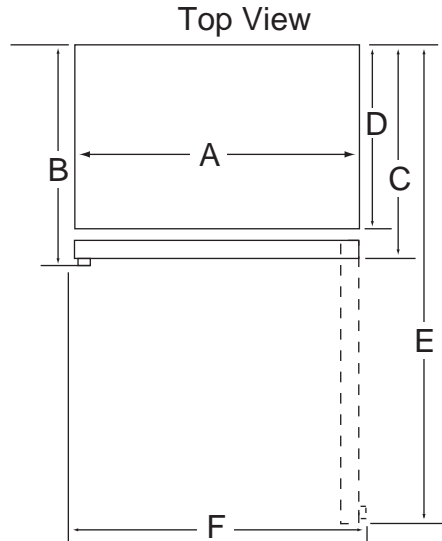

Amana®

BOTTOM-FREEZER REFRIGERATOR

19 Cu. Ft. Model w/Standard Freezer Door

Dimensions

| ■ | Inches □ | Centimeters |
|------------------|----------|-------------|
| A □ | 29 5/8 □ | 75.2 |
| B ¹ □ | 33 □ | 83.6 |
| C ² □ | 30 3/4 □ | 78.1 |
| D □ | 28 □ | 71.1 |
| E ³ □ | 59 □ | 149.9 |
| F ⁴ □ | 31 5/8 □ | 88.3 |
| G ⁵ □ | 65 5/8 □ | 166.7 |
| H ⁶ □ | 66 7/8 □ | 169.9 |

Notes:

1. □ Depth including door handle.
2. □ Depth excluding door handle.
3. □ Depth with doors open 90° .
4. □ Width with doors open 90°
□ including door handle.
5. □ Height excluding door hinge.
6. □ Height including door hinge.