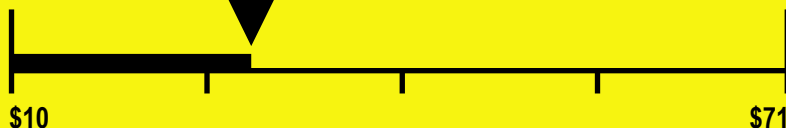

## Estimated Yearly Operating Cost (when used with an electric water heater)

**\$29**

Cost Range of Similar Models

**274** kWh

Estimated Yearly Electricity Use

**\$17**

Estimated Yearly Operating Cost  
(when used with a natural gas water heater)