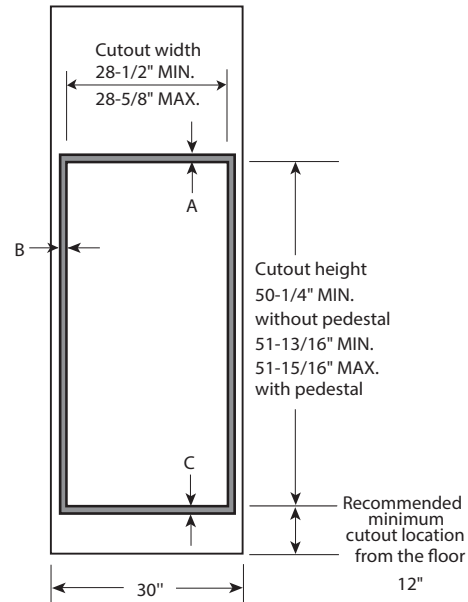

JT3500DF

GE Appliances 30" Built-In Double Wall Oven

DIMENSIONS AND INSTALLATION INFORMATION (IN INCHES)

NOTE: Cabinets installed adjacent to wall ovens must have an adhesion spec of at least a 194°F temperature rating.

Door handle protrudes 3" from door face. Cabinets and drawers on adjacent 45° and 90° walls should be placed to avoid interference with the handle.

Electric wall ovens are not approved for installation with a plug and receptacle. They must be hard wired in accordance with installation instructions.

INSTALLATION INFORMATION:

Before installing, consult installation instructions packed with product for current dimensional data.

KW RATING	
240V	8.4
208V	6.5
BREAKER SIZE	
240V	40 Amps
208V	40 Amps

	JT3500
Cabinet	30"
A – Overlap of oven at top of cutout	1"
B – Overlap of oven over side of edges of cutout	3/4"
C – Overlap of oven at bottom of cutout	1-1/4"
Oven	
D – Install depth	23-1/2"
E – Overall height with trim	53"
F – Overall width	29-3/4"

For answers to your Monogram, GE Café™ Series, GE Profile™ Series or GE Appliances product questions, visit our website at geappliances.com or call GE Answer Center® Service, 800.626.2000.