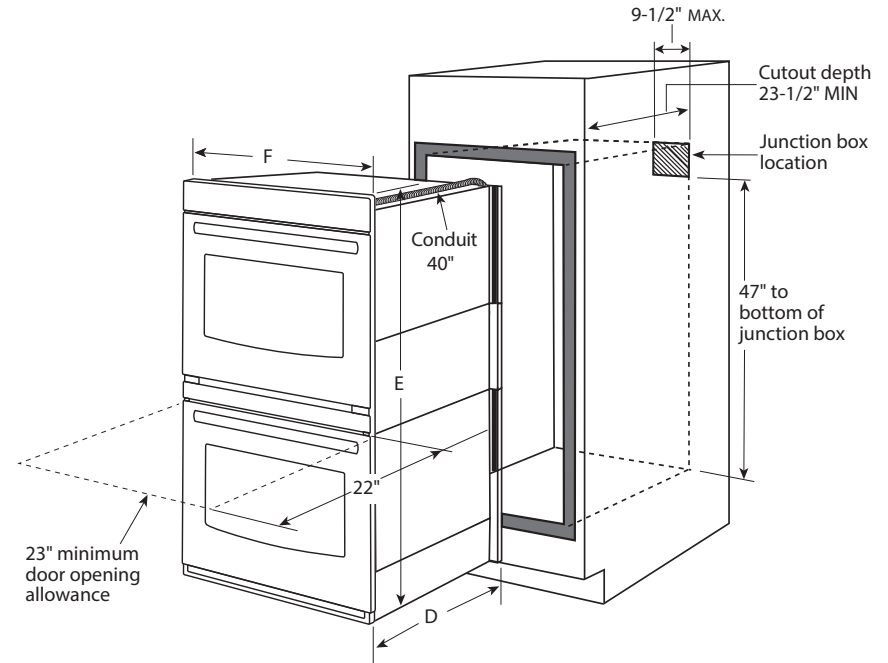

JT3500DF

GE Appliances 30" Built-In Double Wall Oven

DIMENSIONS AND INSTALLATION INFORMATION (IN INCHES)

NOTE: Cabinets installed adjacent to wall ovens must have an adhesion spec of at least a 194°F temperature rating.

Door handle protrudes 3" from door face. Cabinets and drawers on adjacent 45° and 90° walls should be placed to avoid interference with the handle.

Electric wall ovens are not approved for installation with a plug and receptacle. They must be hard wired in accordance with installation instructions.

INSTALLATION INFORMATION:

Before installing, consult installation instructions packed with product for current dimensional data.

KW RATING	
240V	8.4
208V	6.5
BREAKER SIZE	
240V	40 Amps
208V	40 Amps

	JT3500
Cabinet	30"
A – Overlap of oven at top of cutout	1"
B – Overlap of oven over side of edges of cutout	3/4"
C – Overlap of oven at bottom of cutout	1-1/4"
Oven	
D – Install depth	23-1/2"
E – Overall height with trim	53"
F – Overall width	29-3/4"

For answers to your Monogram, GE Café™ Series, GE Profile™ Series or GE Appliances product questions, visit our website at geappliances.com or call GE Answer Center® Service, 800.626.2000.