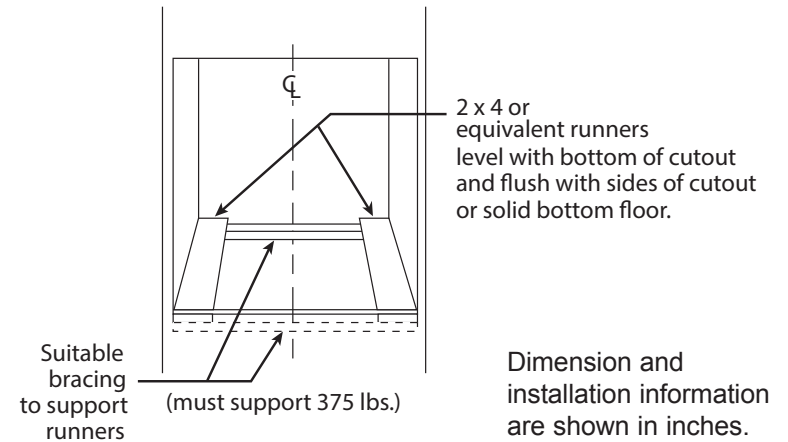

JT3500DF

GE Appliances 30" Built-In Double Wall Oven

DIMENSIONS AND INSTALLATION INFORMATION (IN INCHES)

NOTE: Cabinets installed adjacent to wall ovens must have an adhesion spec of at least a 194°F temperature rating.

Door handle protrudes 3" from door face. Cabinets and drawers on adjacent 45° and 90° walls should be placed to avoid interference with the handle.

Electric wall ovens are not approved for installation with a plug and receptacle. They must be hard wired in accordance with installation instructions.

INSTALLATION INFORMATION:

Before installing, consult installation instructions packed with product for current dimensional data.

KW RATING	
240V	8.4
208V	6.5
BREAKER SIZE	
240V	40 Amps
208V	40 Amps

	JT3500
Cabinet	30"
A – Overlap of oven at top of cutout	1"
B – Overlap of oven over side of edges of cutout	3/4"
C – Overlap of oven at bottom of cutout	1-1/4"
Oven	
D – Install depth	23-1/2"
E – Overall height with trim	53"
F – Overall width	29-3/4"

For answers to your Monogram, GE Café™ Series, GE Profile™ Series or GE Appliances product questions, visit our website at geappliances.com or call GE Answer Center® Service, 800.626.2000.