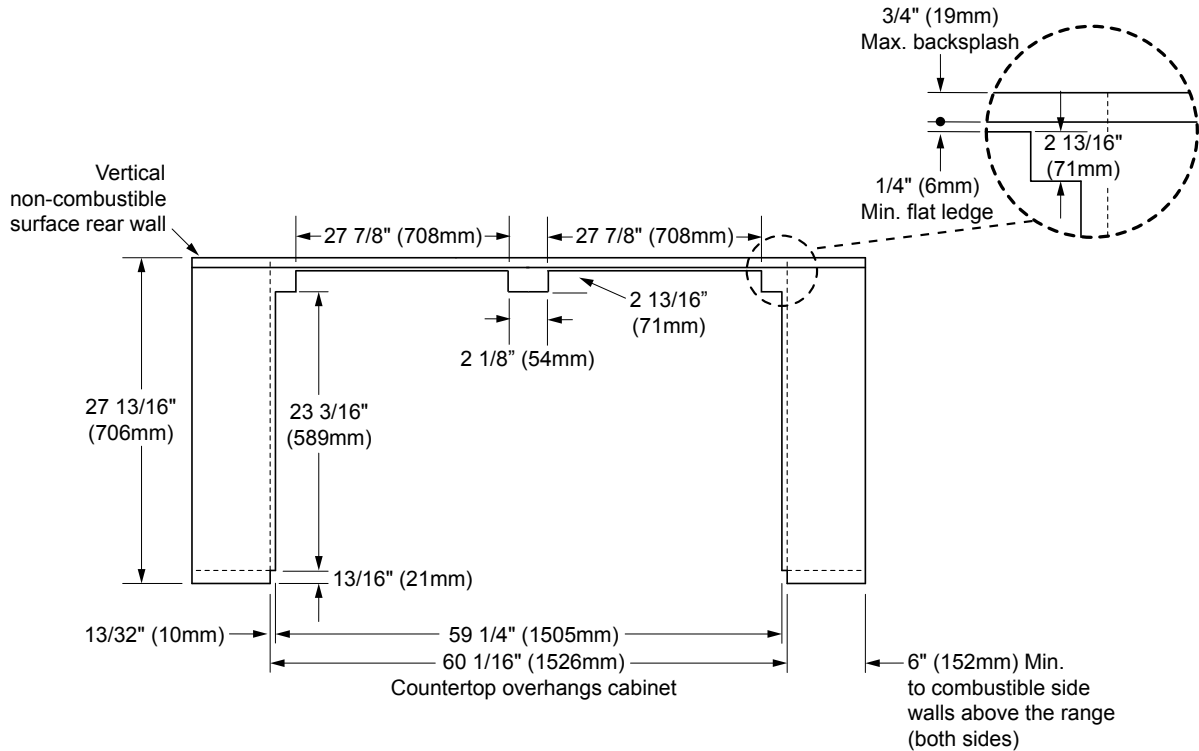

COMBINATION INSTALLATIONS

081705

Slim Raised Vent/ 60" Epicure™ Range

1/1

PLANNING GUIDE

ERV/PRV30 WITH EPICURE™ 60" RANGE
SLIDE-IN, SELF-RIMMING INSTALLATION WITH SIDE PANELS AND BACKGUARD REMOVED
 (Top View)

ERV/PRV30 WITH EPICURE™ 60" RANGE
SLIDE-IN, SELF-RIMMING INSTALLATION USING 3" SIDE PANELS, BACKGUARD REMOVED
 (Top View)