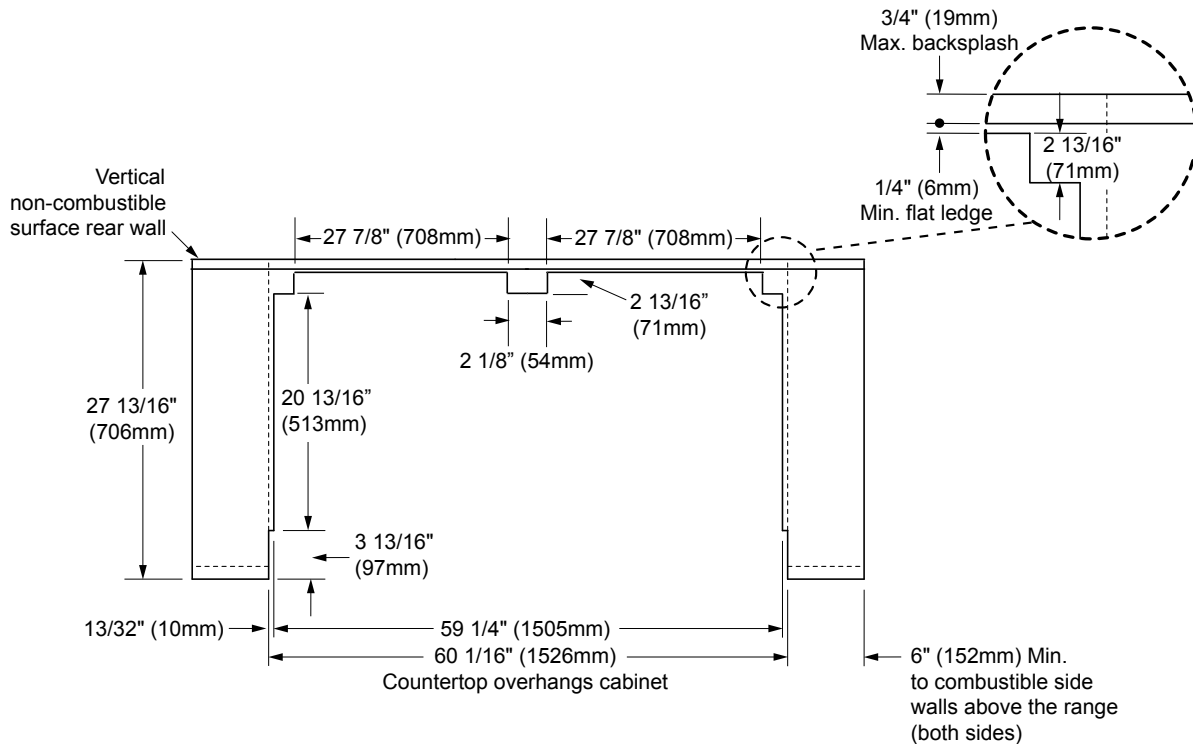

COMBINATION INSTALLATIONS

081705

Slim Raised Vent/ 60" Epicure™ Range

1/1

PLANNING GUIDE

ERV/PRV30 WITH EPICURE™ 60" RANGE
SLIDE-IN, SELF-RIMMING INSTALLATION WITH SIDE PANELS AND BACKGUARD REMOVED
 (Top View)

ERV/PRV30 WITH EPICURE™ 60" RANGE
SLIDE-IN, SELF-RIMMING INSTALLATION USING 3" SIDE PANELS, BACKGUARD REMOVED
 (Top View)