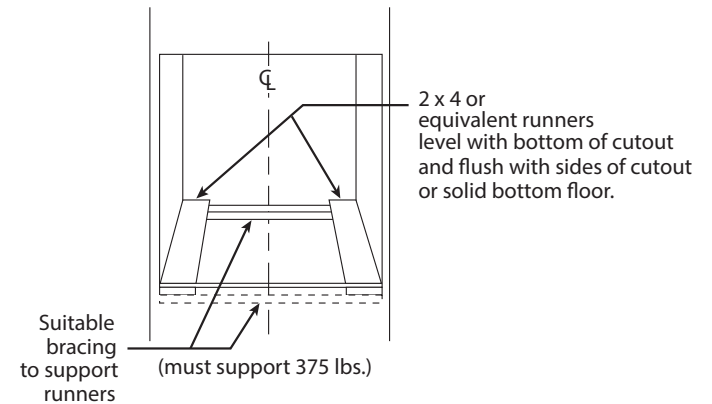

JK5500DF

GE 27" Built-In Double Convection Wall Oven

DIMENSIONS AND INSTALLATION INFORMATION (IN INCHES)

NOTE: Cabinets installed adjacent to wall ovens must have an adhesion spec of at least a 194°F temperature rating.

Door handle protrudes 3" from door face. Cabinets and drawers on adjacent 45° and 90° walls should be placed to avoid interference with the handle.

Electric wall ovens are not approved for installation with a plug and receptacle. They must be hard wired in accordance with installation instructions.

INSTALLATION INFORMATION: Before installing, consult installation instructions packed with product for current dimensional data.

KW RATING	
240V	7.2
208V	5.4
BREAKER SIZE	
240V	30 Amps
208V	30 Amps

JK5500

Cabinet	27"
A - Overlap of oven at top of cutout	1"
B - Overlap of oven over side of edges of cutout	1"
C - Overlap of oven at bottom of cutout	1"
Oven	
D - Install depth	23-1/2"
E - Overall height with trim	51-1/8"
F - Overall width	26-3/4"