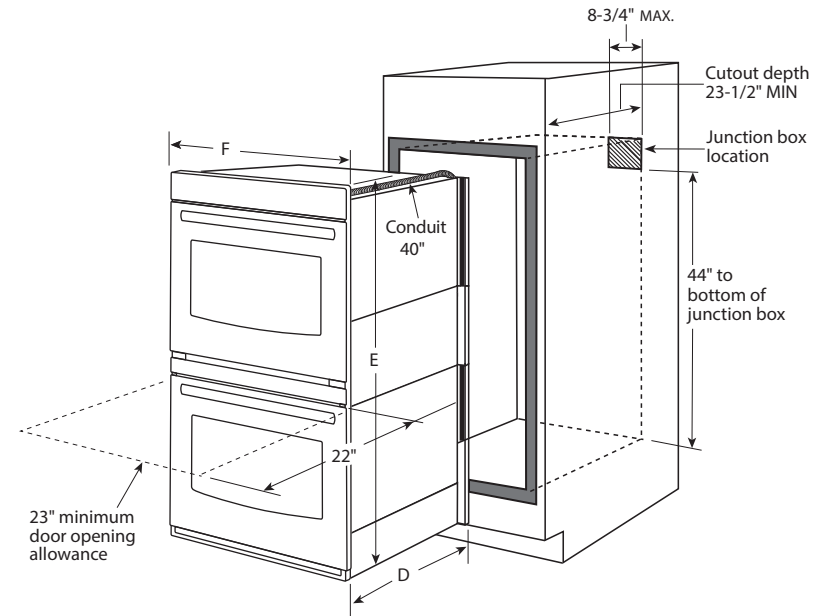

JK5500DF

GE 27" Built-In Double Convection Wall Oven

DIMENSIONS AND INSTALLATION INFORMATION (IN INCHES)

NOTE: Cabinets installed adjacent to wall ovens must have an adhesion spec of at least a 194°F temperature rating.

Door handle protrudes 3" from door face. Cabinets and drawers on adjacent 45° and 90° walls should be placed to avoid interference with the handle.

Electric wall ovens are not approved for installation with a plug and receptacle. They must be hard wired in accordance with installation instructions.

INSTALLATION INFORMATION: Before installing, consult installation instructions packed with product for current dimensional data.

KW RATING	
240V	7.2
208V	5.4
BREAKER SIZE	
240V	30 Amps
208V	30 Amps