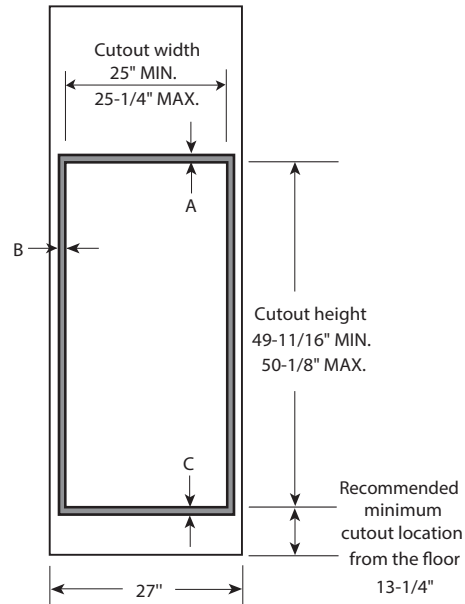

JK5500DF

GE 27" Built-In Double Convection Wall Oven

DIMENSIONS AND INSTALLATION INFORMATION (IN INCHES)

NOTE: Cabinets installed adjacent to wall ovens must have an adhesion spec of at least a 194°F temperature rating.

Door handle protrudes 3" from door face. Cabinets and drawers on adjacent 45° and 90° walls should be placed to avoid interference with the handle.

Electric wall ovens are not approved for installation with a plug and receptacle. They must be hard wired in accordance with installation instructions.

INSTALLATION INFORMATION: Before installing, consult installation instructions packed with product for current dimensional data.

KW RATING	
240V	7.2
208V	5.4
BREAKER SIZE	
240V	30 Amps
208V	30 Amps

JK5500

Cabinet	27"
A - Overlap of oven at top of cutout	1"
B - Overlap of oven over side of edges of cutout	1"
C - Overlap of oven at bottom of cutout	1"
Oven	
D - Install depth	23-1/2"
E - Overall height with trim	51-1/8"
F - Overall width	26-3/4"