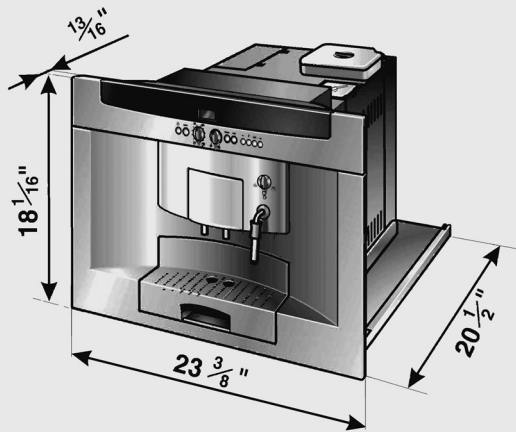

Built-in Coffee and Espresso Maker

Features & Benefits

- Easy-to-use Digital Display with Programmable Function
- Flexible Brewing Chamber - For One or Two Cups Simultaneously
- Height-adjustable Coffee Dispenser
- Adjustable Settings for Strength and Size
- Automatic Cleaning / Automatic Descaling
- Quiet Operation
- Completely Self-Contained Unit, No Plumbing Required

SKU TK68E57UC

Dimensions	18 1/16" x 23 3/8" x 20 1/2"
Color Option	Stainless Steel
Programmable Digital Display	•
Choice of Languages	8
flavorSwirl™ Coffee Grind System	•
Adjustable Water Hardness	•
Replaceable Water Filter	•
Adjustable Coffee Temperature	•
Timer Functions, Setting Time	•
Counter of total brewing cycles	•
Precise Temperature Control	•
Thermo Block Pressure System	15 bar
Separate Chamber for Coffee Beans	•
Built-in Water Filter	•
Individual Adjustable Settings for Strength and Size Performance	•
Removable Drip Tray and Grounds Container	•
Removable Water Tank for Easy Filling	60 oz
Automatic Cleaning	•
Automatic Descaling	•
Automatic Rinsing	•
Quiet Operation	•
Adjustable Economy Shut-off	•
Power Rating	120 Volts, 60Hz, 16 Amps
Weight	68 lbs.
UL Listed	•

Siemens Built-In Coffee and Espresso Maker

The future moving in.

SIEMENS

Ⓛ BSH reserves the absolute and unrestricted right to change product materials and specifications, at any time, without notice. Consult the product's installation instructions for final dimensional data and other details. Applicable product warranty can be found in accompanying product literature or you may contact your account manager for further details. Notes: All height, width and depth dimensions are shown in inches. Please refer to installation instructions prior to making cutout.