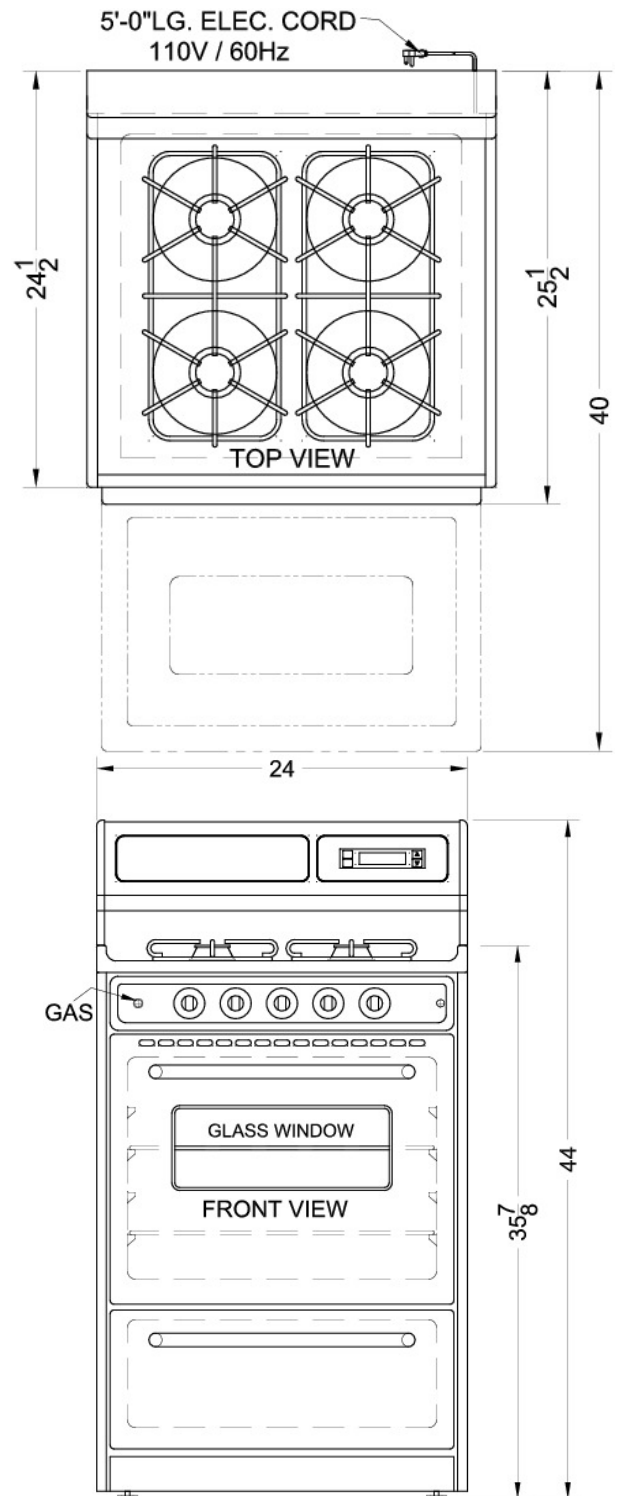

TNM63027BFKWY

44.0" x 24.0" x 24.0" (H x W x D)

Deluxe gas range with in slim 24" width with stainless steel doors and four sealed burners

Highlights:

Gas range in slim 24 inch width with four sealed burners, oven window and light

Stainless steel oven door and kickplate with professional handles for a true modern look

Black porcelain construction on range top

Drop-down broiler drawer below oven

Slim 24 inch width	Apartment sized to fit in small or galley kitchens
Gas range	Natural gas range; can be converted to LP Gas in our shop or ordered with KIT LP for conversion
Four sealed 9000 BTU burners	Easy cleanup on boil-overs and accidental spills
Stainless steel oven door	Added style with incredible durability
Stainless steel toe plate	Completes the look for full-length luxury
Professional stainless steel handles	Curved towel bar style handles are easy to grip and elegant to view
Oven window with light	Provides a convenient and full-lit view of oven contents
Deluxe backguard	High backguard to protect wall from back splashes
Digital clock and timer	Backguard includes time readout
Electronic ignition	Gas spark ignition for automatic lighting of burners

Specifications:

Height	44.0"
Width	24.0"
Depth	24.0"
Capacity	2.9 cu.ft.
Shipping Weight	155.0 lbs.
Weight	135.0 lbs.
Fuel Type	Gas
Number of Burners	4
Burner Type	Sealed
Burner Temperature Control	Dial
Oven Door Window	true
Backsplash	true
Cooktop Surface	Porcelain
Cooking Timer	true
Oven Temperature Control	Dial
Backsplash Display	true
BTU per Burner	9000
Interior Oven Light	true
Parts/Labor Warranty	1 Year