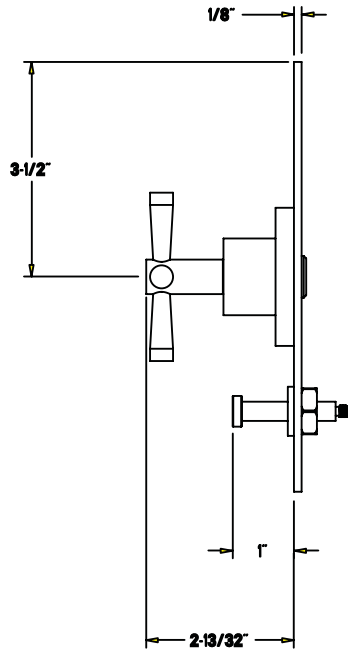

All measurements in inches

Image NOT to Scale

We reserve the right to make revisions without notice in the design of fixtures or in packaging unless this right has specifically been waived at the time the order is accepted.

This product meets ANSI/NSF Standard 61, Sect. 9, Safe Drinking Water Act - Lead Content and Leaching

MANUFACTURED :: CALIFORNIA, US (CNC) COMPUTER NUMERIC CONTROL

MATERIAL :: SOLID BRASS

WEIGHT(LBS.) :: 3