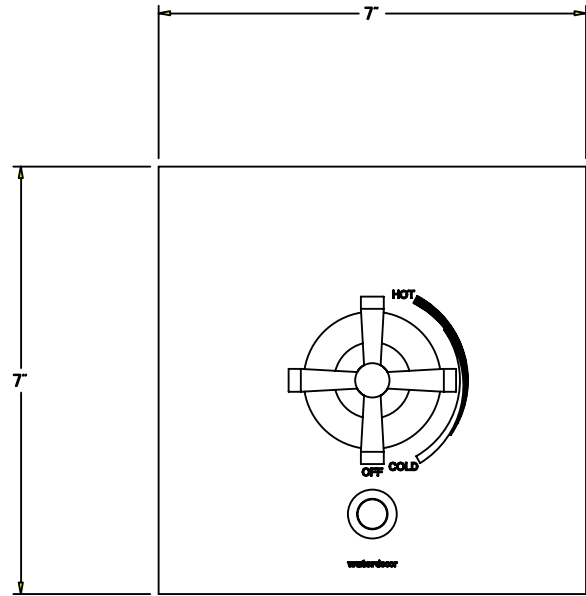

All measurements in inches

Image NOT to Scale

We reserve the right to make revisions without notice in the design of fixtures or in packaging unless this right has specifically been waived at the time the order is accepted.

This product meets ANSI/NSF Standard 61, Sect. 9, Safe Drinking Water Act - Lead Content and Leaching

MANUFACTURED :: CALIFORNIA, US (CNC) COMPUTER NUMERIC CONTROL

MATERIAL :: SOLID BRASS

WEIGHT(LBS.) :: 3