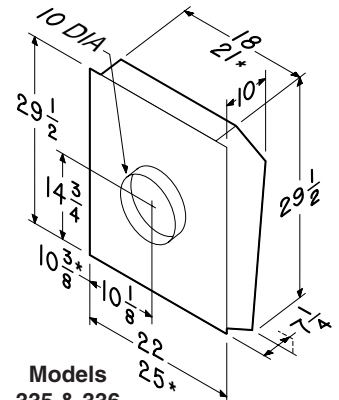

**Model RM326H  
Blower /  
Rough-in  
Kit**

**Models  
335 & 336  
Exterior Blowers** \* Model 336 dimensions

**Model 418  
10" Round  
90° Elbow**

REFERENCE	QTY.	REMARKS	Project
			Location
			Architect
			Engineer
			Contractor
			Submitted By <span style="float: right;">Date</span>