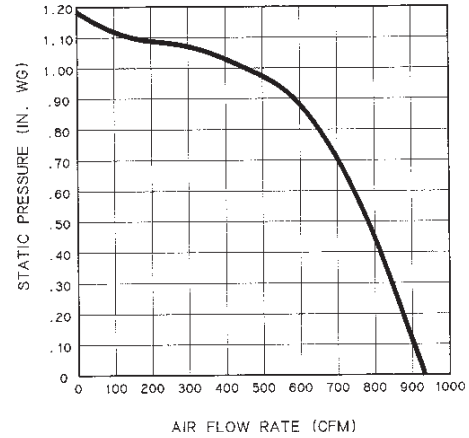

MODEL 332H EXTERIOR BLOWER