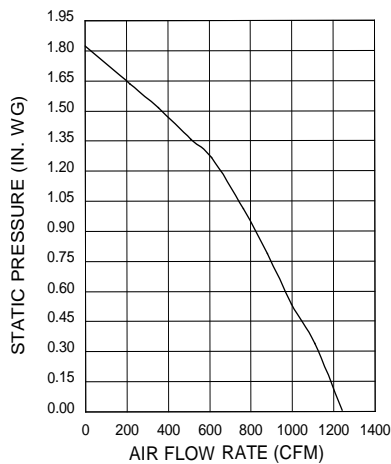

MODEL 335 EXTERIOR BLOWER