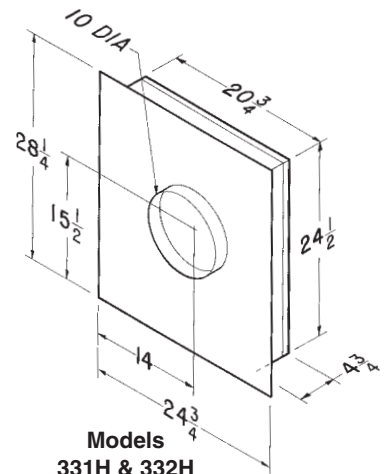

**Models
331H & 332H
Exterior Blowers**