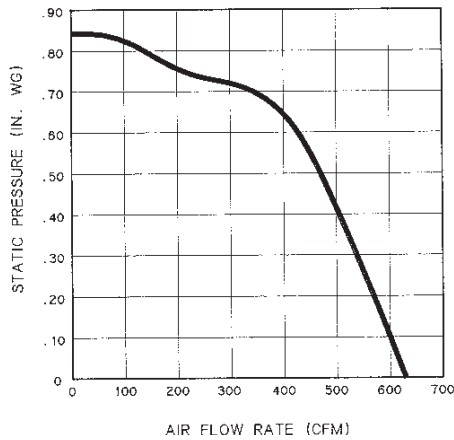

MODEL 331H EXTERIOR BLOWER