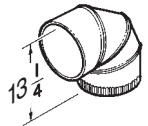

**Model RM326H  
Blower /  
Rough-in  
Kit**

**Models  
335 & 336  
Exterior Blowers** \* Model 336 dimensions

**Model 418  
10" Round  
90° Elbow**

REFERENCE	QTY.	REMARKS	Project
			Location
			Architect
			Engineer
			Contractor
			Submitted By <span style="float: right;">Date</span>