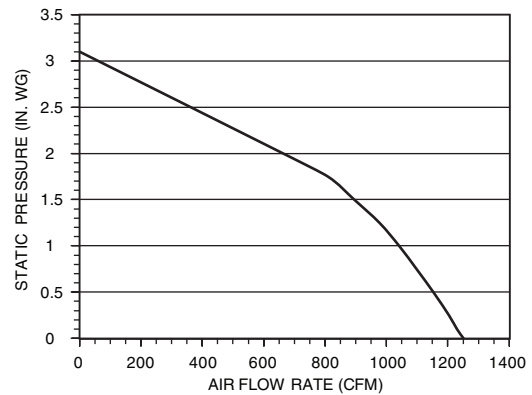

MODEL RM326H BLOWER