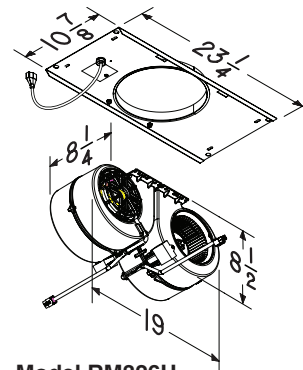

**Model RM326H  
Blower /  
Rough-in  
Kit**

**Models  
335 & 336  
Exterior Blowers** \* Model 336 dimensions

**Model 418  
10" Round  
90° Elbow**

REFERENCE	QTY.	REMARKS	Project
			Location
			Architect
			Engineer
			Contractor
			Submitted By <span style="float: right;">Date</span>