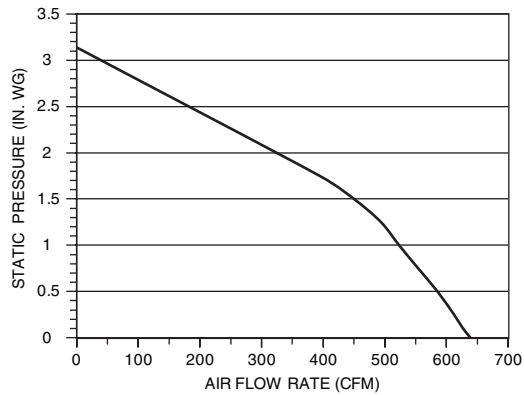

PERFORMANCE RATINGS

MODEL RM325H BLOWER