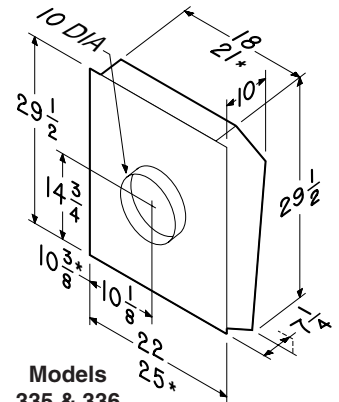

**Model RM326H  
Blower /  
Rough-in  
Kit**

**Models  
335 & 336  
Exterior Blowers** \* Model 336 dimensions

**Model 418  
10" Round  
90° Elbow**

REFERENCE	QTY.	REMARKS	Project
			Location
			Architect
			Engineer
			Contractor
			Submitted By <span style="float: right;">Date</span>