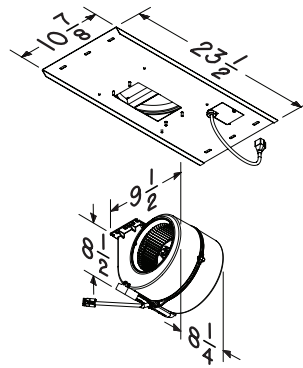

Model RM326H *

- 1200 cfm, 120 VAC, 5.0 Amps
- Interior-mounted, dual-wheel design - attaches to rough-in plate
- Includes Rough-in Kit.
- Requires 10" round duct (purchase separately)

Model 331H / 332H / 335 / 336

- 600 / 900 / 1200 / 1500 cfm
- 120 VAC, 2.3 / 5.8 / 3.0 / 4.3 Amps
- Exterior-mounted, all aluminum construction
- Use with 10" round duct (purchase separately)
- Requires Model 332KR Rough-In Kit (purchase separately)

Note: To achieve reduced sound levels at the range hood, the external blower should be installed at least 10 feet away from the hood location and include one 90° elbow in the duct run between the hood and blower.

SPECIFICATIONS

MODEL	VOLTS	HZ	AMPS	CFM	DUCT
RM325H	120	60	3.3	600	8" Rd.
RM326H	120	60	5.0	1200	10" Rd.
331H	120	60	2.3	600	10" Rd.
332H	120	60	5.8	900	10" Rd.
335	120	60	3.0	1200	10" Rd.
336	120	60	4.3	1500	10" Rd.

HVI-2100 CERTIFIED RATINGS comply with new testing technologies and procedures prescribed by the Home Ventilating Institute, for off-the-shelf products, as they are available to consumers. Product performance is rated at 0.1 in. static pressure, based on tests conducted in a state-of-the-art test laboratory. Sones are a measure of humanly-perceived loudness, based on laboratory measurements.

Broan-NuTone LLC Hartford, Wisconsin www.broan.com 800-558-1711
Broan-NuTone Canada Mississauga, Ontario www.broan.ca 877-896-1119

**Model RM325H
Blower /
Rough-in
Kit**