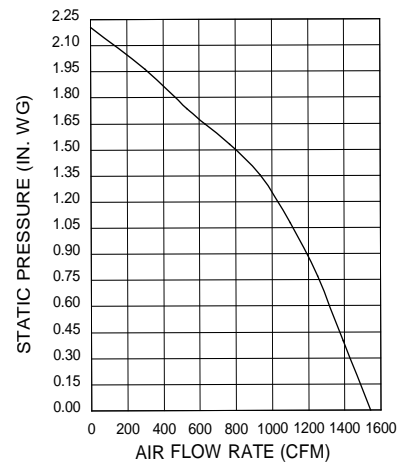

MODEL 336 EXTERIOR BLOWER

* INSTALLATION NOTE

The Models RM325H & RM326H Blowers may be compatible with “older” 60000 Series Rangemaster® Hoods. Refer to specific hood installation instructions for details.