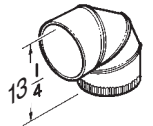

**Model RM326H  
Blower /  
Rough-in  
Kit**

**Models  
335 & 336  
Exterior Blowers** \* Model 336 dimensions

**Model 418  
10" Round  
90° Elbow**

REFERENCE	QTY.	REMARKS	Project
			Location
			Architect
			Engineer
			Contractor
			Submitted By <span style="float: right;">Date</span>