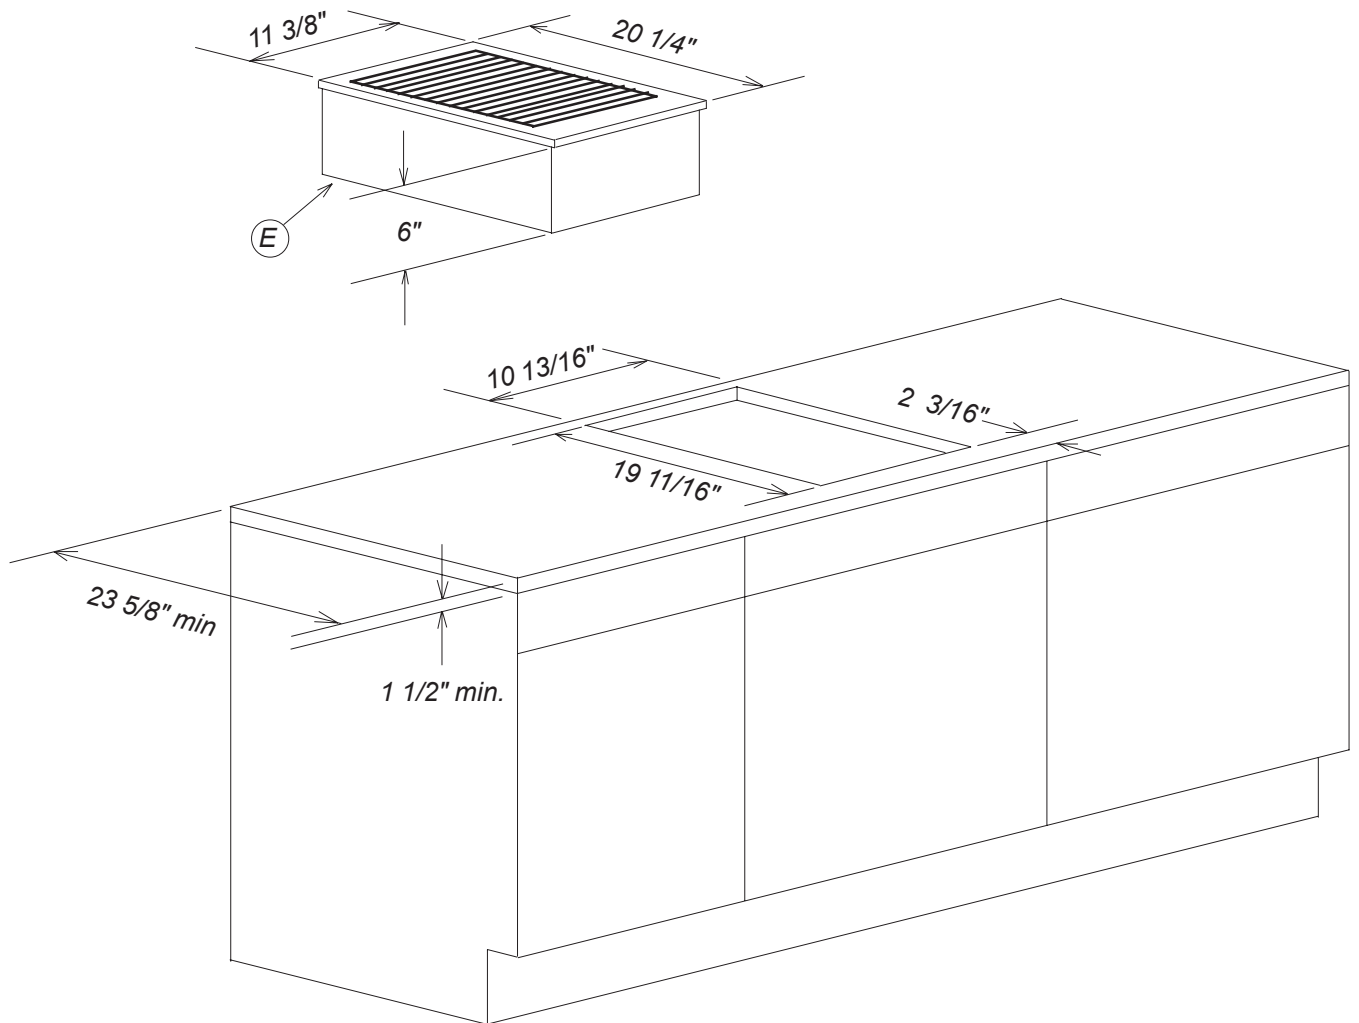

Product and Cut-out Dimensions

Modular Combiset Program

Electric Barbeque

KM411

Location Codes

E - 5 foot - 208-240 Volt - 15 Amp 3-wire power supply connects rear right bottom.

Notes

- All installations must be done in accordance with local codes.
- Unit height includes 2" for drain valve.
- Recommend 13" space below drain valve for cleaning unit.

NOTE: Drawing is not to scale.
SPECIFICATION SHEETS 010802