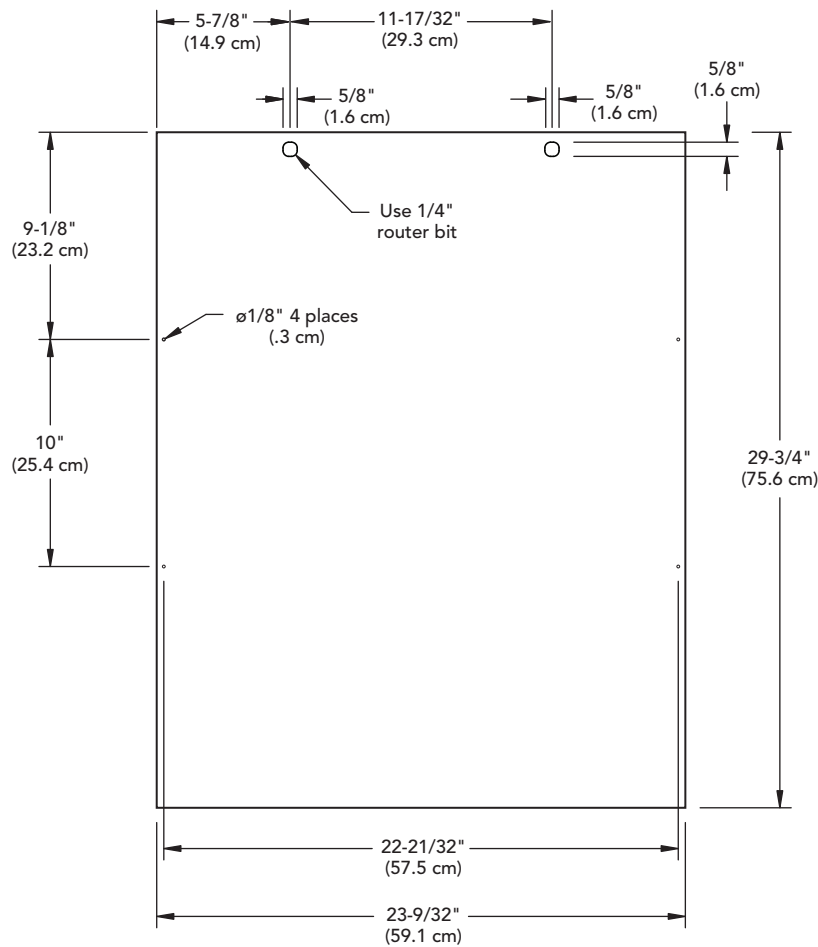

## Built-In 24"W. Dishwasher—450

### Dimensions & Specifications

#### CUSTOM PANEL DIMENSIONS

DFB450

**Note:** Check that the door can be opened at any angle. If it tends to fall down, you may need to adjust the door spring tension.

DFB450	
Overall panel width	22-21/32" (57.5 cm)
Overall panel height	29-3/4" (75.6 cm)
Overall panel depth	5/8" (1.6 cm)
Maximum panel weight	18 lbs. (8.2 kg)