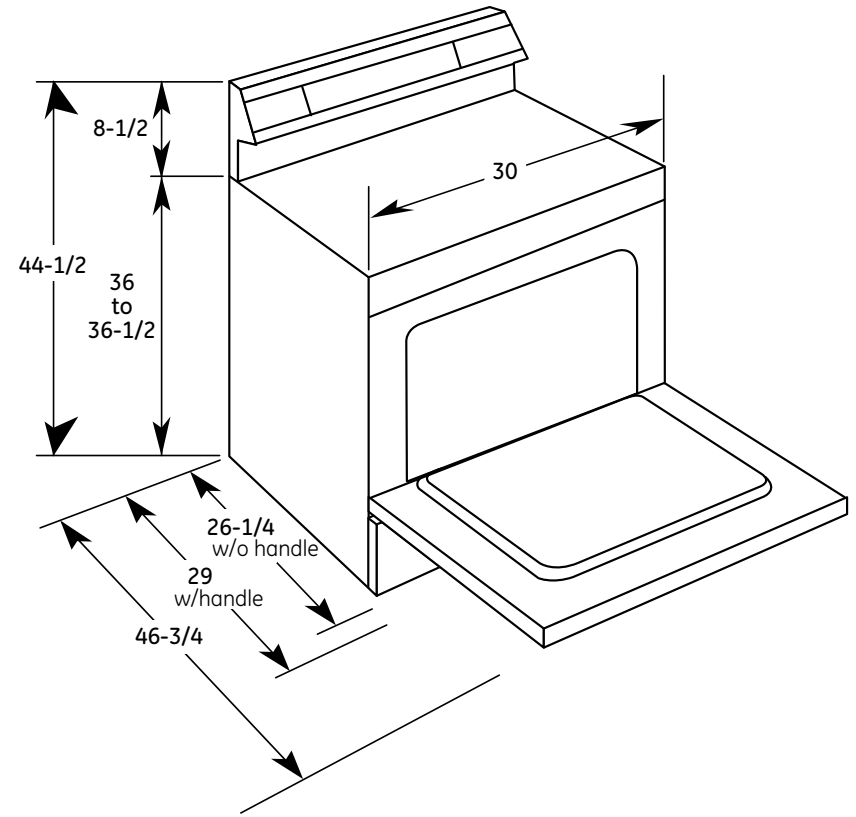

ABS45DF

GE Artistry™ Series 30" Free-Standing Electric Range

Dimensions and Installation Information (in inches)

KW Rating	
240V	11.0
208V	8.3
Breaker Size	
240	33.3 Amps†
208	31.9 Amps†

†**Note:** Check local codes for required breaker size.

Effective January 1, 1996, the National Electrical Code requires that new construction (not existing) utilize a 4-conductor connection to an electric range.

Receptacle Locations: Locally approved flexible service cord or conduit must be used because terminals are not accessible after range installation. See shaded area in drawing for location of electrical outlet box. Recommended outlet locations allow range to be installed directly against wall.

Note: 30" ranges conform to U.L. requirements for 0" spacing from adjacent walls below countertops. To reduce possibility of scorching walls, engineering recommends a minimum of 1-1/2" spacing to allow for possible extended, high-heat, no-load heating element operation.

Installation information: Before installing, consult installation instructions packed with product for current dimensional data.

For answers to your Monogram® or GE® appliance questions, visit our website at geappliances.com or call GE Answer Center® service, 800.626.2000.

Listed by Underwriters Laboratories