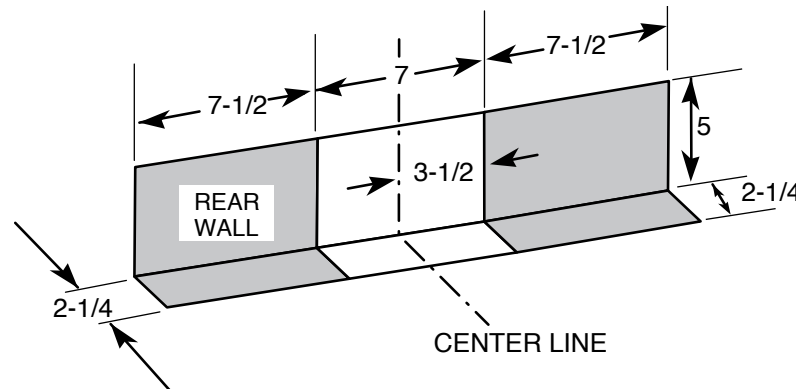

ABS45DF

GE Artistry™ Series 30" Free-Standing Electric Range

Dimensions and Installation Information (in inches)

KW Rating	
240V	11.0
208V	8.3
Breaker Size	
240	33.3 Amps†
208	31.9 Amps†

†**Note:** Check local codes for required breaker size.

Effective January 1, 1996, the National Electrical Code requires that new construction (not existing) utilize a 4-conductor connection to an electric range.

Receptacle Locations: Locally approved flexible service cord or conduit must be used because terminals are not accessible after range installation. See shaded area in drawing for location of electrical outlet box. Recommended outlet locations allow range to be installed directly against wall.

Note: 30" ranges conform to U.L. requirements for 0" spacing from adjacent walls below countertops. To reduce possibility of scorching walls, engineering recommends a minimum of 1-1/2" spacing to allow for possible extended, high-heat, no-load heating element operation.

Installation information: Before installing, consult installation instructions packed with product for current dimensional data.

For answers to your Monogram® or GE® appliance questions, visit our website at geappliances.com or call GE Answer Center® service, 800.626.2000.

Listed by Underwriters Laboratories