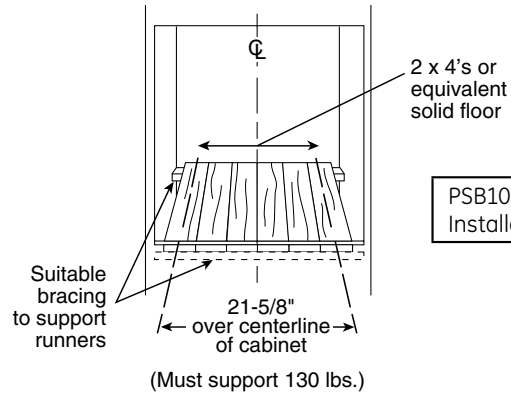

PSB1000NBB/WW

GE Profile Advantium® 120 Volt - 27" Wall Oven

Advantium wall oven/GE Profile cooking tower dimensions and cabinet installation information (in inches)

Note: Cabinets installed adjacent to wall ovens must have an adhesion spec of at least a 194°F temperature rating.

Note: 2" minimum between cutouts when installed above warming drawer or single wall oven.

Installation Information:

Before installing, consult installation instructions packed with product for current dimensional data.

A=Allow 1" overlap of oven over top and bottom edges of cutout.
B=Allow 11/16"-3/4" for overlap of oven over side edges of cutout.

A=Allow 1" overlap of oven over top and bottom edges of cutout.
B=Allow 11/16"-3/4" for overlap of oven over side edges of cutout.

	Cabinet Width	W Width	H Height	D Depth (excluding handle)	X Cutout Width	Y Cutout Height	Z Cutout Depth minimum
PSB1000/1:27" Installation	27	26-3/4	19-1/32	21-1/2	25-1/4	17-1/2	23-1/2

For answers to your Monogram®, GE Profile™ or GE® appliance questions, visit our website at ge.com or call GE Answer Center® service, 800.626.2000.