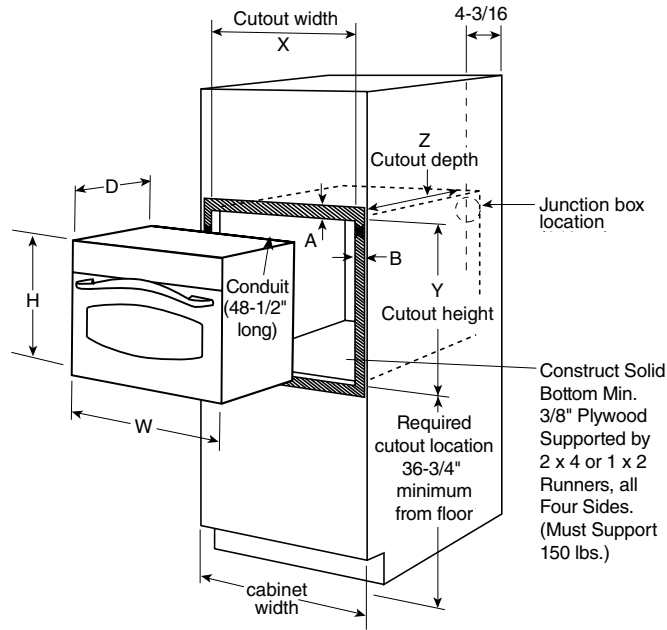

PSB1000NBB/WW

GE Profile Advantium® 120 Volt - 27" Wall Oven

Advantium wall oven/GE Profile cooking tower dimensions and cabinet installation information (in inches)

Note: Cabinets installed adjacent to wall ovens must have an adhesion spec of at least a 194°F temperature rating.

Note: 2" minimum between cutouts when installed above warming drawer or single wall oven.

Installation Information:

Before installing, consult installation instructions packed with product for current dimensional data.

A=Allow 1" overlap of oven over top and bottom edges of cutout.
B=Allow 11/16"-3/4" for overlap of oven over side edges of cutout.

A=Allow 1" overlap of oven over top and bottom edges of cutout.
B=Allow 11/16"-3/4" for overlap of oven over side edges of cutout.

	Cabinet Width	W Width	H Height	D Depth (excluding handle)	X Cutout Width	Y Cutout Height	Z Cutout Depth minimum
PSB1000/1:27" Installation	27	26-3/4	19-1/32	21-1/2	25-1/4	17-1/2	23-1/2

For answers to your Monogram®, GE Profile™ or GE® appliance questions, visit our website at ge.com or call GE Answer Center® service, 800.626.2000.