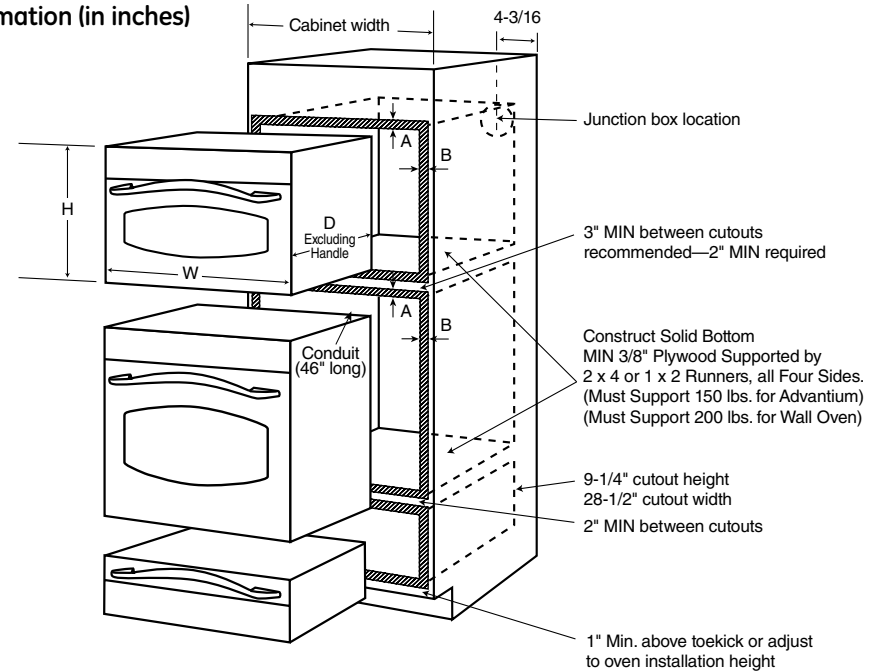

PSB1000NBB/WW

GE Profile Advantium® 120 Volt - 27" Wall Oven

Advantium wall oven/GE Profile cooking tower dimensions and cabinet installation information (in inches)

Note: Cabinets installed adjacent to wall ovens must have an adhesion spec of at least a 194°F temperature rating.

Note: 2" minimum between cutouts when installed above warming drawer or single wall oven.

Installation Information:

Before installing, consult installation instructions packed with product for current dimensional data.

A=Allow 1" overlap of oven over top and bottom edges of cutout.
B=Allow 11/16"-3/4" for overlap of oven over side edges of cutout.

A=Allow 1" overlap of oven over top and bottom edges of cutout.
B=Allow 11/16"-3/4" for overlap of oven over side edges of cutout.

	Cabinet Width	W Width	H Height	D Depth (excluding handle)	X Cutout Width	Y Cutout Height	Z Cutout Depth minimum
PSB1000/1:27" Installation	27	26-3/4	19-1/32	21-1/2	25-1/4	17-1/2	23-1/2

For answers to your Monogram®, GE Profile™ or GE® appliance questions, visit our website at ge.com or call GE Answer Center® service, 800.626.2000.