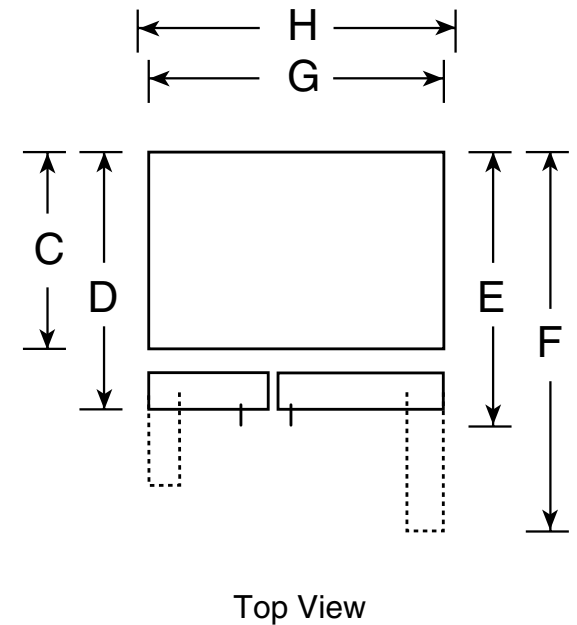

PSCF5RGX

GE Profile™ Counter-Depth 24.6 Cu. Ft. Side-By-Side Refrigerator

Dimensions and Installation Information (in inches)

| | | |
|--------------------|--|---------------|
| Overall Dimensions | Height to top of hinge (in.) A | 72-1/8 |
| | Height to top of case (in.) B | 71-5/8 |
| | Case depth without door (in.) C† | 23-7/8 |
| | Case depth less door handle (in.) D† | 27-1/8 |
| | Case depth with door handle (in.) E† | 29-5/8 |
| | Depth with fresh food door open 90° (in.) F† | 46 |
| | Width (in.) G | 35-3/4 |
| Air Clearances | Width with door open 90° inc. door handle (in.) H | 41-3/8 |
| | Each side (in.) | 1/8 |
| | Top (in.) | 1 |
| | Back (in.) | 1 |

†Water hook-up fits in back air clearance when calculating installation depth.

If installed against a wall, allow clearance of 13-15/16" on freezer side to remove bin.

Clearance required to remove fresh food full-size pan without disassembling is 18-5/8".

imagination at work

Specification Revised 5/08

210297

PSCF5RGX

GE Profile™ Counter-Depth 24.6 Cu. Ft. Side-By-Side Refrigerator

Rough-In Dimensions and Installation Information (in inches)

Installation Tips to Maximize the Built-In Look

*The rough-in dimensions of 70" for 23 cu. ft. models and 72-1/2" for 25 cu. ft. models are minimum and measured from the finished floor to top of opening (or the underside of the overhead cabinets). For Models with Trim Kit: If frameless style cabinets are planned for above the refrigerator, you may need to consider adding a maximum of 1/4" (70-1/4") to height of opening for 23 cu. ft. models and 1/8" (72-5/8") for 25 cu. ft. models to allow for additional clearance between the cabinet doors and the top of refrigerator trim when the cabinet doors are in open position.