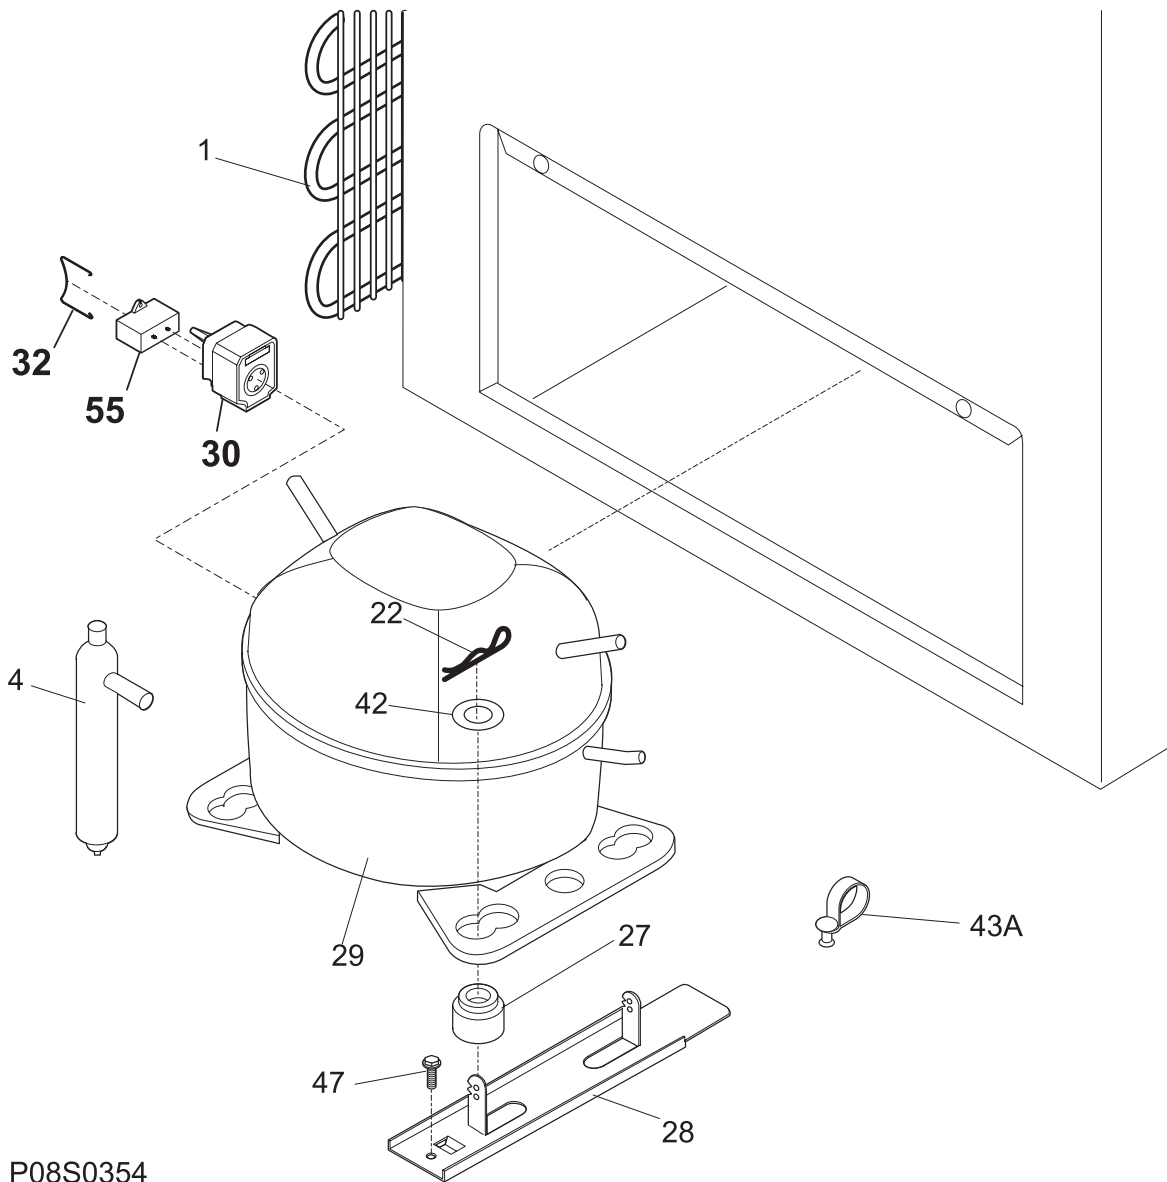

SYSTEM

P08S0354

SYSTEM

POS. NO	PART NO.	DESCRIPTION
1	5303925238	Condenser
4 #	216938600	Drier-filter
5 #	216987300	Harness-main
22	216056400	Clip, compressor mtg, SPRING
27	5308002681	Grommet, compressor
28	5303212615	Support, compressor
29 #	216977300	Compressor, w/o electricals
30	216954201	Controller, compressor
32	216954300	Clip, controller
42	216232700	Washer, flat, 1"OD x 0.531"ID
43A	5303212614	Clip, harness mount
47	216629600	Screw, hex washer head, 10-16 x 0.500, tapping
55	218909913	Capacitor, run, 220 VAC, 15 microfarad
86	216036600	Screw, ph washer head, 8-32CA x 0.500, thread forming