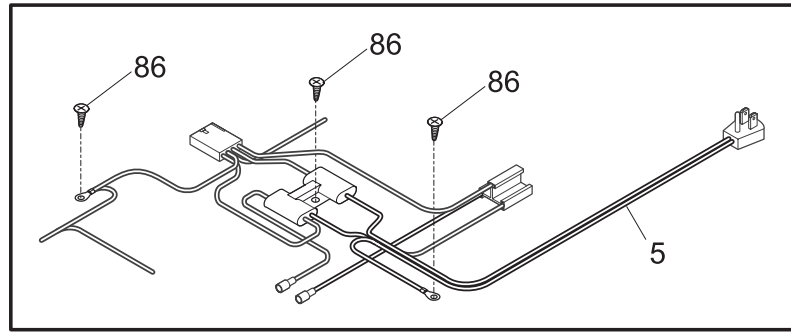

Publication No.
5995477220
06/10/20
(EN/SERVICE/MLR)
365

FREEZER CHEST

Model No.
GLFC1326FW

Copyright © 2006 Electrolux Home Products, Inc.
All rights reserved.

DOOR

P08D0501

DOOR

POS. NO	PART NO.	DESCRIPTION
1	216481101	Gasket-door, white
2	297090100	Lock Assy
2A	297090900	Clip, SPRING
5 #	216702900	Key, lock
9	216828904	Panel-lid
10	216923001	Plug button, 1/4", white
11	216129827	Lid, white
*	216858000	Screw, TH#8-18x.500AB, #10
14	216822900	Switch, light/lamp, ramp
15	297048600	Light Bulb/Lamp, short
16	216817600	Socket, light/lamp, 25 W
18	216897600	Handle, white
23	216212700	Light-signal, amber
27	5303212828	Clip, panel mtg
27*	5304406520	Clip, panel mtg kit, (40)
34	297013900	Shield, light
40	216922700	Fastener, .330 dia stud, handle, (2)
47 #	216908000	Harness-lid
57	216899514	Overlay
*	5303917276	Insulation-door, fiberglass, (bulk)

SYSTEM

P08S0354

SYSTEM

POS. NO	PART NO.	DESCRIPTION
1	5303925238	Condenser
4 #	216938600	Drier-filter
5 #	216987300	Harness-main
22	216056400	Clip, compressor mtg, SPRING
27	5308002681	Grommet, compressor
28	5303212615	Support, compressor
29 #	216977300	Compressor, w/o electricals
30	216954201	Controller, compressor
32	216954300	Clip, controller
42	216232700	Washer, flat, 1"OD x 0.531"ID
43A	5303212614	Clip, harness mount
47	216629600	Screw, hex washer head, 10-16 x 0.500, tapping
55	218909913	Capacitor, run, 220 VAC, 15 microfarad
86	216036600	Screw, ph washer head, 8-32CA x 0.500, thread forming