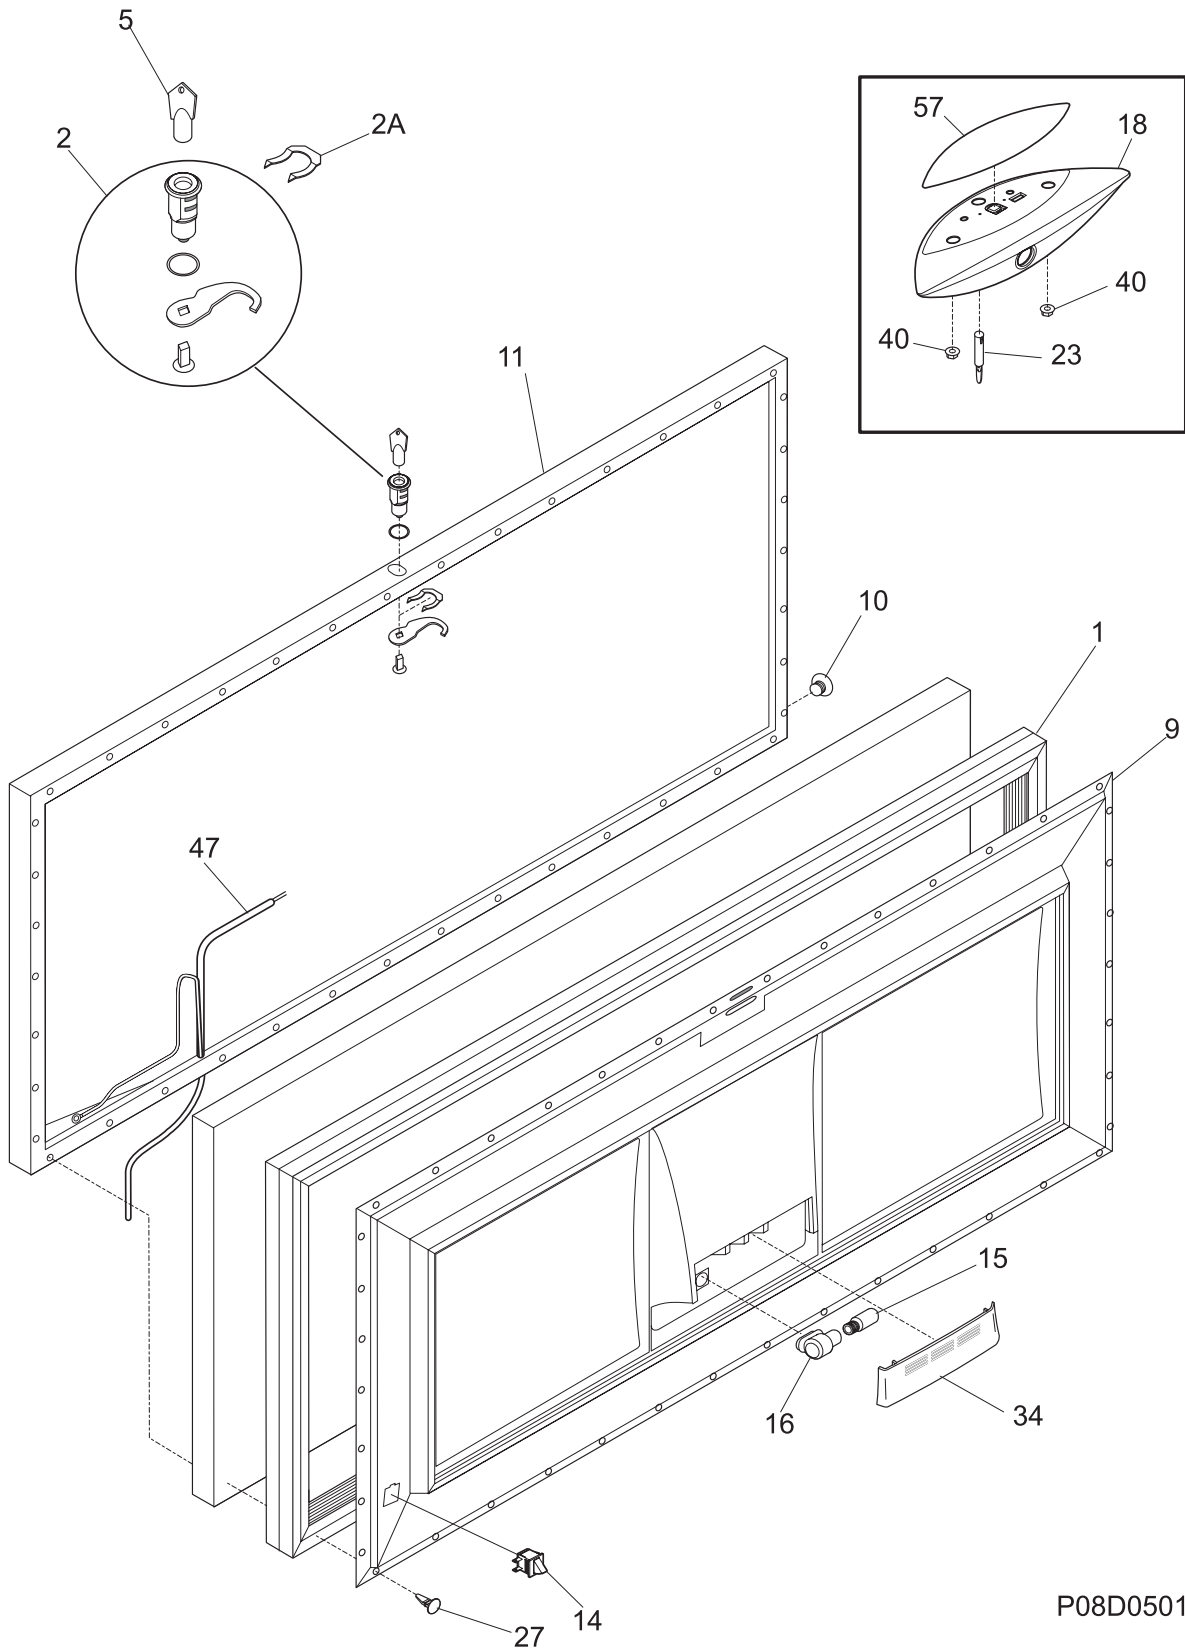

Frigidaire

Factory Parts Catalog

Product No.	GLFC1326FW1
Series	Gallery
Color	white
Volts	115
Wiring Diagram	297010501
Owner's Guide	297079200
Market	North America
Energy Guide	216794111

 **Electrolux**

Electrolux Major Appliances
North & Latin America
P.O. BOX 212378
AUGUSTA, GA 30917

Publication No.
5995477220
06/10/20
(EN/SERVICE/MLR)
365

FREEZER CHEST

Model No.
GLFC1326FW

Copyright © 2006 Electrolux Home Products, Inc.
All rights reserved.

DOOR

P08D0501

DOOR

POS. NO	PART NO.	DESCRIPTION
1	216481101	Gasket-door, white
2	297090100	Lock Assy
2A	297090900	Clip, SPRING
5 #	216702900	Key, lock
9	216828904	Panel-lid
10	216923001	Plug button, 1/4", white
11	216129827	Lid, white
*	216858000	Screw, TH#8-18x.500AB, #10
14	216822900	Switch, light/lamp, ramp
15	297048600	Light Bulb/Lamp, short
16	216817600	Socket, light/lamp, 25 W
18	216897600	Handle, white
23	216212700	Light-signal, amber
27	5303212828	Clip, panel mtg
27*	5304406520	Clip, panel mtg kit, (40)
34	297013900	Shield, light
40	216922700	Fastener, .330 dia stud, handle, (2)
47 #	216908000	Harness-lid
57	216899514	Overlay
*	5303917276	Insulation-door, fiberglass, (bulk)

CABINET

POS. NO	PART NO.	DESCRIPTION
1	216954500	Catch-lock
3	216502600	Plug, drain, interior
4	297013600	Plug, drain, exterior
6	216955503	Breaker, Plain, white, hinge side
7	297129100	Breaker, lock side, w/lock catch
11	216955500	Breaker, chest end, (2)
18	216707200	Knob, temp control
21#	216714601	Control temperature
27	216629600	Screw, hex washer head, 10-16 x 0.500, tapping
28	216039600	Hinge
30	216110700	Breaker, corners
59	216916203	Basket, blue/gray, upper, (2)
71	131420300	Screw, cr truss head, 8-18AB x 0.750
74	216486700	Support, divider, (4)
75	216034301	Panel, access, white
173A	297063000	Divider, chest, step
173B	297063100	Divider, small chest
173C	297073000	Divider
*	216794111	Energy Guide
*	5303305324	Paint, touch-up, white