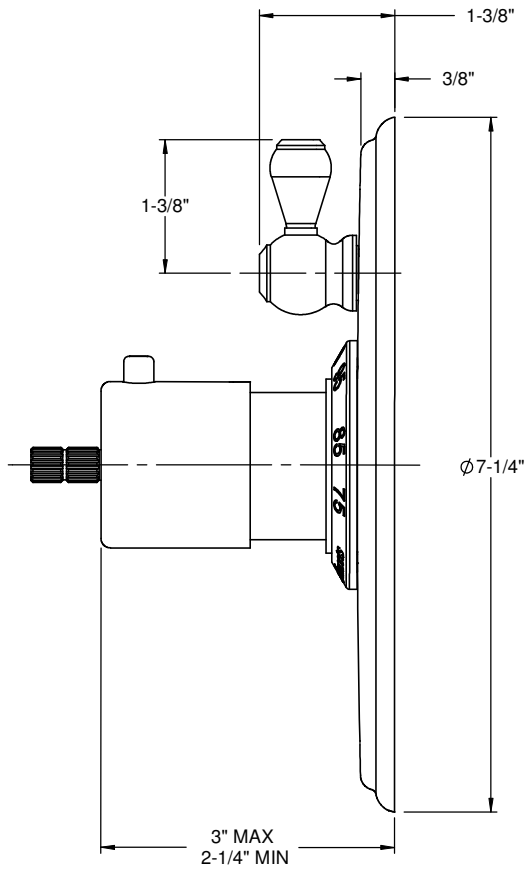

California Faucets®

1/2" Thermostatic Valve w/ Single Volume Control Trim Only

StyleTherm®

Features

- Over 30 finishes including 12 PVD finishes
 - All brass construction
 - Contemporary or traditional faceplate
 - Engraved brass temperature ring
 - 100°F safety stop button with manual override
 - Contemporary or traditional volume control handle
 - Handles to match all California Faucets series
- See www.calfaucets.com for complete selection

TO-TH1L-XX

Codes/Standards Applicable

Specified model meets or exceeds the following:

- ASME A112.18.1-2005/CSA B125.1-05
- ASSE 1016
- ADA (with lever handles)
- Listed IAPMO/C UPC®

XX = Series Handle

Traditional Faceplate

Contemporary Faceplate

ALL DIMENSIONS SHOWN TO NEAREST 1/16"