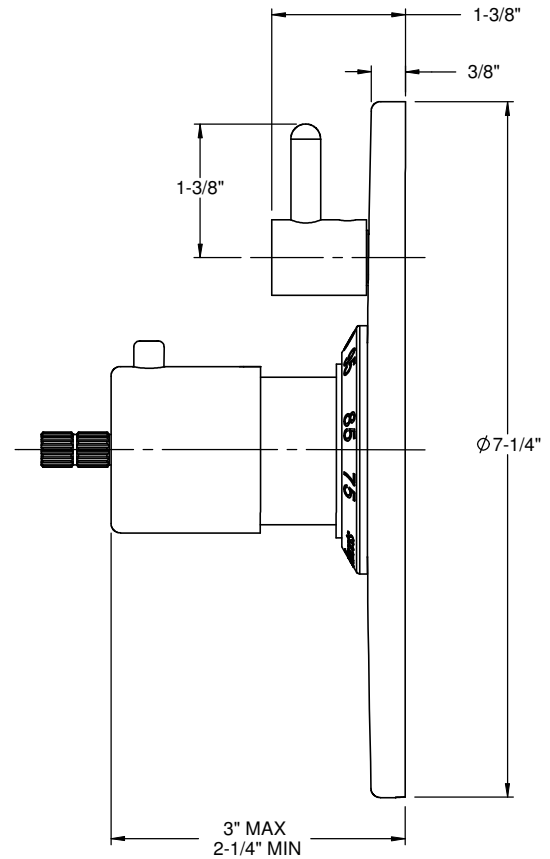

California Faucets®

1/2" Thermostatic Valve w/ Single Volume Control Trim Only

StyleTherm®

Features

- Over 30 finishes including 12 PVD finishes
 - All brass construction
 - Contemporary or traditional faceplate
 - Engraved brass temperature ring
 - 100°F safety stop button with manual override
 - Contemporary or traditional volume control handle
 - Handles to match all California Faucets series
- See www.calfaucets.com for complete selection

TO-TH1L-XX

Codes/Standards Applicable

Specified model meets or exceeds the following:

- ASME A112.18.1-2005/CSA B125.1-05
- ASSE 1016
- ADA (with lever handles)
- Listed IAPMO/C UPC®

XX = Series Handle

Traditional Faceplate

Contemporary Faceplate

ALL DIMENSIONS SHOWN TO NEAREST 1/16"