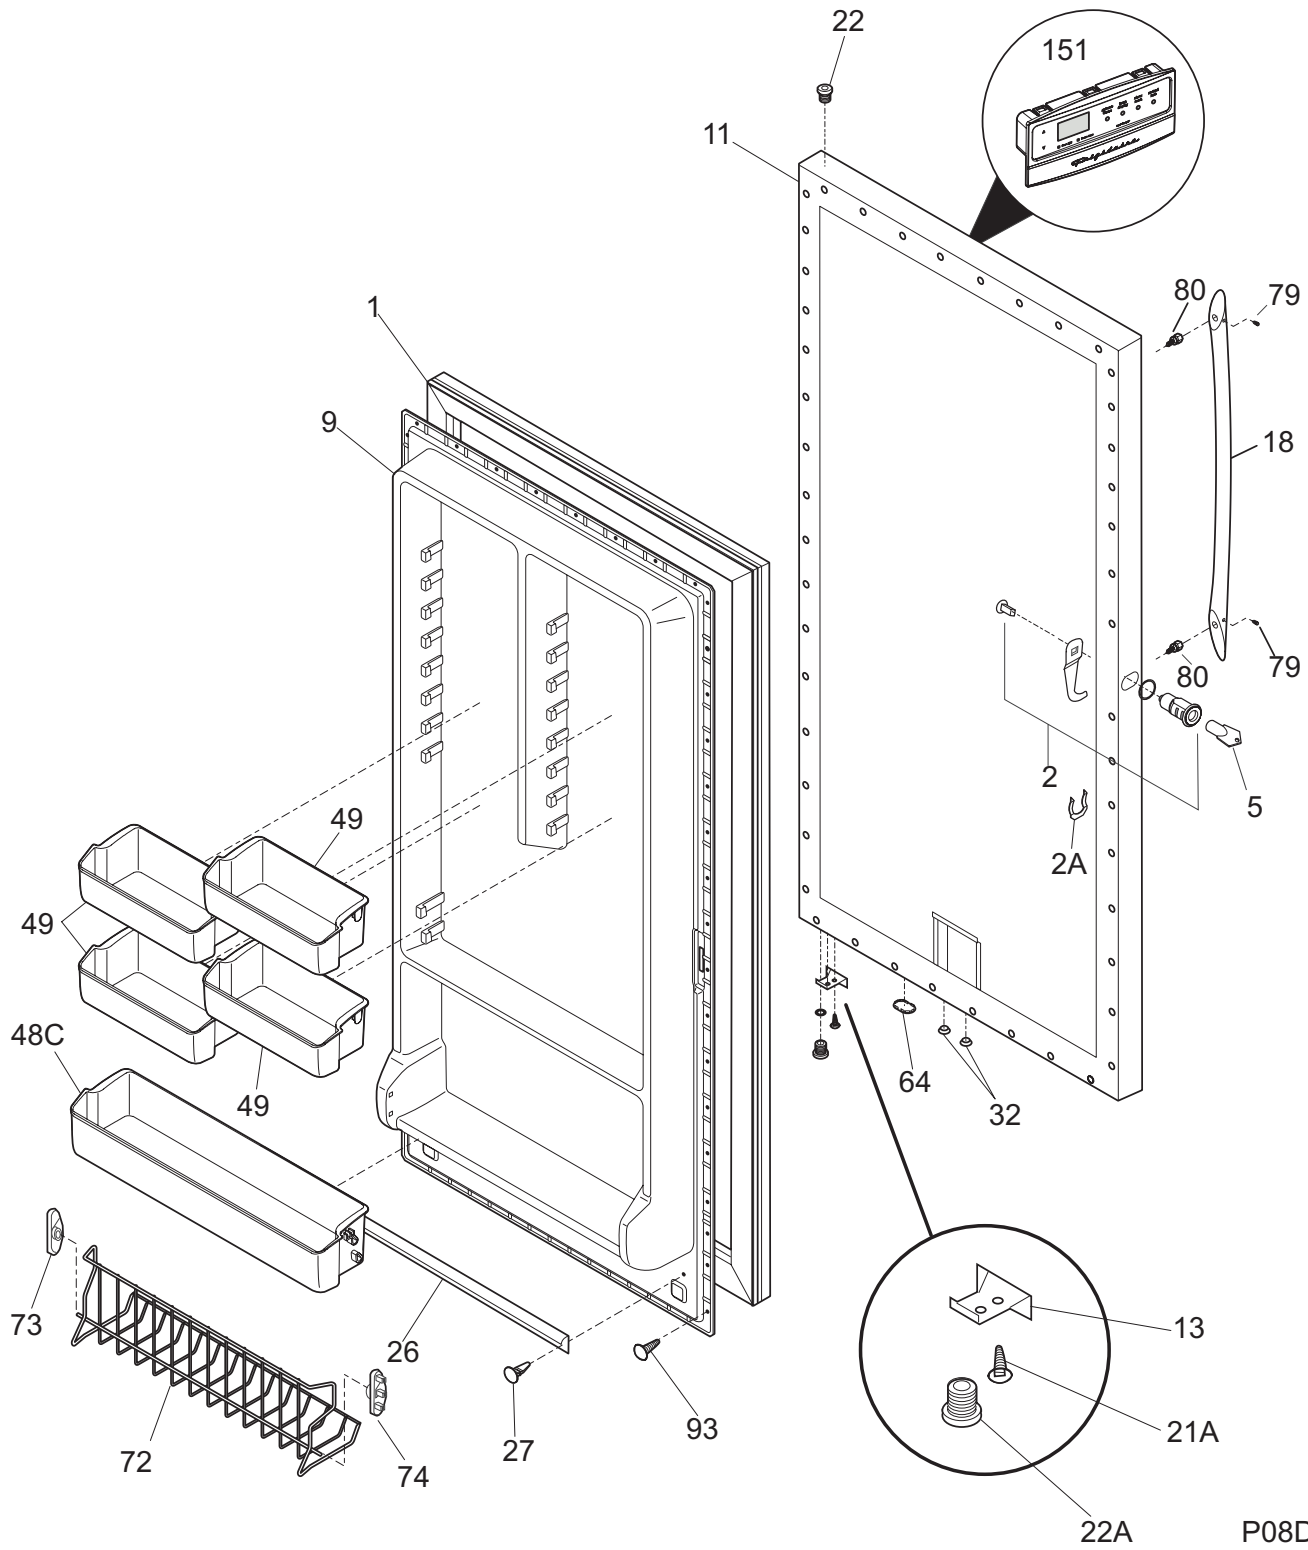

DOOR

P08D0588

DOOR

POS. NO	PART NO.	DESCRIPTION
1	216522309	Gasket-door, white
2 #	297213400	Lock Assy
2A	297213300	Clip, spring
5	297147700	Key, lock
9	297185800	Panel-inner door, frzr
11	297245205	Panel-outer door, white
13	297257000	Door Stop, chrome, RH/LH
18	297233800	Handle-door, white
*	240537301	Nut-anchor, door hdl screw
21A	297197500	Screw, door stop mtg, FH38-16X.750, P Twin
22	216970800	Bearing, hinge w/o'ring, top
22A	297006800	Bearing-hinge, btm, w/o'ring
26	216524200	Gasket, secondary
27	5303212828	Clip, panel mtg
27*	5304406520	Clip, panel mtg kit, (40)
32	5309950074	Valve, breather
48C	297225602	Bin-door, gallon, full width
49	297187202	Bin-door, 2-liter
64	216403700	Plug-button, hole filler, door base
72	297186700	Shelf, tilt out, wire
73	216513900	End Cap, shelf, LH, tilt-out
74	216514000	End Cap, shelf, RH, tilt-out
79	218755402	Screw-set, 10-32 x 0.375
80	218755504	Screw-shoulder, #10 AB, handle mounting
93	5304460605	Screw, ph truss head, 8-18AB x 0.500
151#	297241900	Control-electronic, assy, white, 115V