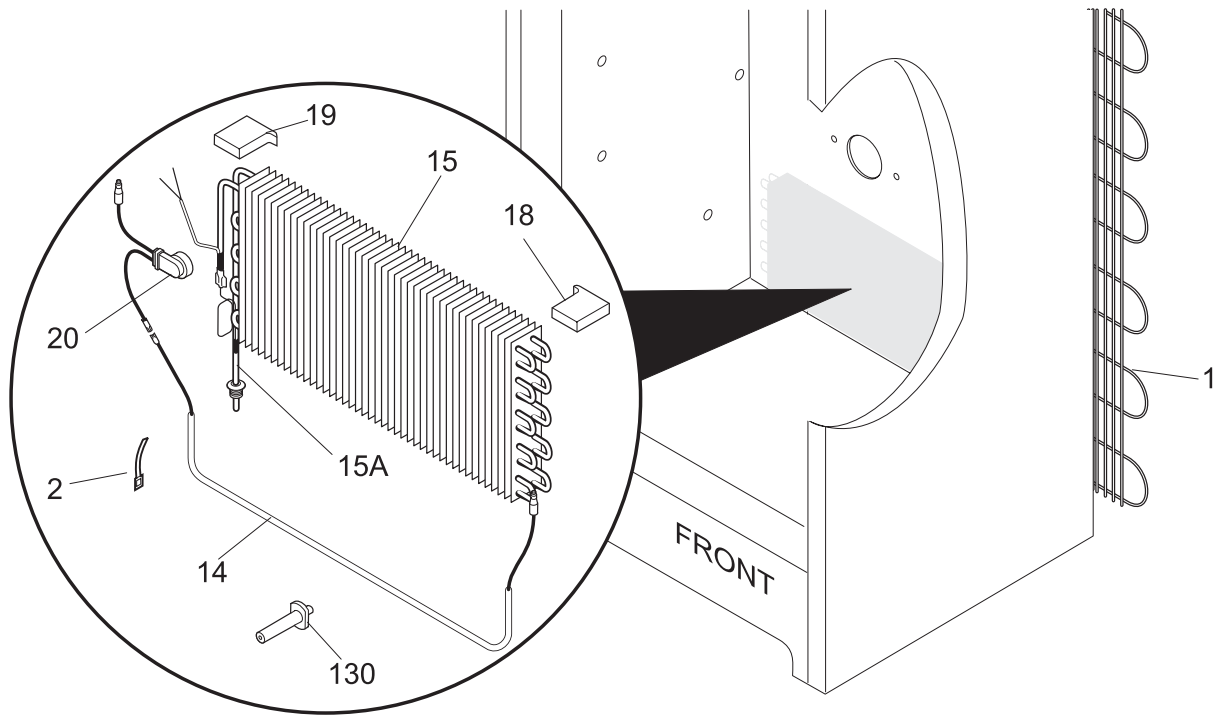

SYSTEM

P08S0499

SYSTEM

POS. NO	PART NO.	DESCRIPTION
1 #	5300083897	Condenser
2	5308000110	Strap-evap/heater, aluminum, (2)
4	216987500	Drier-filter
5 #	297237602	Harness-main
14	297216100	Heater-defrost
15 #	216997300	Evaporator
15A	297238700	Heat Exchanger
18	297078700	Insulator-evap, styrofoam
19	297078800	Insulator-evap, styrofoam
20	216872200	Thermostat, defrost
27	5308002681	Grommet, compressor
29 #	297237400	Compressor, w/o electricals
30	216954212	Controller, compressor
31A	297251800	Pan-drain
32	216649200	Clip, controller
35	297177200	Bolt, compressor
43B	297048400	Clip
55	216985002	Capacitor, run, 12 MF
86	216036601	Screw, RWHD, 8-32A x 0.500, GX-CA
130	297244700	Support, evaporator mtg
*	216502500	Sleeve, suction line
*	240555002	Screw-#8-32 X 3/8
*	297014500	Plug-suction line
*	297018400	Thermistor
*	297102800	Spacer-tube
*	297174300	Screw, #8, 18x.63, self pierce
* #	297169900	Cord-power, flat