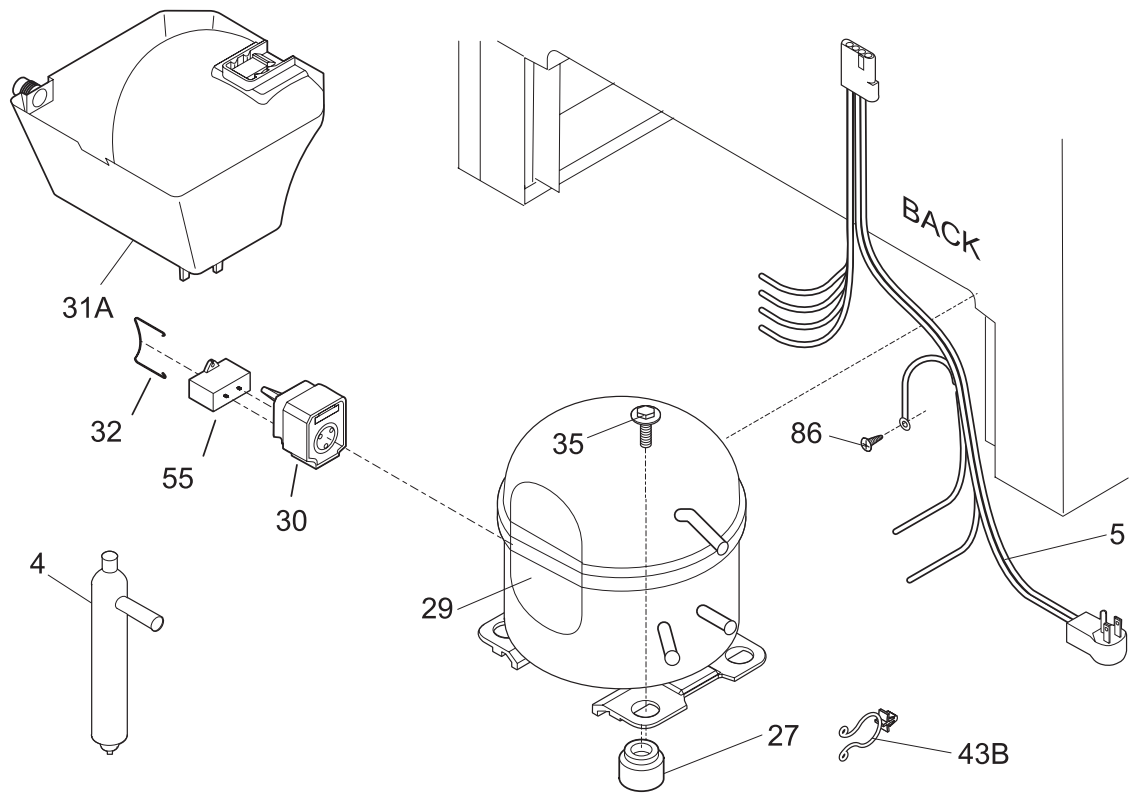

SYSTEM

P08S0499

SYSTEM

POS. NO	PART NO.	DESCRIPTION
1 #	5300083897	Condenser
2	5308000110	Strap-evap/heater, aluminum, (2)
4	216987500	Drier-filter
5 #	297237602	Harness-main
14	297216100	Heater-defrost
15 #	216997300	Evaporator
15A	297238700	Heat Exchanger
18	297078700	Insulator-evap, styrofoam
19	297078800	Insulator-evap, styrofoam
20	216872200	Thermostat, defrost
27	5308002681	Grommet, compressor
29 #	297237400	Compressor, w/o electricals
30	216954212	Controller, compressor
31A	297251800	Pan-drain
32	216649200	Clip, controller
35	297177200	Bolt, compressor
43B	297048400	Clip
55	216985002	Capacitor, run, 12 MF
86	216036601	Screw, RWHD, 8-32A x 0.500, GX-CA
130	297244700	Support, evaporator mtg
*	216502500	Sleeve, suction line
*	240555002	Screw-#8-32 X 3/8
*	297014500	Plug-suction line
*	297018400	Thermistor
*	297102800	Spacer-tube
*	297174300	Screw, #8, 18x.63, self pierce
* #	297169900	Cord-power, flat