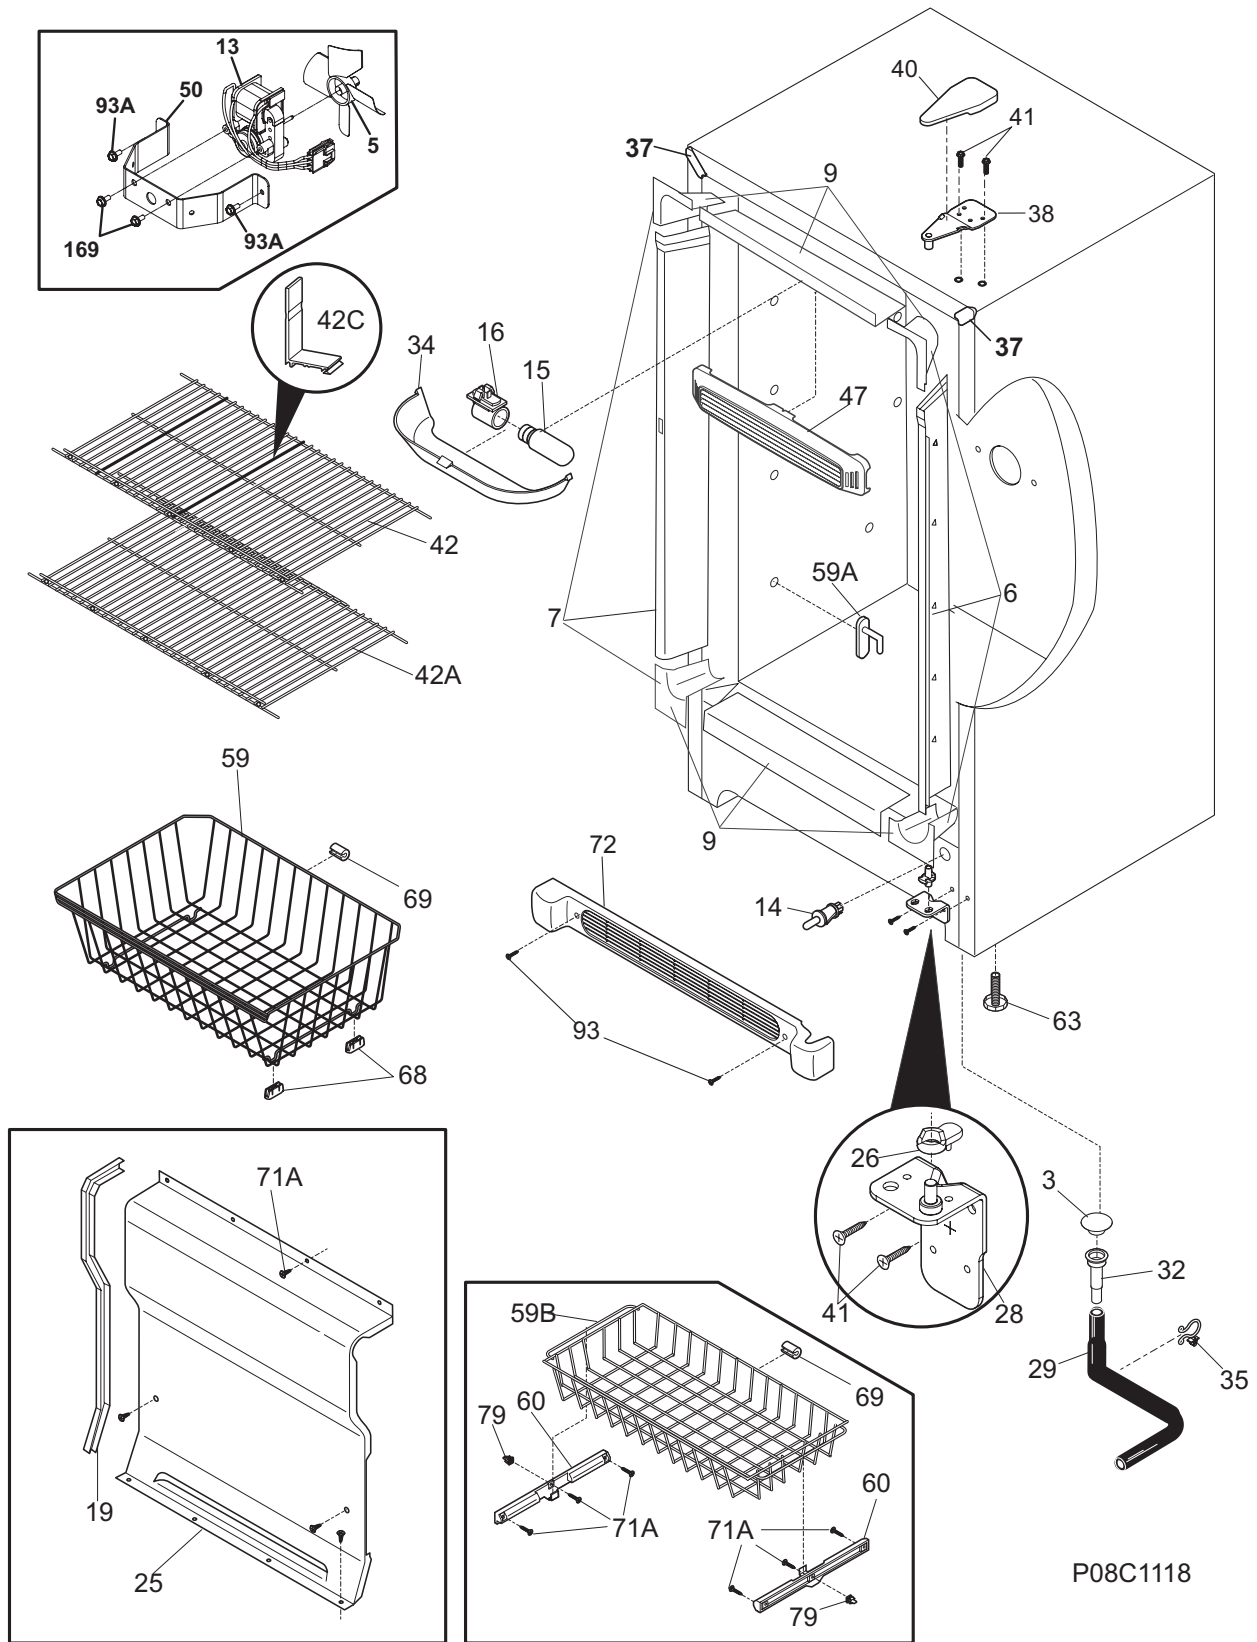

CABINET

CABINET

POS. NO	PART NO.	DESCRIPTION
3	216503100	Screen-drain
5 #	216325600	Fan Blade
6	297200600	Breaker Kit w/corners, no lock slot
7	297200800	Breaker Kit w/corners, incl lock catch
9	297200100	Breaker Kit w/corners, 32", top and bottom
13 #	297250000	Motor, fan, 115 V
14	297243800	Switch, light/lamp, plunger
15	297114000	Light Bulb, short, blue tint, 40W
16	297139500	Socket, light/lamp
19	216204900	Gasket, evap cover
25	297098851	Cover-evaporator
26	216503300	Ramp, door closer
28	297240800	Hinge-bottom, stepped pin
29	216313501	Hose-drain
32	5308005500	Drain
34	297184400	Shield-light
35	216273000	Clip, drain hose
37	241611301	Trim-cabinet corner, white, (2)
38	297164300	Hinge-upper
40	297164400	Cover-hinge
41	297236200	Screw, tamper proof, 1/4-20 x 5/8
42	297119600	Shelf, 14.50x27.88, (2)
42A	297119500	Shelf, 12.50x27.88, white
*	216502400	Grommet-shelf mtg
42C	297183702	Divider, blue, wire shelf
47	297192900	Baffle, air
50	216394050	Bracket, fan motor mount
59	297210800	Basket
59A	216486500	Stop-basket, (2)
59B	297209700	Basket
60	297013500	Slide, basket
63	216396900	Screw, leveling foot, plastic, adjustable
68	08009560	Glide-basket
69	5305878546	Bumper-basket
71A	297146800	Screw, 8-18AB x 0.470
72	297198900	Grille/Kickplate, 32", white
79	3017666	Nut-insert
93	5304460605	Screw, ph truss head, 8-18AB x 0.500
93A	216629601	Screw, hex washer head, 10-16 x 0.500, tapping
169	216912401	Screw, hex washer head, 8-32 x 0.500, bracket fan mtr, (2)
*	216910410	Energy Guide
*	5303305324	Paint, touch-up, white
*	297001704	Insulation, 24", drain tube
*	297249900	Instructions, elect guide, Precision
*	297257400	Label, start guide