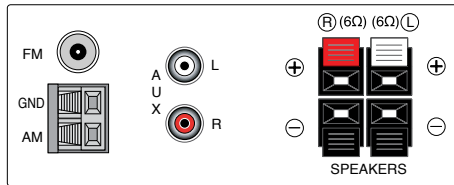

FRONT PANEL INPUTS/OUTPUTS

Headphone Jack	1
USB (A) Port	1

REAR PANEL INPUTS/OUTPUTS

Audio (L/R) In	1
FM Antenna Input	1
AM Antenna Input	1
Speaker Output Type/Number	Push-in/2

SUPPLIED ACCESSORIES

Remote Control Type	Dedicated
Battery (Size)	AAA
User Manual	•
QSG (Quick Start Guide)	•
Warranty Card	•
Customer Registration Card	•
FM Antenna	•
AM Antenna	•

SPECIAL FEATURES

Auto Power Off	•
----------------	---

SPECIFICATIONS

Front Panel Display	Flourescent
Cabinet Color	Glossy Black
Main Unit Dimensions (W x H x D)	7.4" x 10.0" x 10.1"
Front Speaker Dimensions (W x H x D)	7.1" x 12.2" x 9.8"
Main Unit Weight	9.2 lbs
Front Speaker Weight (Each)	8.6 lbs
Dimensions w/Packaging (W x H x D)	15.4" x 14.4" x 20.4"
Weight In Package	33.8 lbs.
UPC	719192171312
Warranty	1 Year Parts/90 Days Labor

REMOTE

REAR AUDIO/VIDEO INPUTS/OUTPUTS

FRONT

LG Electronics U.S.A., Inc. 1000 Sylvan Avenue, Englewood Cliffs, NJ 07632 (800)243-0000

© 2007 LG Electronics U.S.A., Inc., Englewood Cliffs, NJ. LG Design and Life's Good are trademarks of LG Electronics, Inc. All other trademarks are the property of their respective owners. Design and specifications subject to change without notice. 03/29/07