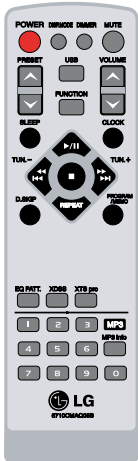

LFU850

AMPLIFIER/SPEAKER

Output Power - Front	80W x 2*
Front Speaker Type	Book Shelf Type 2 Ch Speaker
Frequency Response	60 - 20000Hz

AUDIO/VIDEO PLAYBACK FORMATS

Disc Capacity	1
CD-R/RW	•
MP3 Audio	•
WMA Audio	•

AUDIO CAPABILITIES

S/N Ratio	More than 75dB (1kHz)
Sound Modes - 2 Channel (DSP)	13

CD PLAYBACK FEATURES

Programmable Play	•
Random Play	•
Repeat Play	•
Number of Programmable Tracks	30
MP3 ID3 Tag Support	•

USB MEDIA HOST/PLUS PLAYBACK

JPEG	•
WMA	•
MP3	•
MP3 VBR	•

*Rated at 1kHz into 6 ohms, 10% THD

TUNER

Audio Tuner Band	FM/AM
FM Tuner Range (100kHz)	87.50-108.00MHz(50kHz)
AM Tuner Range (10kHz)	530-1720kHz
Radio Tuner Presets	50

FRONT PANEL INPUTS/OUTPUTS

Headphone Jack	1
USB (A) Port	1

REAR PANEL INPUTS/OUTPUTS

Audio (L/R) In	1
FM Antenna Input	1
AM Antenna Input	1
Speaker Output Type/Number	Push-in/2

SUPPLIED ACCESSORIES

Remote Control Type	Dedicated
Battery (Size)	AAA
User Manual	•
QSG (Quick Start Guide)	•
Warranty Card	•
Customer Registration Card	•
FM Antenna	•
AM Antenna	•

SPECIAL FEATURES

Auto Power Off	•

SPECIFICATIONS

Front Panel Display	Flourescent
Cabinet Color	Glossy Black
Main Unit Dimensions (W x H x D)	7.4" x 10.0" x 10.1"
Front Speaker Dimensions (W x H x D)	7.1" x 12.2" x 9.8"
Main Unit Weight	9.2 lbs
Front Speaker Weight (Each)	8.6 lbs
Dimensions w/Packaging (W x H x D)	15.4" x 14.4" x 20.4"
Weight In Package	33.8 lbs.
UPC	719192171312
Warranty	1 Year Parts/90 Days Labor

REMOTE