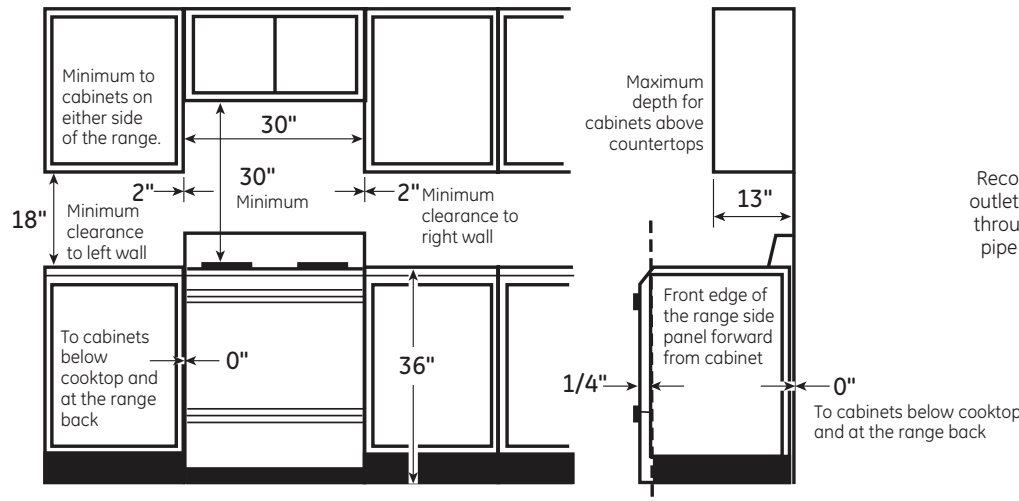

AGBS45DEF

GE Artistry™ Series 30" Free-Standing Gas Range

DIMENSIONS AND INSTALLATION INFORMATION (IN INCHES)

OPTIONAL GAS RANGE ACCESSORY DRIP PANS FOR SEALED AND STANDARD BURNER MODELS

(Available at additional cost) To order these accessory drip pans, call toll-free 800-626-2002

ELECTRICAL RATING: 120V, 60Hz, 15A

INSTALLATION INFORMATION: Before installing, consult installation instructions packed with product for current dimensional data.

NOTE: 30" ranges conform to U.L. requirements for 0" spacing from adjacent walls below countertops. To reduce possible scorching of walls, engineering recommends a minimum of 1-1/2" spacing to allow for possible extended, high heat, no-load heating element operation.

GAS PIPE AND ELECTRICAL OUTLET LOCATIONS

Recommended area for 240V outlet on rear wall and area for through-the-wall connection of pipe stub and shut-off valve.

Recommended area for through-the-floor connection of pipe stub and shut-off valve.