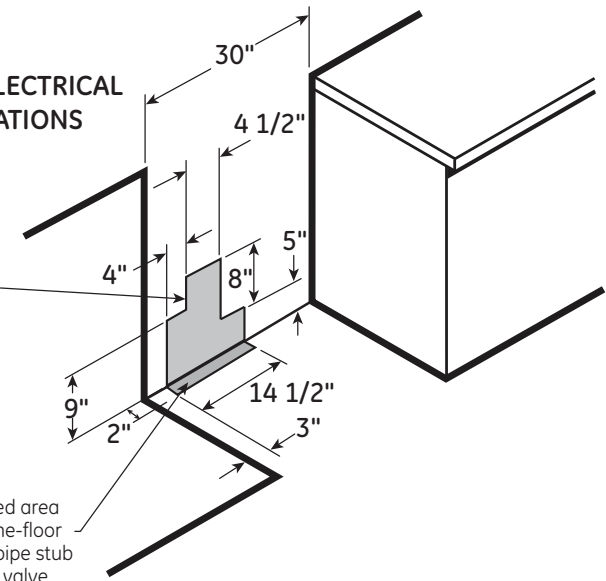

GE APPLIANCES

For answers to your Monogram, GE Profile™ Series or GE® Series appliance questions, visit our website at geappliances.com or call GE Answer Center service, 800.626.2000.

Specification Revised 11/15