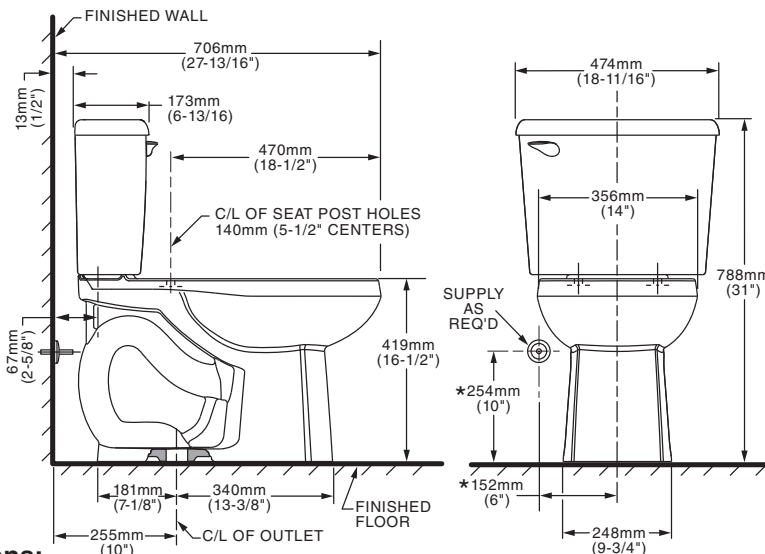

**COLONY® RIGHT HEIGHT®  
ELONGATED 10" ROUGH TOILET**  
VITREOUS CHINA

**COLONY® RIGHT HEIGHT® ELONGATED  
10" ROUGH TOILET**

**221AB.004**

- Vitreous china
- Low consumption (6.0 Lpf/1.6 gpf)
- PowerWash® rim scrubs bowl with each flush
- Includes color match bowl caps
- 2" flush valve
- 2" trapway
- 16-1/2" rim height for accessible applications
- 10" (254mm) rough-in
- Generous 9" x 8" water surface area
- Color matched trip lever is supplied
- 2 year warranty

**3251A.101** Right Height® Elongated Bowl

**4192B.004** Tank

**Nominal Dimensions:**

706 x 474 x 788mm  
(27-13/16" x 18-11/16" x 31")

Fixture only, seat and supply sold separately

**Compliance Certifications -  
Meets or Exceeds the Following Specifications:**

- ASME A112.19.2-2008/CSA B45.1-08 for Vitreous China Fixtures

**NOTES:**

THIS TOILET IS DESIGNED TO ROUGH-IN AT A MINIMUM DIMENSION OF 254MM (10") FROM FINISHED WALL TO C/L OF OUTLET. SUPPLY NOT INCLUDED WITH FIXTURE AND MUST BE ORDERED SEPARATELY. \* DIMENSION SHOWN FOR LOCATION OF SUPPLY IS SUGGESTED.

**IMPORTANT:** Dimensions of fixtures are nominal and may vary within the range of tolerances established by ANSI Standard A112.19.2. These measurements are subject to change or cancellation. No responsibility is assumed for use of superseded or voided pages.