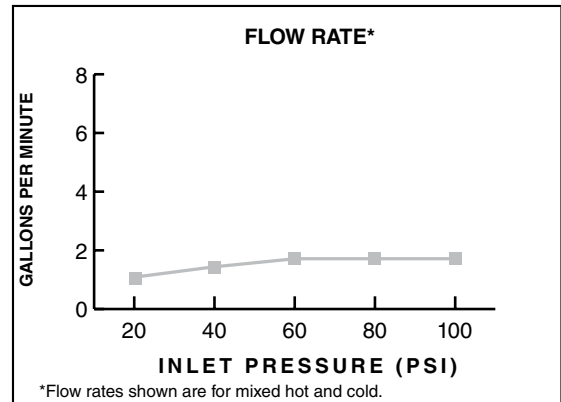

CODES AND STANDARDS

These products meet or exceed the following codes and standards:

ASME A112.18.1
CSA B125.1

Product Number	Description	Finishes			
		Polished Chrome	PVD Polished Nickel	Legacy Bronze	PVD Satin Nickel
		002	013	278	295
1660.509	Townsend® Water-Saving Showerhead Only				

Showerhead Accessories	
Product Number	Description
1660.240	Standard Shower Arm and Flange
1660.241	Modern Shower Arm and Flange