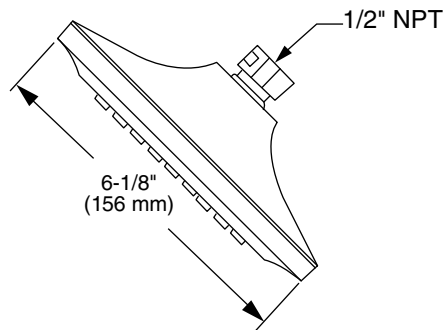

MODEL NUMBER:

☐ 1660.509 Townsend Water-Saving Showerhead

GENERAL DESCRIPTION:

Single function showerhead. Full spray pattern. Brass ball joint.
Easy clean spray nozzles. 1.8 gpm / 6.8L/min. maximum flow rate.

SUGGESTED SPECIFICATION

Showerhead shall save 30% in water usage. Showerhead shall have 1 spray pattern and brass ball joint. Fitting shall be American Standard Model # 1660.509.____.

CODES AND STANDARDS