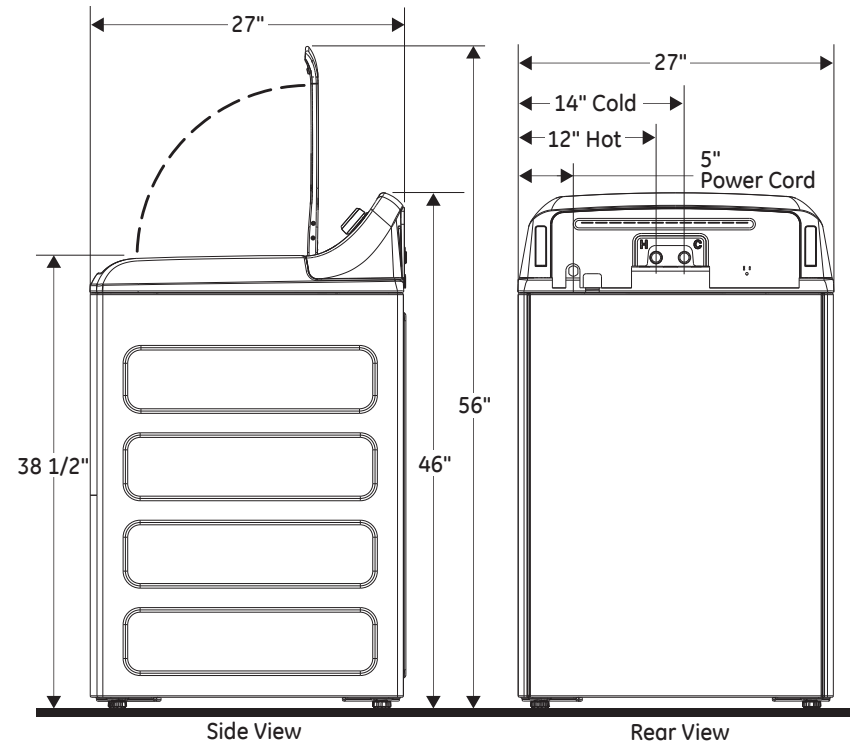

GTW680BSJ/BPL

GE® Series 4.6 DOE Cu. Ft. Stainless Steel Capacity Washer

DIMENSIONS AND INSTALLATION INFORMATION (IN INCHES)

CIRCUIT REQUIREMENTS: An individual, properly-grounded branch circuit, with a three-prong grounding-type receptacle, protected by a 15 or 20 amp circuit breaker or a time-delay fuse, is required.

ELECTRICAL RATING: 120V, 60Hz, 10A

NOTE: Washer wall outlet must be located within 36" of service code entry. Wall outlet must not be located behind dryer.

INSTALLATION INFORMATION: Before installing, consult installation instructions packed with product for current dimensional data.

For answers to your Monogram, GE Café™ Series, GE Profile™ Series or GE Appliances product questions, visit our website at geappliances.com or call GE Answer Center® Service, 800.626.2000.

Specification Revised 3/17