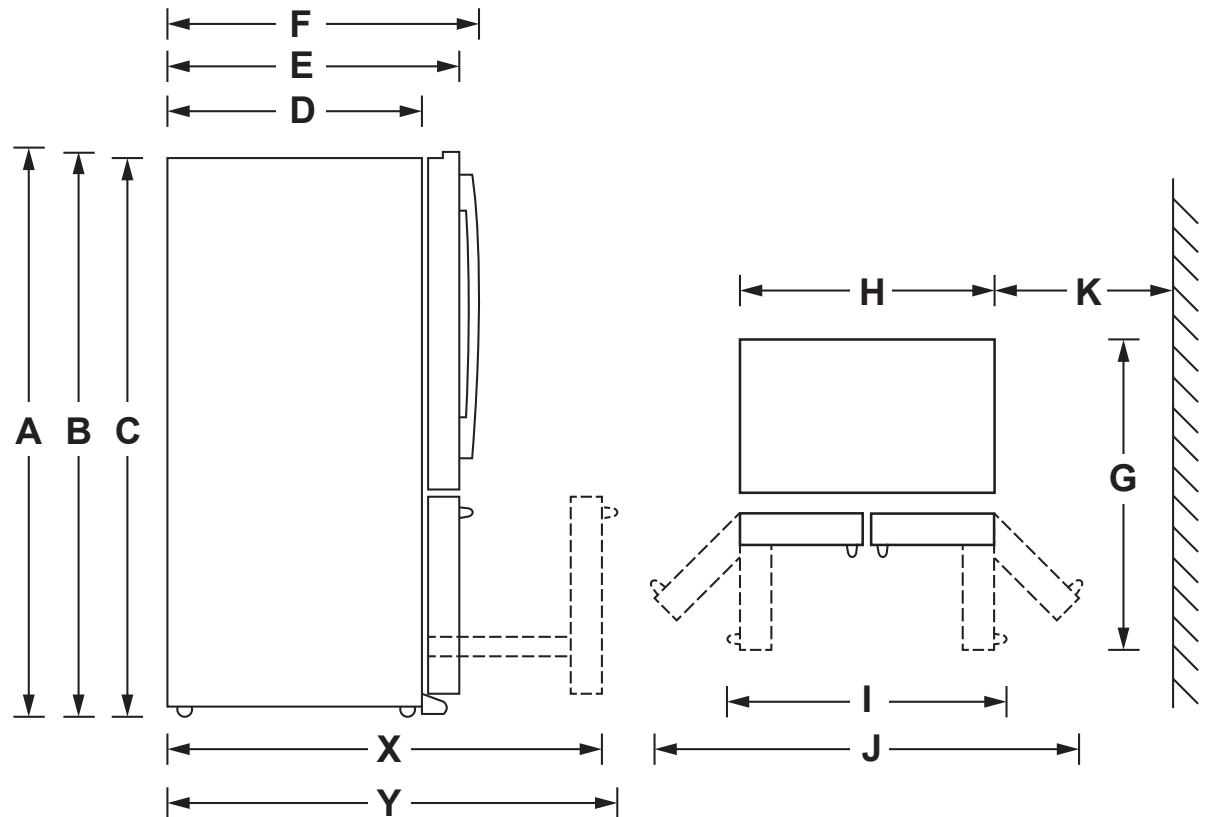

CYE22USH/UEL

GE Café™ Series ENERGY STAR® 22.2 Cu. Ft. Counter-Depth French-Door Refrigerator with Keurig® K-Cup® Brewing System

DIMENSIONS AND INSTALLATION INFORMATION (IN INCHES)

Height to top of door (in.) A	70-1/2
Height to top of hinge (in.) B	69-7/8
Height to top of case (in.) C	69
Case depth without door (in.) D**	24-3/8
Case depth less door handle (in.) E**	30-1/4*
Case depth with door handle (in.) F**	31-1/4
Depth with fresh food door open 90° (in.) G**	43-3/8
Width (in.) H	35-3/4
Width with door open 90° with door handle (in.) I	44-3/4
Width with doors open fully (in.) J	67
Min distance between side of case and wall, in either direction, to allow doors to open fully (in.) K	16-1/8
Depth with FZ door completely open (w/o handle) (in.) X	44-3/4
Depth with FZ door completely open (w/ handle) (in.) Y	46-1/4

*Includes hot water knob.

**Water hookup fits in back air clearance when calculating installation depth.

For answers to your Monogram, GE Café™ Series, GE Profile™ Series or GE Appliances product questions, visit our website at geappliances.com or call GE Answer Center® Service, 800.626.2000.

As an ENERGY STAR® partner, GE has determined that this product meets the ENERGY STAR guidelines for energy efficiency.