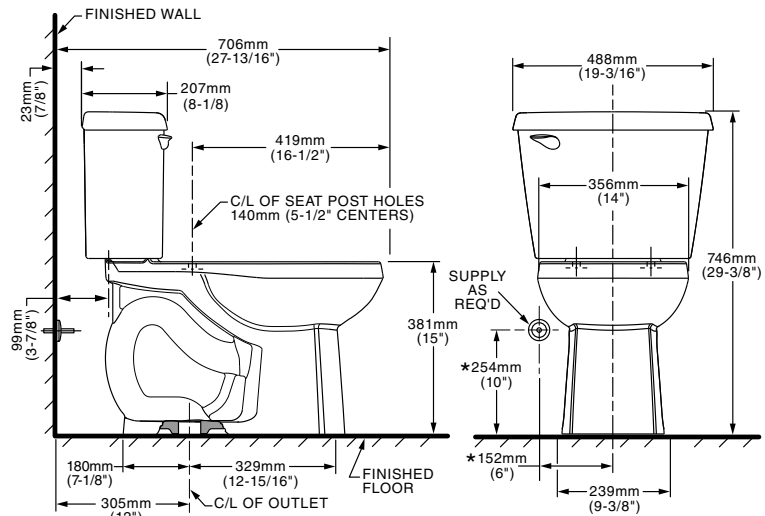

COLONY® ROUND FRONT 12" ROUGH TOILET

221DA.004

- Vitreous china
- Low consumption (6.0 Lpf/1.6 gpf)
- PowerWash® rim scrubs bowl with each flush
- Includes color match bowl caps
- 2" flush valve
- 2" trapway
- 12" (305mm) rough-in
- Generous 9" x 8" water surface area
- Color matched trip lever is supplied
- 2 year warranty

3251D.101 Round Front Bowl

4192A.004 Tank

Nominal Dimensions:

706 x 488 x 746mm
 (27-13/16" x 19-3/16" x 29-3/8")

Fixture only, seat and supply sold separately

Alternative Tank Configurations Available:

- 4192A.064** Tank complete with tank cover locking device
- 4192A.005** Tank complete with trip lever located on right side

Compliance Certifications - Meets or Exceeds the Following Specifications:

- ASME A112.19.2-2008/CSA B45.1-08 for Vitreous China Fixtures

NOTES:

THIS TOILET IS DESIGNED TO ROUGH-IN AT A MINIMUM DIMENSION OF 305MM (12") FROM FINISHED WALL TO C/L OF OUTLET. SUPPLY NOT INCLUDED WITH FIXTURE AND MUST BE ORDERED SEPARATELY. * DIMENSION SHOWN FOR LOCATION OF SUPPLY IS SUGGESTED.

To Be Specified:

- Color: White Bone Linen
- Seat: American Standard #5322.011 "Rise and Shine" solid plastic closed front round seat with cover
- Supply with stop: