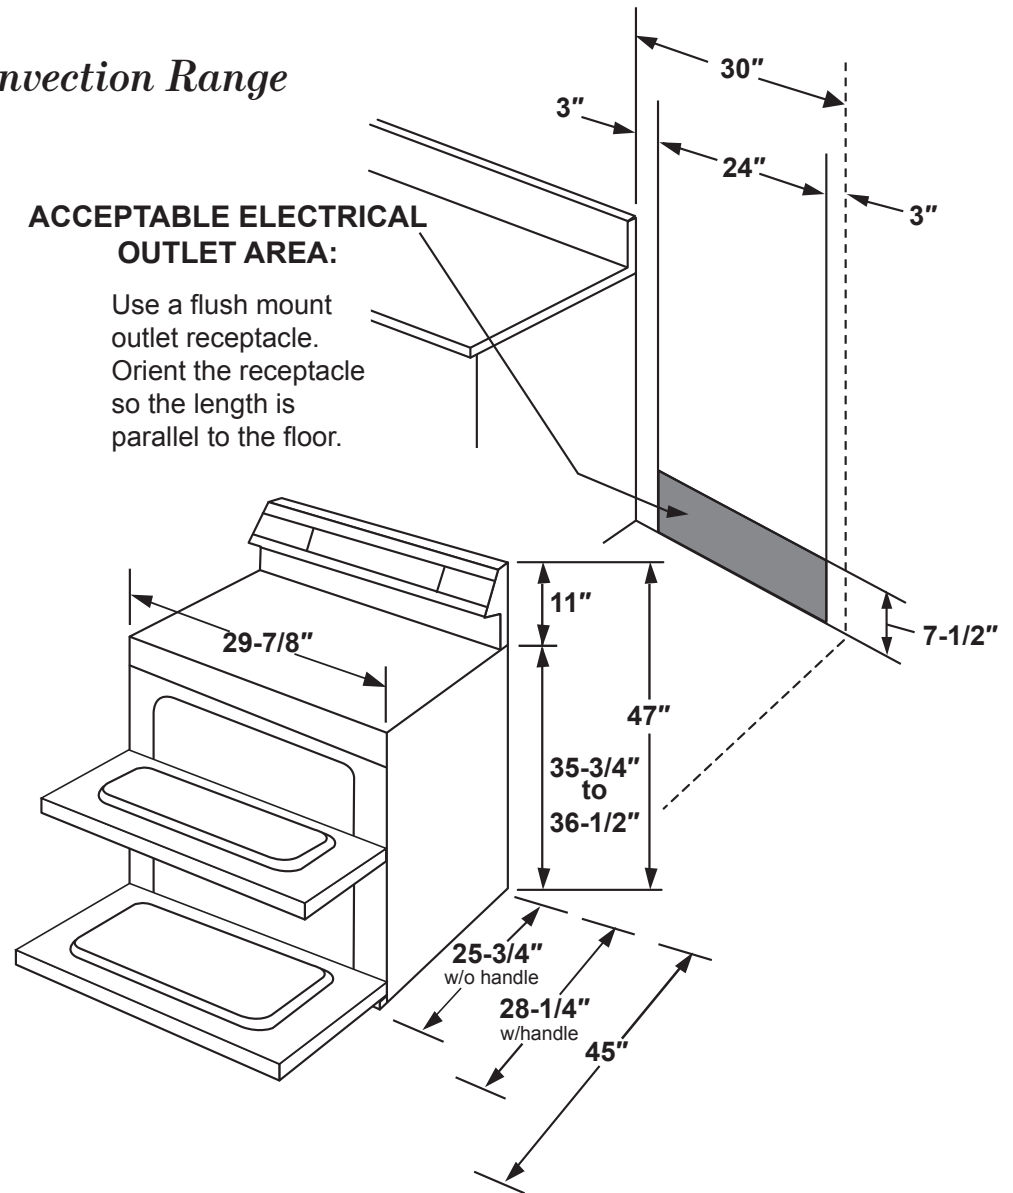

JB860DJ/EJ/BJ

GE® 30" Free-Standing Electric Double Oven Convection Range

DIMENSIONS AND INSTALLATION INFORMATION

RECEPTACLE LOCATIONS

Locally approved flexible service cord or conduit must be used because terminals are not accessible after range installation. See shaded area in drawing for location of electrical outlet box. Recommended outlet locations allow range to be installed directly against wall.

NOTE: This appliance has been approved for 0" spacing to adjacent surfaces above the cooktop. However, a 6" minimum spacing to surfaces less than 15" above the cooktop and adjacent cabinet is recommended to reduce exposure to steam, grease splatter and heat.

INSTALLATION INFORMATION: Before installing, consult installation instructions for current dimensional data and additional requirements.

KW Rating	
240V	15.6
208V	11.7
Breaker Size	
240V	40 Amps[†]
208V	40 Amps[†]

†NOTE: Check local codes for required breaker size.

For answers to your Monogram, GE Café™ Series, GE Profile™ Series or GE Appliances product questions, visit our website at geappliances.com or call GE Answer Center® Service, 800.626.2000.

Listed by Underwriters Laboratories