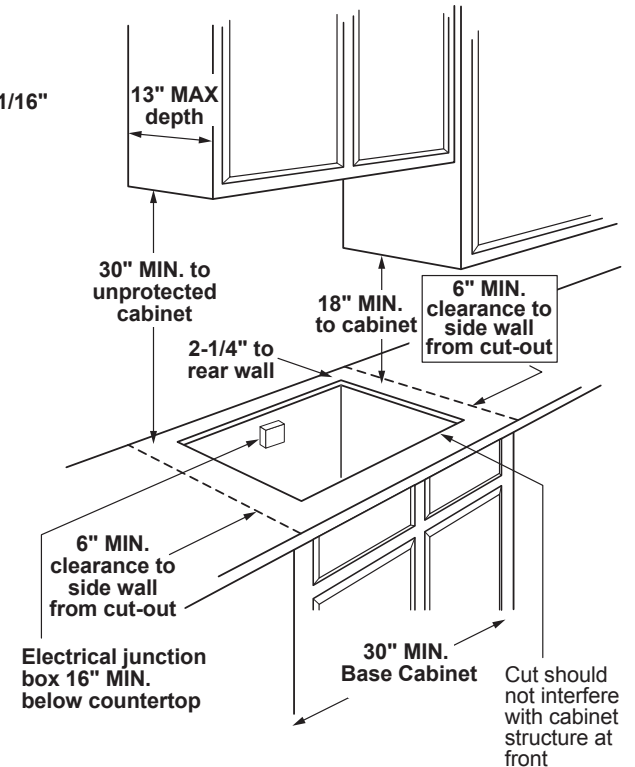

NOTE: If installing with a GE Profile™ Telescopic Downdraft System, consult both cooktop and downdraft installation instructions packed with product before installing. Cooktop gas/electric supply may need to be re-routed to install downdraft.

ELECTRICAL RATING: 120V, 60Hz, 5A

INSTALLATION WITH SINGLE WALL OVEN INFORMATION:

30" Gas Cooktops are approved for use over select GE 27" and 30" Wall Ovens and Warming Drawers. 30" and 36" Gas cooktops are approved for use over select 30" Wall Ovens and Warming Drawers. Refer to cooktop and wall oven/warming drawer installation instructions packed with product for current dimensional data.

INSTALLATION INFORMATION: Before installing, consult installation instructions, packed with product, for current dimensional data.

Gas Connection

Dimension and installation information are shown in inches.
*Allow 5-3/4" depth at rear for electrical and gas connections