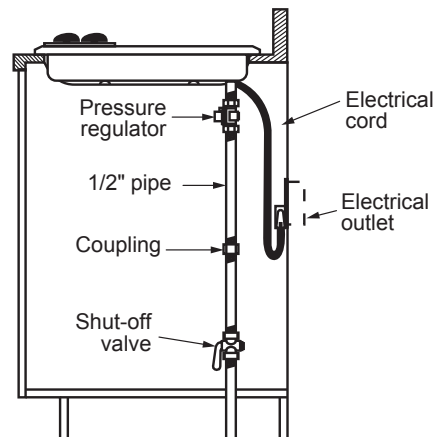

NOTE: If installing with a GE Profile™ Telescopic Downdraft System, consult both cooktop and downdraft installation instructions packed with product before installing. Cooktop gas/electric supply may need to be re-routed to install downdraft.

ELECTRICAL RATING: 120V, 60Hz, 5A

INSTALLATION WITH SINGLE WALL OVEN INFORMATION:

30" Gas Cooktops are approved for use over select GE 27" and 30" Wall Ovens and Warming Drawers. 30" and 36" Gas cooktops are approved for use over select 30" Wall Ovens and Warming Drawers. Refer to cooktop and wall oven/warming drawer installation instructions packed with product for current dimensional data.

INSTALLATION INFORMATION: Before installing, consult installation instructions, packed with product, for current dimensional data.

Gas Connection

Dimension and installation information are shown in inches.
*Allow 5-3/4" depth at rear for electrical and gas connections