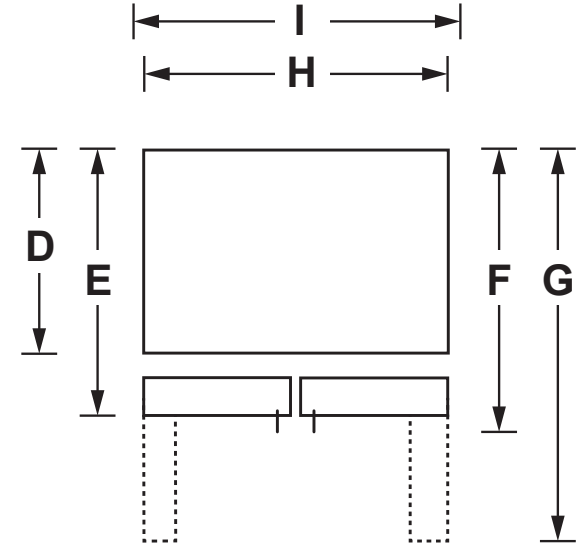

GFE26JBM/JEM/JMM/JSM

GE® ENERGY STAR® 25.6 Cu. Ft. French-Door Refrigerator

DIMENSIONS AND INSTALLATION INFORMATION (IN INCHES)

OVERALL DIMENSIONS	Height to top of door - crown or flat (in.) A	69-7/8
	Height to top of hinge (in.) B	69-3/4
	Height to top of case (in.) C	68-5/8
	Case depth without door (in.) D	29
	Case depth less door handle (in.) E	33-7/8
	Case depth with door handle (in.) F	36-3/8
	Depth with fresh food door open 90° (in.) G	48-3/4
	Width (in.) H	35-5/8
	Width with door open 90° inc. door handle (in.) I	38-5/8
AIR CLEARANCES	Each side (in.)	1/8
	Top (in.)	1
	Back (in.)	2